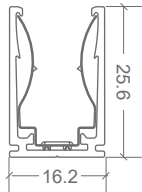

LIGHT & LIFE

CRI	≥80 (white chip only)
BEAM ANGLE	160°
LED PER METRE	60
SOURCE LIFE	50,000 hours
WARRANTY	5 years

PHYSICAL PARAMETERS & CONTROL

MINIMUM BEND RADIUS	60mm
BEND DIRECTION	Horizontal bending
DIMENSIONS	W11.5 × H21mm
INGRESS PROTECTION	IP68 Slimline Injection moulding connections
	<i>Dimensions of connectors shown on installation guide</i>
CUTTING LENGTH	100mm
HOUSING	UV & flame resistant white silicone with opal diffuser
MOUNTING	Profile / clips available <i>SEE PAGE 3.</i>
CONTROL	Requires 4-channel RGB controller or compatible DMX-512 controller & decoder

Power feed connectors are priced & supplied with 1metre cable as standard. Please specific at time of quoting if alternate lengths are required.

SLIMLINE INJECTION MOULDING CONNECTIONS | IP68

REQUIRES FITTING AT FACTORY.
EXACT LENGTH REQUIRED BEFORE PRODUCTION

SIDE FEED

BOTTOM FEED

TOP END FEED

END CAP

300MM FLEXIBLE CONNECTOR

T FEED

NEON EDGE | MOUNTING ACCESSORIES

CODE	ACCESSORY	L1	L2	HOLE DIMENSIONS	HOLE NUMBER	CLIP NUMBER
BL-LS-4003	SELF-LOCKING ALUMINIUM V2 PROFILE 2M	100mm	200mm	4 × 10mm	10	9
BL-LS-4004	SELF-LOCKING ALUMINIUM V2 MOUNTING CLIP 35MM	5mm	25mm	4 × 10mm	2	1
BL-LS-4005	PLASTIC PROFILE 2M	100mm	200mm	Ø3.5mm	10	-
BL-LS-4006	PLASTIC PROFILE 1M	100mm	200mm	Ø3.5mm	5	-
BL-LS-4028	BENDABLE STAINLESS STEEL PROFILE 890MM MULTIPLE FIXING LOCATIONS	-	-	-	-	-

**SELF-LOCKING ALUMINIUM
PROFILE 2M / MOUNTING CLIP**

Not recommend for underwater use

PLASTIC PROFILE

**BENDABLE STAINLESS STEEL
PROFILE 890MM**