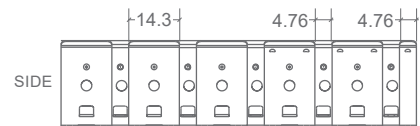

Power feed connectors are priced & supplied with 1metre cable as standard. Please specific at time of quoting if alternate lengths are required.

SLIMLINE INJECTION MOULDING CONNECTIONS | IP68

REQUIRES FITTING AT FACTORY.
EXACT LENGTH REQUIRED BEFORE PRODUCTION

SIDE FEED

BOTTOM FEED

TOP END FEED

END CAP

300MM FLEXIBLE CONNECTOR

T FEED

NEON EDGE | MOUNTING ACCESSORIES

CODE	ACCESSORY	L1	L2	HOLE DIMENSIONS	HOLE NUMBER	CLIP NUMBER
BL-LS-4003	SELF-LOCKING ALUMINIUM V2 PROFILE 2M	100mm	200mm	4 × 10mm	10	9
BL-LS-4004	SELF-LOCKING ALUMINIUM V2 MOUNTING CLIP 35MM	5mm	25mm	4 × 10mm	2	1
BL-LS-4005	PLASTIC PROFILE 2M	100mm	200mm	Ø3.5mm	10	-
BL-LS-4006	PLASTIC PROFILE 1M	100mm	200mm	Ø3.5mm	5	-
BL-LS-4028	BENDABLE STAINLESS STEEL PROFILE 890MM MULTIPLE FIXING LOCATIONS	-	-	-	-	-

**SELF-LOCKING ALUMINIUM
PROFILE 2M / MOUNTING CLIP**

Not recommend for underwater use

PLASTIC PROFILE

**BENDABLE STAINLESS STEEL
PROFILE 890MM**