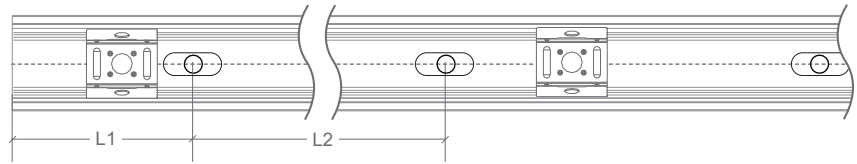

LIGHT & LIFE

CRI	≥80 (white chip only)
BEAM ANGLE	160°
LED PER METRE	60
SOURCE LIFE	50,000 hours
WARRANTY	5 years

PHYSICAL PARAMETERS & CONTROL

MINIMUM BEND RADIUS	60mm
BEND DIRECTION	Horizontal bending
DIMENSIONS	W11.5 × H21mm
INGRESS PROTECTION	IP68 Slimline Injection moulding connections
	<i>Dimensions of connectors shown on installation guide</i>
CUTTING LENGTH	100mm
HOUSING	UV & flame resistant white silicone with opal diffuser
MOUNTING	Profile / clips available <i>SEE PAGE 3.</i>
CONTROL	Requires 4-channel RGB controller or compatible DMX-512 controller & decoder

Power feed connectors are priced & supplied with 1metre cable as standard. Please specific at time of quoting if alternate lengths are required.

SLIMLINE INJECTION MOULDING CONNECTIONS | IP68

REQUIRES FITTING AT FACTORY.
EXACT LENGTH REQUIRED BEFORE PRODUCTION

SIDE FEED

BOTTOM FEED

TOP END FEED

END CAP

300MM FLEXIBLE CONNECTOR

T FEED

NEON EDGE | MOUNTING ACCESSORIES

CODE	ACCESSORY	L1	L2	HOLE DIMENSIONS	HOLE NUMBER	CLIP NUMBER
BL-LS-4003	SELF-LOCKING ALUMINIUM V2 PROFILE 2M	100mm	200mm	4 × 10mm	10	9
BL-LS-4004	SELF-LOCKING ALUMINIUM V2 MOUNTING CLIP 35MM	5mm	25mm	4 × 10mm	2	1
BL-LS-4005	PLASTIC PROFILE 2M	100mm	200mm	Ø3.5mm	10	-
BL-LS-4006	PLASTIC PROFILE 1M	100mm	200mm	Ø3.5mm	5	-
BL-LS-4028	BENDABLE STAINLESS STEEL PROFILE 890MM MULTIPLE FIXING LOCATIONS	-	-	-	-	-

**SELF-LOCKING ALUMINIUM
PROFILE 2M / MOUNTING CLIP**

Not recommend for underwater use

PLASTIC PROFILE

**BENDABLE STAINLESS STEEL
PROFILE 890MM**