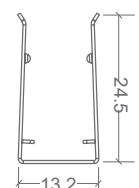

LIGHT & LIFE

CRI	≥80 (white chip only)
BEAM ANGLE	160°
LED PER METRE	60
SOURCE LIFE	50,000 hours
WARRANTY	5 years

PHYSICAL PARAMETERS & CONTROL

MINIMUM BEND RADIUS	60mm
BEND DIRECTION	Horizontal bending
DIMENSIONS	W11.5 × H21mm
INGRESS PROTECTION	IP68 Slimline Injection moulding connections
	<i>Dimensions of connectors shown on installation guide</i>
CUTTING LENGTH	100mm
HOUSING	UV & flame resistant white silicone with opal diffuser
MOUNTING	Profile / clips available <i>SEE PAGE 3.</i>
CONTROL	Requires 4-channel RGB controller or compatible DMX-512 controller & decoder

Power feed connectors are priced & supplied with 1metre cable as standard. Please specific at time of quoting if alternate lengths are required.

SLIMLINE INJECTION MOULDING CONNECTIONS | IP68

REQUIRES FITTING AT FACTORY.
EXACT LENGTH REQUIRED BEFORE PRODUCTION

SIDE FEED

BOTTOM FEED

TOP END FEED

END CAP

300MM FLEXIBLE CONNECTOR

T FEED

NEON EDGE | MOUNTING ACCESSORIES

CODE	ACCESSORY	L1	L2	HOLE DIMENSIONS	HOLE NUMBER	CLIP NUMBER
BL-LS-4003	SELF-LOCKING ALUMINIUM V2 PROFILE 2M	100mm	200mm	4 × 10mm	10	9
BL-LS-4004	SELF-LOCKING ALUMINIUM V2 MOUNTING CLIP 35MM	5mm	25mm	4 × 10mm	2	1
BL-LS-4005	PLASTIC PROFILE 2M	100mm	200mm	Ø3.5mm	10	-
BL-LS-4006	PLASTIC PROFILE 1M	100mm	200mm	Ø3.5mm	5	-
BL-LS-4028	BENDABLE STAINLESS STEEL PROFILE 890MM MULTIPLE FIXING LOCATIONS	-	-	-	-	-

**SELF-LOCKING ALUMINIUM
PROFILE 2M / MOUNTING CLIP**

Not recommend for underwater use

PLASTIC PROFILE

**BENDABLE STAINLESS STEEL
PROFILE 890MM**