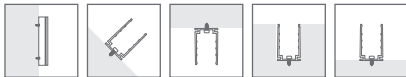

SIDE FEED

BOTTOM FEED

TOP END FEED

END CAP

300MM FLEXIBLE CONNECTOR

T FEED

NEON EDGE | MOUNTING ACCESSORIES

CODE	ACCESSORY	L1	L2	HOLE DIMENSIONS	HOLE NUMBER	CLIP NUMBER
BL-LS-4003	SELF-LOCKING ALUMINIUM V2 PROFILE 2M	100mm	200mm	4 × 10mm	10	9
BL-LS-4004	SELF-LOCKING ALUMINIUM V2 MOUNTING CLIP 35MM	5mm	25mm	4 × 10mm	2	1
BL-LS-4005	PLASTIC PROFILE 2M	100mm	200mm	Ø3.5mm	10	-
BL-LS-4006	PLASTIC PROFILE 1M	100mm	200mm	Ø3.5mm	5	-
BL-LS-4028	BENDABLE STAINLESS STEEL PROFILE 890MM MULTIPLE FIXING LOCATIONS	-	-	-	-	-

**SELF-LOCKING ALUMINIUM
PROFILE 2M / MOUNTING CLIP**

Not recommend for underwater use

PLASTIC PROFILE

**BENDABLE STAINLESS STEEL
PROFILE 890MM**