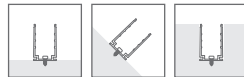

Power feed connectors are priced & supplied with 1metre cable as standard. Please specific at time of quoting if alternate lengths are required.

SLIMLINE INJECTION MOULDING CONNECTIONS | IP68

REQUIRES FITTING AT FACTORY.
EXACT LENGTH REQUIRED BEFORE PRODUCTION

SIDE FEED

BOTTOM FEED

TOP END FEED

END CAP

300MM FLEXIBLE CONNECTOR

T FEED

NEON EDGE | MOUNTING ACCESSORIES

CODE	ACCESSORY	L1	L2	HOLE DIMENSIONS	HOLE NUMBER	CLIP NUMBER
BL-LS-4003	SELF-LOCKING ALUMINIUM V2 PROFILE 2M	100mm	200mm	4 × 10mm	10	9
BL-LS-4004	SELF-LOCKING ALUMINIUM V2 MOUNTING CLIP 35MM	5mm	25mm	4 × 10mm	2	1
BL-LS-4005	PLASTIC PROFILE 2M	100mm	200mm	Ø3.5mm	10	-
BL-LS-4006	PLASTIC PROFILE 1M	100mm	200mm	Ø3.5mm	5	-
BL-LS-4028	BENDABLE STAINLESS STEEL PROFILE 890MM MULTIPLE FIXING LOCATIONS	-	-	-	-	-

**SELF-LOCKING ALUMINIUM
PROFILE 2M / MOUNTING CLIP**

Not recommend for underwater use

PLASTIC PROFILE

**BENDABLE STAINLESS STEEL
PROFILE 890MM**