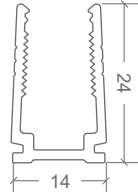

Power feed connectors are priced & supplied with 1metre cable as standard. Please specific at time of quoting if alternate lengths are required.

SLIMLINE INJECTION MOULDING CONNECTIONS | IP68

REQUIRES FITTING AT FACTORY.
EXACT LENGTH REQUIRED BEFORE PRODUCTION

SIDE FEED

BOTTOM FEED

TOP END FEED

END CAP

300MM FLEXIBLE CONNECTOR

T FEED

NEON EDGE | MOUNTING ACCESSORIES

CODE	ACCESSORY	L1	L2	HOLE DIMENSIONS	HOLE NUMBER	CLIP NUMBER
BL-LS-4003	SELF-LOCKING ALUMINIUM V2 PROFILE 2M	100mm	200mm	4 × 10mm	10	9
BL-LS-4004	SELF-LOCKING ALUMINIUM V2 MOUNTING CLIP 35MM	5mm	25mm	4 × 10mm	2	1
BL-LS-4005	PLASTIC PROFILE 2M	100mm	200mm	Ø3.5mm	10	-
BL-LS-4006	PLASTIC PROFILE 1M	100mm	200mm	Ø3.5mm	5	-
BL-LS-4028	BENDABLE STAINLESS STEEL PROFILE 890MM MULTIPLE FIXING LOCATIONS	-	-	-	-	-

**SELF-LOCKING ALUMINIUM
PROFILE 2M / MOUNTING CLIP**

Not recommend for underwater use

PLASTIC PROFILE

**BENDABLE STAINLESS STEEL
PROFILE 890MM**