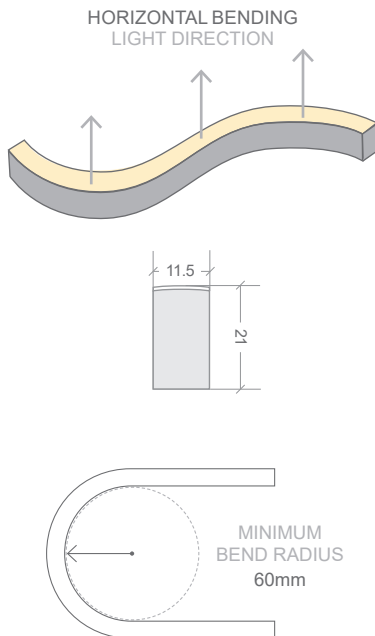

CODE	COLOUR	LUMENS
BL-LS-4150S-RGBW	R 615–625nm	≥50lm/m
	G 520–530nm	≥120lm/m
	B 465–475nm	≥25lm/m
	W 3000K +/- 220K	≥120lm/m

ELECTRICAL & OPTICAL DATA VARIANCE +/- 10%. SOLD BY THE METRE. IES FILES AVAILABLE. 2700K & 4000K AVAILABLE BY REQUEST.

POWER & TEMP

LED WATTS	15W/m
INPUT VOLTS	24V DC Constant voltage
OPERATING TEMP. (ENVIRONMENT)	-40°C ~ +45°C
MAX. RUN PER POWER FEED	Static full loading* 8m using one feed 16m using two feeds
	Dynamic operating* 12m using one feed 24m using two feeds

LIGHT & LIFE

CRI	≥80 (white chip only)
BEAM ANGLE	160°
LED PER METRE	60
SOURCE LIFE	50,000 hours
WARRANTY	5 years

PHYSICAL PARAMETERS & CONTROL

MINIMUM BEND RADIUS	60mm
BEND DIRECTION	Horizontal bending
DIMENSIONS	W11.5 × H21mm
INGRESS PROTECTION	IP68 Slimline Injection moulding connections
	<i>Dimensions of connectors shown on installation guide</i>
CUTTING LENGTH	100mm
HOUSING	UV & flame resistant white silicone with opal diffuser
MOUNTING	Profile / clips available <i>SEE PAGE 3.</i>
CONTROL	Requires 4-channel RGB controller or compatible DMX-512 controller & decoder

*STATIC VS DYNAMIC OPERATING

This product has a maximum wattage of 15W/m, made from 4 × colour channels using approximately 3.75W/m each. The white chip can be used on its own or combined with the R, G, B for extra brightness/lumen output. As this uses the full 15W/m this is called Static loading (all colour channels, all powered).

When R, G, B or W channels are used individually or blended to make colour mixes eg blue or purple, the wattage used is below the maximum load and is considered dynamic operating. This also applies when the colours are constantly changing, flashing or fading.

When the maximum wattage of the product is reached, lengths longer than recommended may experience power loss, reduced luminosity & increased heat which can shorten the life of the product.

If unsure about the products intended usage, future proof by choosing the static full loading lengths.