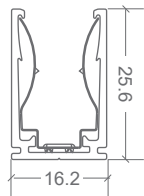

NEON EDGE | MOUNTING ACCESSORIES

CODE	ACCESSORY	L1	L2	HOLE DIMENSIONS	HOLE NUMBER	CLIP NUMBER
BL-LS-4003	SELF-LOCKING ALUMINIUM V2 PROFILE 2M	100mm	200mm	Ø3.5mm	10	9
BL-LS-4004	SELF-LOCKING ALUMINIUM V2 MOUNTING CLIP 35MM	5mm	25mm	Ø3.5mm	2	1
BL-LS-4005	PLASTIC PROFILE 2M	100mm	200mm	Ø3.5mm	10	-
BL-LS-4006	PLASTIC PROFILE 1M	100mm	200mm	Ø3.5mm	5	-
BL-LS-4028	CURVE STAINLESS STEEL PROFILE 900MM MULTIPLE FIXING LOCATIONS	-	-	-	-	-

**SELF-LOCKING ALUMINIUM
V2 PROFILE 2M / MOUNTING CLIP**

PLASTIC PROFILE

**CURVE STAINLESS STEEL
PROFILE 900MM**