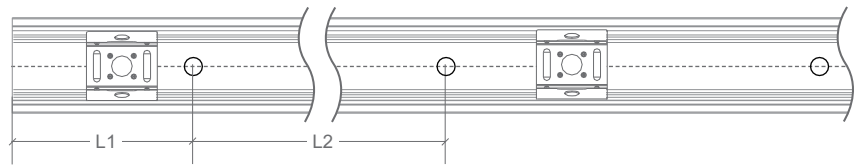

NEON EDGE | MOUNTING ACCESSORIES

CODE	ACCESSORY	L1	L2	HOLE DIMENSIONS	HOLE NUMBER	CLIP NUMBER
BL-LS-4003	SELF-LOCKING ALUMINIUM V2 PROFILE 2M	100mm	200mm	Ø3.5mm	10	9
BL-LS-4004	SELF-LOCKING ALUMINIUM V2 MOUNTING CLIP 35MM	5mm	25mm	Ø3.5mm	2	1
BL-LS-4005	PLASTIC PROFILE 2M	100mm	200mm	Ø3.5mm	10	-
BL-LS-4006	PLASTIC PROFILE 1M	100mm	200mm	Ø3.5mm	5	-
BL-LS-4028	CURVE STAINLESS STEEL PROFILE 900MM MULTIPLE FIXING LOCATIONS	-	-	-	-	-

**SELF-LOCKING ALUMINIUM
V2 PROFILE 2M / MOUNTING CLIP**

PLASTIC PROFILE

**CURVE STAINLESS STEEL
PROFILE 900MM**