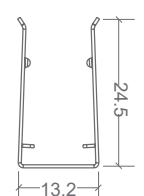

NEON EDGE | MOUNTING ACCESSORIES

CODE	ACCESSORY	L1	L2	HOLE DIMENSIONS	HOLE NUMBER	CLIP NUMBER
BL-LS-4003	SELF-LOCKING ALUMINIUM V2 PROFILE 2M	100mm	200mm	Ø3.5mm	10	9
BL-LS-4004	SELF-LOCKING ALUMINIUM V2 MOUNTING CLIP 35MM	5mm	25mm	Ø3.5mm	2	1
BL-LS-4005	PLASTIC PROFILE 2M	100mm	200mm	Ø3.5mm	10	-
BL-LS-4006	PLASTIC PROFILE 1M	100mm	200mm	Ø3.5mm	5	-
BL-LS-4028	CURVE STAINLESS STEEL PROFILE 900MM MULTIPLE FIXING LOCATIONS	-	-	-	-	-

**SELF-LOCKING ALUMINIUM
V2 PROFILE 2M / MOUNTING CLIP**

PLASTIC PROFILE

**CURVE STAINLESS STEEL
PROFILE 900MM**