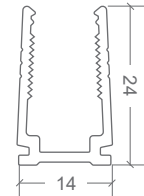

NEON EDGE | MOUNTING ACCESSORIES

CODE	ACCESSORY	L1	L2	HOLE DIMENSIONS	HOLE NUMBER	CLIP NUMBER
BL-LS-4003	SELF-LOCKING ALUMINIUM V2 PROFILE 2M	100mm	200mm	Ø3.5mm	10	9
BL-LS-4004	SELF-LOCKING ALUMINIUM V2 MOUNTING CLIP 35MM	5mm	25mm	Ø3.5mm	2	1
BL-LS-4005	PLASTIC PROFILE 2M	100mm	200mm	Ø3.5mm	10	-
BL-LS-4006	PLASTIC PROFILE 1M	100mm	200mm	Ø3.5mm	5	-
BL-LS-4028	CURVE STAINLESS STEEL PROFILE 900MM MULTIPLE FIXING LOCATIONS	-	-	-	-	-

**SELF-LOCKING ALUMINIUM
V2 PROFILE 2M / MOUNTING CLIP**

PLASTIC PROFILE

**CURVE STAINLESS STEEL
PROFILE 900MM**