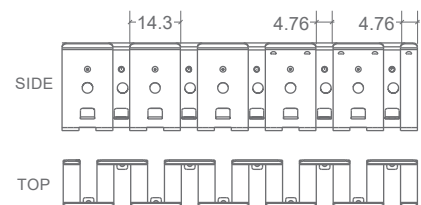

NEON EDGE | MOUNTING ACCESSORIES

CODE	ACCESSORY	L1	L2	HOLE DIMENSIONS	HOLE NUMBER	CLIP NUMBER
BL-LS-4003	SELF-LOCKING ALUMINIUM V2 PROFILE 2M	100mm	200mm	Ø3.5mm	10	9
BL-LS-4004	SELF-LOCKING ALUMINIUM V2 MOUNTING CLIP 35MM	5mm	25mm	Ø3.5mm	2	1
BL-LS-4005	PLASTIC PROFILE 2M	100mm	200mm	Ø3.5mm	10	-
BL-LS-4006	PLASTIC PROFILE 1M	100mm	200mm	Ø3.5mm	5	-
BL-LS-4028	CURVE STAINLESS STEEL PROFILE 900MM MULTIPLE FIXING LOCATIONS	-	-	-	-	-

**SELF-LOCKING ALUMINIUM
V2 PROFILE 2M / MOUNTING CLIP**

PLASTIC PROFILE

**CURVE STAINLESS STEEL
PROFILE 900MM**