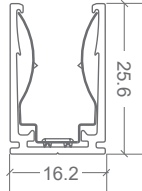

NEON CLASSIC & EDGE | SAUNA | MOUNTING ACCESSORIES

SELF-LOCKING ALUMINIUM PROFILE / MOUNTING CLIP HOLE LOCATION DIAGRAM

| CODE | ACCESSORY | L1 | L2 | HOLE DIMENSIONS | HOLE NUMBER | CLIP NUMBER |
|------------|---|-------|-------|-----------------|-------------|-------------|
| BL-LS-4003 | SELF-LOCKING ALUMINIUM PROFILE 2M | 100mm | 200mm | 4 × 10mm | 10 | 9 |
| BL-LS-4004 | SELF-LOCKING ALUMINIUM MOUNTING CLIP 35MM | 5mm | 25mm | 4 × 10mm | 2 | 1 |
| BL-LS-4028 | BENDABLE STAINLESS STEEL PROFILE 890MM MULTIPLE FIXING LOCATIONS | - | - | - | - | - |

SELF-LOCKING ALUMINIUM PROFILE 2M / MOUNTING CLIP

BENDABLE STAINLESS STEEL PROFILE 890MM