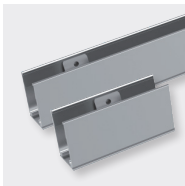

NEON CLASSIC & EDGE | SAUNA | MOUNTING ACCESSORIES

SELF-LOCKING ALUMINIUM PROFILE / MOUNTING CLIP HOLE LOCATION DIAGRAM

| CODE | ACCESSORY | L1 | L2 | HOLE DIMENSIONS | HOLE NUMBER | CLIP NUMBER |
|------------|---|-------|-------|-----------------|-------------|-------------|
| BL-LS-4003 | SELF-LOCKING ALUMINIUM PROFILE 2M | 100mm | 200mm | 4 × 10mm | 10 | 9 |
| BL-LS-4004 | SELF-LOCKING ALUMINIUM MOUNTING CLIP 35MM | 5mm | 25mm | 4 × 10mm | 2 | 1 |
| BL-LS-4028 | BENDABLE STAINLESS STEEL PROFILE 890MM MULTIPLE FIXING LOCATIONS | - | - | - | - | - |

SELF-LOCKING ALUMINIUM PROFILE 2M / MOUNTING CLIP

BENDABLE STAINLESS STEEL PROFILE 890MM