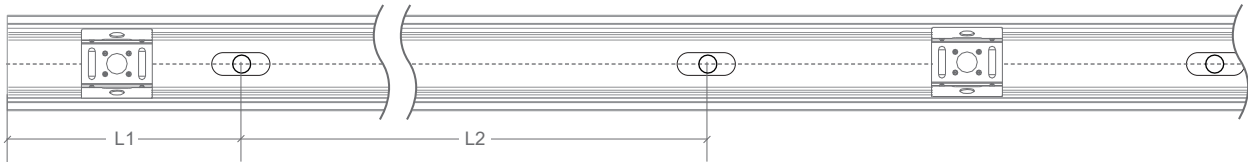

NEON CLASSIC & EDGE | SAUNA | MOUNTING ACCESSORIES

SELF-LOCKING ALUMINIUM PROFILE / MOUNTING CLIP HOLE LOCATION DIAGRAM

| CODE | ACCESSORY | L1 | L2 | HOLE DIMENSIONS | HOLE NUMBER | CLIP NUMBER |
|------------|---|-------|-------|-----------------|-------------|-------------|
| BL-LS-4003 | SELF-LOCKING ALUMINIUM PROFILE 2M | 100mm | 200mm | 4 × 10mm | 10 | 9 |
| BL-LS-4004 | SELF-LOCKING ALUMINIUM MOUNTING CLIP 35MM | 5mm | 25mm | 4 × 10mm | 2 | 1 |
| BL-LS-4028 | BENDABLE STAINLESS STEEL PROFILE 890MM MULTIPLE FIXING LOCATIONS | - | - | - | - | - |

SELF-LOCKING ALUMINIUM PROFILE 2M / MOUNTING CLIP

BENDABLE STAINLESS STEEL PROFILE 890MM