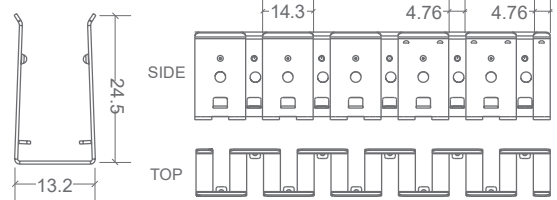

NEON CLASSIC & EDGE | SAUNA | MOUNTING ACCESSORIES

SELF-LOCKING ALUMINIUM PROFILE / MOUNTING CLIP HOLE LOCATION DIAGRAM

| CODE | ACCESSORY | L1 | L2 | HOLE DIMENSIONS | HOLE NUMBER | CLIP NUMBER |
|------------|---|-------|-------|-----------------|-------------|-------------|
| BL-LS-4003 | SELF-LOCKING ALUMINIUM PROFILE 2M | 100mm | 200mm | 4 × 10mm | 10 | 9 |
| BL-LS-4004 | SELF-LOCKING ALUMINIUM MOUNTING CLIP 35MM | 5mm | 25mm | 4 × 10mm | 2 | 1 |
| BL-LS-4028 | BENDABLE STAINLESS STEEL PROFILE 890MM MULTIPLE FIXING LOCATIONS | - | - | - | - | - |

SELF-LOCKING ALUMINIUM PROFILE 2M / MOUNTING CLIP

BENDABLE STAINLESS STEEL PROFILE 890MM