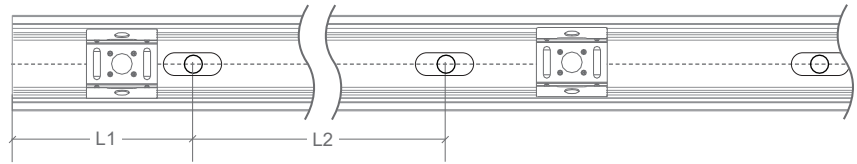

## NEON CLASSIC & EDGE | MOUNTING ACCESSORIES

CODE	ACCESSORY	L1	L2	HOLE DIMENSIONS	HOLE NUMBER	CLIP NUMBER
BL-LS-4003	SELF-LOCKING ALUMINIUM PROFILE 2M	100mm	200mm	4 × 10mm	10	9
BL-LS-4004	SELF-LOCKING ALUMINIUM MOUNTING CLIP 35MM	5mm	25mm	4 × 10mm	2	1
BL-LS-4005	PLASTIC PROFILE 2M	100mm	200mm	Ø3.5mm	10	-
BL-LS-4006	PLASTIC PROFILE 1M	100mm	200mm	Ø3.5mm	5	-
BL-LS-4028	BENDABLE STAINLESS STEEL PROFILE 890MM MULTIPLE FIXING LOCATIONS	-	-	-	-	-

**SELF-LOCKING ALUMINIUM PROFILE 2M / MOUNTING CLIP**

*Not recommend for underwater use*

**PLASTIC PROFILE**

**BENDABLE STAINLESS STEEL PROFILE 890MM**