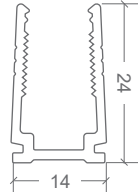

## NEON CLASSIC & EDGE | MOUNTING ACCESSORIES

CODE	ACCESSORY	L1	L2	HOLE DIMENSIONS	HOLE NUMBER	CLIP NUMBER
BL-LS-4003	SELF-LOCKING ALUMINIUM PROFILE 2M	100mm	200mm	4 × 10mm	10	9
BL-LS-4004	SELF-LOCKING ALUMINIUM MOUNTING CLIP 35MM	5mm	25mm	4 × 10mm	2	1
BL-LS-4005	PLASTIC PROFILE 2M	100mm	200mm	Ø3.5mm	10	-
BL-LS-4006	PLASTIC PROFILE 1M	100mm	200mm	Ø3.5mm	5	-
BL-LS-4028	BENDABLE STAINLESS STEEL PROFILE 890MM MULTIPLE FIXING LOCATIONS	-	-	-	-	-

**SELF-LOCKING ALUMINIUM PROFILE 2M / MOUNTING CLIP**

*Not recommend for underwater use*

**PLASTIC PROFILE**

**BENDABLE STAINLESS STEEL PROFILE 890MM**