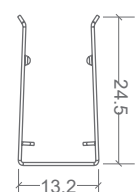

## NEON CLASSIC & EDGE | MOUNTING ACCESSORIES

CODE	ACCESSORY	L1	L2	HOLE DIMENSIONS	HOLE NUMBER	CLIP NUMBER
BL-LS-4003	SELF-LOCKING ALUMINIUM PROFILE 2M	100mm	200mm	4 × 10mm	10	9
BL-LS-4004	SELF-LOCKING ALUMINIUM MOUNTING CLIP 35MM	5mm	25mm	4 × 10mm	2	1
BL-LS-4005	PLASTIC PROFILE 2M	100mm	200mm	Ø3.5mm	10	-
BL-LS-4006	PLASTIC PROFILE 1M	100mm	200mm	Ø3.5mm	5	-
BL-LS-4028	BENDABLE STAINLESS STEEL PROFILE 890MM MULTIPLE FIXING LOCATIONS	-	-	-	-	-

**SELF-LOCKING ALUMINIUM PROFILE 2M / MOUNTING CLIP**

*Not recommend for underwater use*

**PLASTIC PROFILE**

**BENDABLE STAINLESS STEEL PROFILE 890MM**