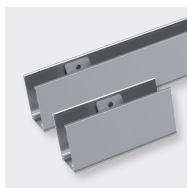

## NEON CLASSIC & EDGE | MOUNTING ACCESSORIES

CODE	ACCESSORY	L1	L2	HOLE DIMENSIONS	HOLE NUMBER	CLIP NUMBER
BL-LS-4003	SELF-LOCKING ALUMINIUM PROFILE 2M	100mm	200mm	4 × 10mm	10	9
BL-LS-4004	SELF-LOCKING ALUMINIUM MOUNTING CLIP 35MM	5mm	25mm	4 × 10mm	2	1
BL-LS-4005	PLASTIC PROFILE 2M	100mm	200mm	Ø3.5mm	10	-
BL-LS-4006	PLASTIC PROFILE 1M	100mm	200mm	Ø3.5mm	5	-
BL-LS-4028	BENDABLE STAINLESS STEEL PROFILE 890MM MULTIPLE FIXING LOCATIONS	-	-	-	-	-

**SELF-LOCKING ALUMINIUM PROFILE 2M / MOUNTING CLIP**

*Not recommend for underwater use*

**PLASTIC PROFILE**

**BENDABLE STAINLESS STEEL PROFILE 890MM**