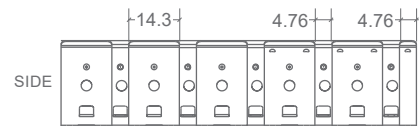

## NEON CLASSIC & EDGE | MOUNTING ACCESSORIES

CODE	ACCESSORY	L1	L2	HOLE DIMENSIONS	HOLE NUMBER	CLIP NUMBER
BL-LS-4003	SELF-LOCKING ALUMINIUM PROFILE 2M	100mm	200mm	4 × 10mm	10	9
BL-LS-4004	SELF-LOCKING ALUMINIUM MOUNTING CLIP 35MM	5mm	25mm	4 × 10mm	2	1
BL-LS-4005	PLASTIC PROFILE 2M	100mm	200mm	Ø3.5mm	10	-
BL-LS-4006	PLASTIC PROFILE 1M	100mm	200mm	Ø3.5mm	5	-
BL-LS-4028	BENDABLE STAINLESS STEEL PROFILE 890MM MULTIPLE FIXING LOCATIONS	-	-	-	-	-

**SELF-LOCKING ALUMINIUM PROFILE 2M / MOUNTING CLIP**

*Not recommend for underwater use*

**PLASTIC PROFILE**

**BENDABLE STAINLESS STEEL PROFILE 890MM**