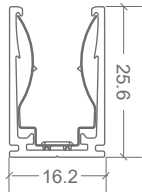

## NEON CLASSIC & EDGE | MOUNTING ACCESSORIES

CODE	ACCESSORY	L1	L2	HOLE DIMENSIONS	HOLE NUMBER	CLIP NUMBER
BL-LS-4003	SELF-LOCKING ALUMINIUM PROFILE 2M	100mm	200mm	4 × 10mm	10	9
BL-LS-4004	SELF-LOCKING ALUMINIUM MOUNTING CLIP 35MM	5mm	25mm	4 × 10mm	2	1
BL-LS-4005	PLASTIC PROFILE 2M	100mm	200mm	Ø3.5mm	10	-
BL-LS-4006	PLASTIC PROFILE 1M	100mm	200mm	Ø3.5mm	5	-
BL-LS-4028	BENDABLE STAINLESS STEEL PROFILE 890MM MULTIPLE FIXING LOCATIONS	-	-	-	-	-

**SELF-LOCKING ALUMINIUM PROFILE 2M / MOUNTING CLIP**

*Not recommend for underwater use*

**PLASTIC PROFILE**

**BENDABLE STAINLESS STEEL PROFILE 890MM**