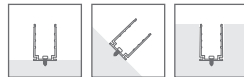

## NEON CLASSIC & EDGE | MOUNTING ACCESSORIES

CODE	ACCESSORY	L1	L2	HOLE DIMENSIONS	HOLE NUMBER	CLIP NUMBER
BL-LS-4003	SELF-LOCKING ALUMINIUM PROFILE 2M	100mm	200mm	4 × 10mm	10	9
BL-LS-4004	SELF-LOCKING ALUMINIUM MOUNTING CLIP 35MM	5mm	25mm	4 × 10mm	2	1
BL-LS-4005	PLASTIC PROFILE 2M	100mm	200mm	Ø3.5mm	10	-
BL-LS-4006	PLASTIC PROFILE 1M	100mm	200mm	Ø3.5mm	5	-
BL-LS-4028	BENDABLE STAINLESS STEEL PROFILE 890MM MULTIPLE FIXING LOCATIONS	-	-	-	-	-

**SELF-LOCKING ALUMINIUM PROFILE 2M / MOUNTING CLIP**

*Not recommend for underwater use*

**PLASTIC PROFILE**

**BENDABLE STAINLESS STEEL PROFILE 890MM**