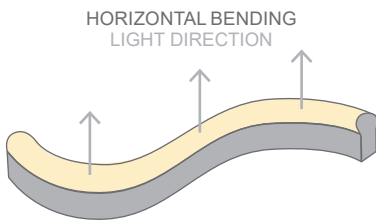

CODE	COLOUR	LUMENS
BL-LS-4570S-27	WARM WHITE 2700K +/- 110K	≥235lm/m
BL-LS-4570S-30	WARM WHITE 3000K +/- 150K	
BL-LS-4570S-40	NATURAL WHITE 4000K +/- 175K	
BL-LS-4570S-57	COOL WHITE 5700K +/- 335K	

ELECTRICAL & OPTICAL DATA VARIANCE +/- 10%. SOLD BY THE METRE. IES FILES AVAILABLE. 2200K & 3500K AVAILABLE BY REQUEST.

POWER & TEMP

LED WATTS	6W/m
INPUT VOLTS	24V DC Constant voltage (Onboard constant current)
OPERATING TEMP. (ENVIRONMENT)	-40°C ~ +90°C
MAX. RUN PER POWER FEED	10 metres

LIGHT & LIFE

CRI	≥80
BEAM ANGLE	180°
LED PER METRE	72
SOURCE LIFE	50,000 hours
WARRANTY	3 years

PHYSICAL PARAMETERS & CONTROL

MINIMUM BEND RADIUS	60mm
BEND DIRECTION	Horizontal bending
DIMENSIONS	W16.5 × H29mm (W11.5mm at the base)
INGRESS PROTECTION	IP67 Slimline injection moulding connections <i>Dimensions of connectors shown on installation guide</i>
CUTTING LENGTH	83.3mm
HOUSING	UV & flame resistant white silicone with opal diffuser
MOUNTING	Profile / clips available <i>SEE PAGE 3.</i>
CONTROL	Dimmable by PWM signal