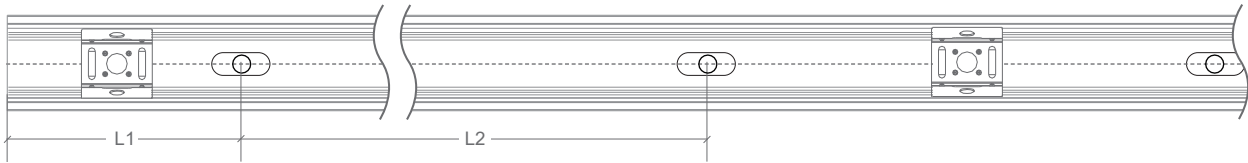

NEON CLASSIC | SAUNA | MOUNTING ACCESSORIES

SELF-LOCKING ALUMINIUM PROFILE / MOUNTING CLIP HOLE LOCATION DIAGRAM

CODE	ACCESSORY	L1	L2	HOLE DIMENSIONS	HOLE NUMBER	CLIP NUMBER
BL-LS-4003	SELF-LOCKING ALUMINIUM PROFILE 2M	100mm	200mm	4 × 10mm	10	9
BL-LS-4004	SELF-LOCKING ALUMINIUM MOUNTING CLIP 35MM	5mm	25mm	4 × 10mm	2	1
BL-LS-4028	BENDABLE STAINLESS STEEL PROFILE 890MM MULTIPLE FIXING LOCATIONS	-	-	-	-	-