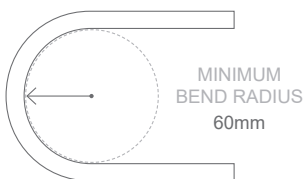

CODE	COLOUR	LUMENS
BL-LS-4570S-27	WARM WHITE 2700K +/- 110K	≥235lm/m
BL-LS-4570S-30	WARM WHITE 3000K +/- 150K	
BL-LS-4570S-40	NATURAL WHITE 4000K +/- 175K	
BL-LS-4570S-57	COOL WHITE 5700K +/- 335K	

ELECTRICAL & OPTICAL DATA VARIANCE +/- 10%. SOLD BY THE METRE. IES FILES AVAILABLE. 2200K & 3500K AVAILABLE BY REQUEST.

POWER & TEMP

LED WATTS	6W/m
INPUT VOLTS	24V DC Constant voltage (Onboard constant current)
OPERATING TEMP. (ENVIRONMENT)	-40°C ~ +90°C
MAX. RUN PER POWER FEED	10 metres

LIGHT & LIFE

CRI	≥80
BEAM ANGLE	180°
LED PER METRE	72
SOURCE LIFE	50,000 hours
WARRANTY	3 years

PHYSICAL PARAMETERS & CONTROL

MINIMUM BEND RADIUS	60mm
BEND DIRECTION	Horizontal bending
DIMENSIONS	W16.5 × H29mm (W11.5mm at the base)
INGRESS PROTECTION	IP67 Slimline injection moulding connections <i>Dimensions of connectors shown on installation guide</i>
CUTTING LENGTH	83.3mm
HOUSING	UV & flame resistant white silicone with opal diffuser
MOUNTING	Profile / clips available <i>SEE PAGE 3.</i>
CONTROL	Dimmable by PWM signal