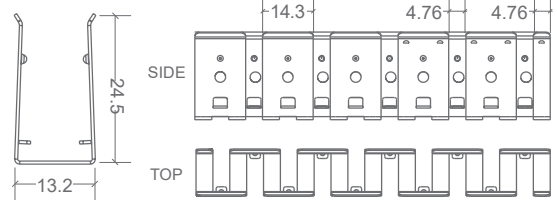

### CABLE LENGTH

(The length of electrical cable between power output end and light input end, including any cables for interconnection)

REFER TO CHART WHERE ADDITIONAL CABLE IS REQUIRED TO ACCESS POWER ON-SITE. CHART SHOWS MAXIMUM CABLE LENGTHS FOR DIFFERENT WIRE GAUGES (TO AVOID VOLTAGE DROP).

LIGHT LENGTH (METRES)	MAX CABLE LENGTH SILICONE (METRES)				
	0.32mm <sup>2</sup> 22AWG	0.52mm <sup>2</sup> 20AWG	0.81mm <sup>2</sup> 18AWG	1.32mm <sup>2</sup> 16AWG	2.07mm <sup>2</sup> 14AWG
1	76.0	123.5	192.5	314.0	492.0
2	38.0	61.5	96.5	157.0	246.0
3	25.0	40.5	63.0	103.0	161.0
4	18.5	30.0	47.0	76.5	120.0
5	15	24.0	37.5	61.5	96.5
6	12.5	20.0	31.5	51.5	80.5
7	10.5	17.0	27.0	44.0	69.0
8	9.0	15.0	23.5	38.5	60.5
9	8.0	13.5	21.0	34.0	53.5
10	7.5	12.0	19.0	31.0	48.5

### INSTALLATION WARNINGS

- Keep at least 80cm away from the steam outlet or heat source area.
- Do not place in an enclosed space, as air circulation is needed.
- Do not touch metal components directly to prevent burns.

## NEON CLASSIC | SAUNA | MOUNTING ACCESSORIES

SELF-LOCKING ALUMINIUM PROFILE / MOUNTING CLIP HOLE LOCATION DIAGRAM

CODE	ACCESSORY	L1	L2	HOLE DIMENSIONS	HOLE NUMBER	CLIP NUMBER
BL-LS-4003	SELF-LOCKING ALUMINIUM PROFILE 2M	100mm	200mm	4 × 10mm	10	9
BL-LS-4004	SELF-LOCKING ALUMINIUM MOUNTING CLIP 35MM	5mm	25mm	4 × 10mm	2	1
BL-LS-4028	BENDABLE STAINLESS STEEL PROFILE 890MM MULTIPLE FIXING LOCATIONS	-	-	-	-	-