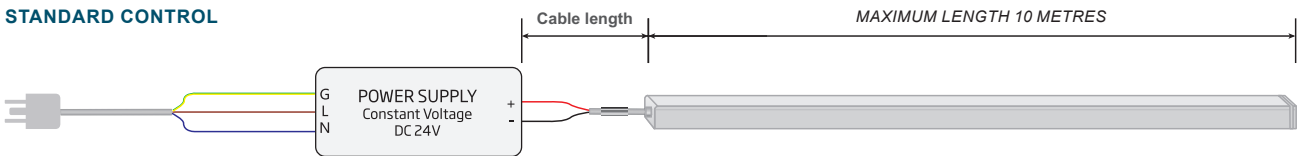

STANDARD CONTROL