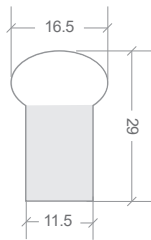

CODE	COLOUR	LUMENS
BL-LS-4570S-27	WARM WHITE 2700K +/- 110K	≥235lm/m
BL-LS-4570S-30	WARM WHITE 3000K +/- 150K	
BL-LS-4570S-40	NATURAL WHITE 4000K +/- 175K	
BL-LS-4570S-57	COOL WHITE 5700K +/- 335K	

ELECTRICAL & OPTICAL DATA VARIANCE +/- 10%. SOLD BY THE METRE. IES FILES AVAILABLE. 2200K & 3500K AVAILABLE BY REQUEST.

POWER & TEMP

LED WATTS	6W/m
INPUT VOLTS	24V DC Constant voltage (Onboard constant current)
OPERATING TEMP. (ENVIRONMENT)	-40°C ~ +90°C
MAX. RUN PER POWER FEED	10 metres

LIGHT & LIFE

CRI	≥80
BEAM ANGLE	180°
LED PER METRE	72
SOURCE LIFE	50,000 hours
WARRANTY	3 years

PHYSICAL PARAMETERS & CONTROL

MINIMUM BEND RADIUS	60mm
BEND DIRECTION	Horizontal bending
DIMENSIONS	W16.5 × H29mm (W11.5mm at the base)
INGRESS PROTECTION	IP67 Slimline injection moulding connections <i>Dimensions of connectors shown on installation guide</i>
CUTTING LENGTH	83.3mm
HOUSING	UV & flame resistant white silicone with opal diffuser
MOUNTING	Profile / clips available <i>SEE PAGE 3.</i>
CONTROL	Dimmable by PWM signal