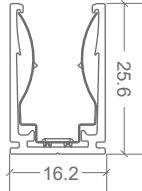

### PHYSICAL PARAMETERS & CONTROL

MINIMUM BEND RADIUS	60mm
BEND DIRECTION	Horizontal bending
DIMENSIONS	W16.5 × H29mm (W11.5mm at the base)
INGRESS PROTECTION	IP67 Slimline injection moulding connections <i>Dimensions of connectors shown on installation guide</i>
CUTTING LENGTH	83.3mm
HOUSING	UV & flame resistant white silicone with opal diffuser
MOUNTING	Profile / clips available <i>SEE PAGE 3.</i>
CONTROL	Dimmable by PWM signal

LIGHT LENGTH (METRES)	MAX CABLE LENGTH SILICONE (METRES)				
	0.32mm <sup>2</sup> 22AWG	0.52mm <sup>2</sup> 20AWG	0.81mm <sup>2</sup> 18AWG	1.32mm <sup>2</sup> 16AWG	2.07mm <sup>2</sup> 14AWG
1	76.0	123.5	192.5	314.0	492.0
2	38.0	61.5	96.5	157.0	246.0
3	25.0	40.5	63.0	103.0	161.0
4	18.5	30.0	47.0	76.5	120.0
5	15	24.0	37.5	61.5	96.5
6	12.5	20.0	31.5	51.5	80.5
7	10.5	17.0	27.0	44.0	69.0
8	9.0	15.0	23.5	38.5	60.5
9	8.0	13.5	21.0	34.0	53.5
10	7.5	12.0	19.0	31.0	48.5

### INSTALLATION WARNINGS

- Keep at least 80cm away from the steam outlet or heat source area.
- Do not place in an enclosed space, as air circulation is needed.
- Do not touch metal components directly to prevent burns.

## NEON CLASSIC | SAUNA | MOUNTING ACCESSORIES

SELF-LOCKING ALUMINIUM PROFILE / MOUNTING CLIP HOLE LOCATION DIAGRAM

CODE	ACCESSORY	L1	L2	HOLE DIMENSIONS	HOLE NUMBER	CLIP NUMBER
BL-LS-4003	SELF-LOCKING ALUMINIUM PROFILE 2M	100mm	200mm	4 × 10mm	10	9
BL-LS-4004	SELF-LOCKING ALUMINIUM MOUNTING CLIP 35MM	5mm	25mm	4 × 10mm	2	1
BL-LS-4028	BENDABLE STAINLESS STEEL PROFILE 890MM MULTIPLE FIXING LOCATIONS	-	-	-	-	-