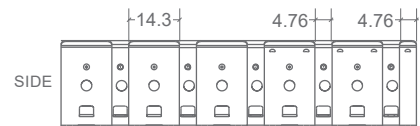

### SLIMLINE INJECTION MOULDING CONNECTIONS | IP68

REQUIRES FITTING AT FACTORY.  
EXACT LENGTH REQUIRED BEFORE PRODUCTION

SIDE FEED

BOTTOM FEED

TOP END FEED

END CAP

300MM FLEXIBLE CONNECTOR

T FEED

## NEON CLASSIC | MOUNTING ACCESSORIES

CODE	ACCESSORY	L1	L2	HOLE DIMENSIONS	HOLE NUMBER	CLIP NUMBER
BL-LS-4003	SELF-LOCKING ALUMINIUM PROFILE 2M	100mm	200mm	4 × 10mm	10	9
BL-LS-4004	SELF-LOCKING ALUMINIUM MOUNTING CLIP 35MM	5mm	25mm	4 × 10mm	2	1
BL-LS-4005	PLASTIC PROFILE 2M	100mm	200mm	Ø3.5mm	10	-
BL-LS-4006	PLASTIC PROFILE 1M	100mm	200mm	Ø3.5mm	5	-
BL-LS-4028	BENDABLE STAINLESS STEEL PROFILE 890MM MULTIPLE FIXING LOCATIONS	-	-	-	-	-

**SELF-LOCKING ALUMINIUM  
PROFILE 2M / MOUNTING CLIP**

*Not recommend for underwater use*

**PLASTIC PROFILE**

**BENDABLE STAINLESS STEEL  
PROFILE 890MM**