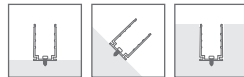

### SLIMLINE INJECTION MOULDING CONNECTIONS | IP68

REQUIRES FITTING AT FACTORY.  
EXACT LENGTH REQUIRED BEFORE PRODUCTION

SIDE FEED

BOTTOM FEED

TOP END FEED

END CAP

300MM FLEXIBLE CONNECTOR

T FEED

## NEON CLASSIC | MOUNTING ACCESSORIES

CODE	ACCESSORY	L1	L2	HOLE DIMENSIONS	HOLE NUMBER	CLIP NUMBER
BL-LS-4003	SELF-LOCKING ALUMINIUM PROFILE 2M	100mm	200mm	4 × 10mm	10	9
BL-LS-4004	SELF-LOCKING ALUMINIUM MOUNTING CLIP 35MM	5mm	25mm	4 × 10mm	2	1
BL-LS-4005	PLASTIC PROFILE 2M	100mm	200mm	Ø3.5mm	10	-
BL-LS-4006	PLASTIC PROFILE 1M	100mm	200mm	Ø3.5mm	5	-
BL-LS-4028	BENDABLE STAINLESS STEEL PROFILE 890MM MULTIPLE FIXING LOCATIONS	-	-	-	-	-

**SELF-LOCKING ALUMINIUM  
PROFILE 2M / MOUNTING CLIP**

*Not recommend for underwater use*

**PLASTIC PROFILE**

**BENDABLE STAINLESS STEEL  
PROFILE 890MM**