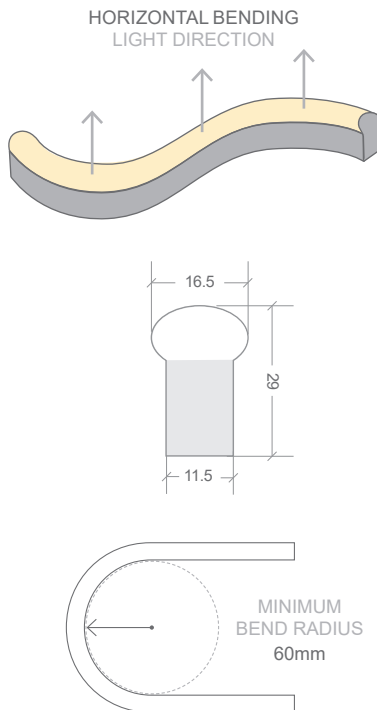

## NEON CLASSIC | RGBW | SILICONE

RUNNING MAN 'THE SPRINTER' | SYDNEY | PHOTO CREDIT: JACKIE CHAN

Neon Classic is domed top model measuring W16.5 × H29mm (W11.5mm at the base).

RGB White (Red, Green, Blue, and White) ribbon provides a rainbow of colour options. The white can be used independently of the colours or in combination creating of soft pastel effects.

### \*STATIC VS DYNAMIC OPERATING

This product has a maximum wattage of 15W/m, made from 4 × colour channels using approximately 3.75W/m each. The white chip can be used on its own or combined with the R, G, B for extra brightness/lumen output. As this uses the full 15W/m this is called Static loading (all colour channels, all powered).

### PHYSICAL PARAMETERS & CONTROL

MINIMUM BEND RADIUS	60mm
BEND DIRECTION	Horizontal bending
DIMENSIONS	W16.5 × H29mm (W11.5mm at the base)
INGRESS PROTECTION	IP68 Slimline Injection moulding connections <i>Dimensions of connectors shown on installation guide</i>
CUTTING LENGTH	100mm
HOUSING	UV & flame resistant white silicone with opal diffuser
MOUNTING	Profile / clips available <i>SEE PAGE 3.</i>
CONTROL	Requires 4-channel RGB controller or compatible DMX-512 controller