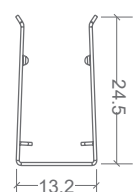

### PHYSICAL PARAMETERS & CONTROL

MINIMUM BEND RADIUS	60mm
BEND DIRECTION	Horizontal bending
DIMENSIONS	W16.5 × H29mm (W11.5mm at the base)
INGRESS PROTECTION	IP68 Slimline Injection moulding connections <i>Dimensions of connectors shown on installation guide</i>
CUTTING LENGTH	100mm
HOUSING	UV & flame resistant white silicone with opal diffuser
MOUNTING	Profile / clips available <i>SEE PAGE 3.</i>
CONTROL	Requires 4-channel RGB controller or compatible DMX-512 controller

### SLIMLINE INJECTION MOULDING CONNECTIONS | IP68

REQUIRES FITTING AT FACTORY.  
EXACT LENGTH REQUIRED BEFORE PRODUCTION

SIDE FEED

BOTTOM FEED

TOP END FEED

END CAP

300MM FLEXIBLE CONNECTOR

T FEED

## NEON CLASSIC | MOUNTING ACCESSORIES

CODE	ACCESSORY	L1	L2	HOLE DIMENSIONS	HOLE NUMBER	CLIP NUMBER
BL-LS-4003	SELF-LOCKING ALUMINIUM PROFILE 2M	100mm	200mm	4 × 10mm	10	9
BL-LS-4004	SELF-LOCKING ALUMINIUM MOUNTING CLIP 35MM	5mm	25mm	4 × 10mm	2	1
BL-LS-4005	PLASTIC PROFILE 2M	100mm	200mm	Ø3.5mm	10	-
BL-LS-4006	PLASTIC PROFILE 1M	100mm	200mm	Ø3.5mm	5	-
BL-LS-4028	BENDABLE STAINLESS STEEL PROFILE 890MM MULTIPLE FIXING LOCATIONS	-	-	-	-	-

**SELF-LOCKING ALUMINIUM  
PROFILE 2M / MOUNTING CLIP**

*Not recommend for underwater use*

**PLASTIC PROFILE**

**BENDABLE STAINLESS STEEL  
PROFILE 890MM**