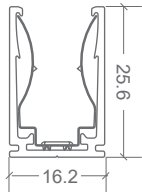

### PHYSICAL PARAMETERS & CONTROL

MINIMUM BEND RADIUS	60mm
BEND DIRECTION	Horizontal bending
DIMENSIONS	W16.5 × H29mm (W11.5mm at the base)
INGRESS PROTECTION	IP68 Slimline Injection moulding connections <i>Dimensions of connectors shown on installation guide</i>
CUTTING LENGTH	100mm
HOUSING	UV & flame resistant white silicone with opal diffuser
MOUNTING	Profile / clips available <i>SEE PAGE 3.</i>
CONTROL	Requires 4-channel RGB controller or compatible DMX-512 controller

### SLIMLINE INJECTION MOULDING CONNECTIONS | IP68

REQUIRES FITTING AT FACTORY.  
EXACT LENGTH REQUIRED BEFORE PRODUCTION

SIDE FEED

BOTTOM FEED

TOP END FEED

END CAP

300MM FLEXIBLE CONNECTOR

T FEED

## NEON CLASSIC | MOUNTING ACCESSORIES

CODE	ACCESSORY	L1	L2	HOLE DIMENSIONS	HOLE NUMBER	CLIP NUMBER
BL-LS-4003	SELF-LOCKING ALUMINIUM PROFILE 2M	100mm	200mm	4 × 10mm	10	9
BL-LS-4004	SELF-LOCKING ALUMINIUM MOUNTING CLIP 35MM	5mm	25mm	4 × 10mm	2	1
BL-LS-4005	PLASTIC PROFILE 2M	100mm	200mm	Ø3.5mm	10	-
BL-LS-4006	PLASTIC PROFILE 1M	100mm	200mm	Ø3.5mm	5	-
BL-LS-4028	BENDABLE STAINLESS STEEL PROFILE 890MM MULTIPLE FIXING LOCATIONS	-	-	-	-	-

**SELF-LOCKING ALUMINIUM  
PROFILE 2M / MOUNTING CLIP**

*Not recommend for underwater use*

**PLASTIC PROFILE**

**BENDABLE STAINLESS STEEL  
PROFILE 890MM**