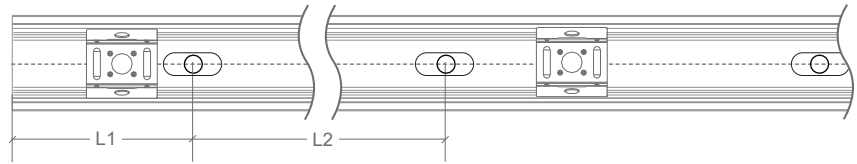

### PHYSICAL PARAMETERS & CONTROL

MINIMUM BEND RADIUS	60mm
BEND DIRECTION	Horizontal bending
DIMENSIONS	W16.5 × H29mm (W11.5mm at the base)
INGRESS PROTECTION	IP68 Slimline Injection moulding connections <i>Dimensions of connectors shown on installation guide</i>
CUTTING LENGTH	100mm
HOUSING	UV & flame resistant white silicone with opal diffuser
MOUNTING	Profile / clips available <i>SEE PAGE 3.</i>
CONTROL	Requires 4-channel RGB controller or compatible DMX-512 controller

### SLIMLINE INJECTION MOULDING CONNECTIONS | IP68

REQUIRES FITTING AT FACTORY.  
EXACT LENGTH REQUIRED BEFORE PRODUCTION

SIDE FEED

BOTTOM FEED

TOP END FEED

END CAP

300MM FLEXIBLE CONNECTOR

T FEED

## NEON CLASSIC | MOUNTING ACCESSORIES

CODE	ACCESSORY	L1	L2	HOLE DIMENSIONS	HOLE NUMBER	CLIP NUMBER
BL-LS-4003	SELF-LOCKING ALUMINIUM PROFILE 2M	100mm	200mm	4 × 10mm	10	9
BL-LS-4004	SELF-LOCKING ALUMINIUM MOUNTING CLIP 35MM	5mm	25mm	4 × 10mm	2	1
BL-LS-4005	PLASTIC PROFILE 2M	100mm	200mm	Ø3.5mm	10	-
BL-LS-4006	PLASTIC PROFILE 1M	100mm	200mm	Ø3.5mm	5	-
BL-LS-4028	BENDABLE STAINLESS STEEL PROFILE 890MM MULTIPLE FIXING LOCATIONS	-	-	-	-	-