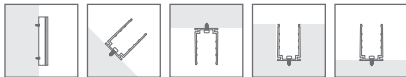

### SLIMLINE INJECTION MOULDING CONNECTIONS | IP68

REQUIRES FITTING AT FACTORY.  
EXACT LENGTH REQUIRED BEFORE PRODUCTION

SIDE FEED

BOTTOM FEED

TOP END FEED

END CAP

300MM FLEXIBLE CONNECTOR

T FEED

## NEON CLASSIC | MOUNTING ACCESSORIES

CODE	ACCESSORY	L1	L2	HOLE DIMENSIONS	HOLE NUMBER	CLIP NUMBER
BL-LS-4003	SELF-LOCKING ALUMINIUM PROFILE 2M	100mm	200mm	4 × 10mm	10	9
BL-LS-4004	SELF-LOCKING ALUMINIUM MOUNTING CLIP 35MM	5mm	25mm	4 × 10mm	2	1
BL-LS-4005	PLASTIC PROFILE 2M	100mm	200mm	Ø3.5mm	10	-
BL-LS-4006	PLASTIC PROFILE 1M	100mm	200mm	Ø3.5mm	5	-
BL-LS-4028	BENDABLE STAINLESS STEEL PROFILE 890MM MULTIPLE FIXING LOCATIONS	-	-	-	-	-