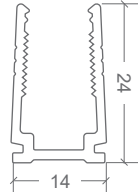

### PHYSICAL PARAMETERS & CONTROL

MINIMUM BEND RADIUS	60mm
BEND DIRECTION	Horizontal bending
DIMENSIONS	W16.5 × H29mm (W11.5mm at the base)
INGRESS PROTECTION	IP68 Slimline Injection moulding connections <i>Dimensions of connectors shown on installation guide</i>
CUTTING LENGTH	100mm
HOUSING	UV & flame resistant white silicone with opal diffuser
MOUNTING	Profile / clips available <i>SEE PAGE 3.</i>
CONTROL	Requires 4-channel RGB controller or compatible DMX-512 controller

### SLIMLINE INJECTION MOULDING CONNECTIONS | IP68

REQUIRES FITTING AT FACTORY.  
EXACT LENGTH REQUIRED BEFORE PRODUCTION

SIDE FEED

BOTTOM FEED

TOP END FEED

END CAP

300MM FLEXIBLE CONNECTOR

T FEED

## NEON CLASSIC | MOUNTING ACCESSORIES

CODE	ACCESSORY	L1	L2	HOLE DIMENSIONS	HOLE NUMBER	CLIP NUMBER
BL-LS-4003	SELF-LOCKING ALUMINIUM PROFILE 2M	100mm	200mm	4 × 10mm	10	9
BL-LS-4004	SELF-LOCKING ALUMINIUM MOUNTING CLIP 35MM	5mm	25mm	4 × 10mm	2	1
BL-LS-4005	PLASTIC PROFILE 2M	100mm	200mm	Ø3.5mm	10	-
BL-LS-4006	PLASTIC PROFILE 1M	100mm	200mm	Ø3.5mm	5	-
BL-LS-4028	BENDABLE STAINLESS STEEL PROFILE 890MM MULTIPLE FIXING LOCATIONS	-	-	-	-	-