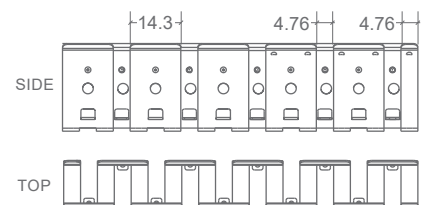

NEON CLASSIC | MOUNTING ACCESSORIES

CODE	ACCESSORY	L1	L2	HOLE DIMENSIONS	HOLE NUMBER	CLIP NUMBER
BL-LS-4003	SELF-LOCKING ALUMINIUM V2 PROFILE 2M	100mm	200mm	Ø3.5mm	10	9
BL-LS-4004	SELF-LOCKING ALUMINIUM V2 MOUNTING CLIP 35MM	5mm	25mm	Ø3.5mm	2	1
BL-LS-4005	PLASTIC PROFILE 2M	100mm	200mm	Ø3.5mm	10	-
BL-LS-4006	PLASTIC PROFILE 1M	100mm	200mm	Ø3.5mm	5	-
BL-LS-4028	CURVE STAINLESS STEEL PROFILE 900MM MULTIPLE FIXING LOCATIONS	-	-	-	-	-

SELF-LOCKING ALUMINIUM
V2 PROFILE 2M / MOUNTING CLIP

PLASTIC PROFILE

CURVE STAINLESS STEEL
PROFILE 900MM