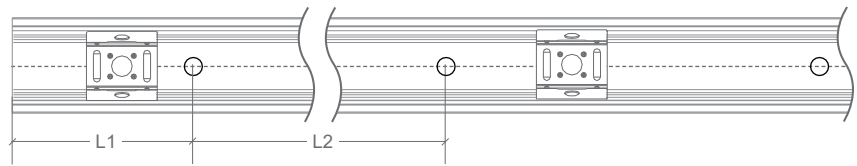

NEON CLASSIC | MOUNTING ACCESSORIES

CODE	ACCESSORY	L1	L2	HOLE DIMENSIONS	HOLE NUMBER	CLIP NUMBER
BL-LS-4003	SELF-LOCKING ALUMINIUM V2 PROFILE 2M	100mm	200mm	Ø3.5mm	10	9
BL-LS-4004	SELF-LOCKING ALUMINIUM V2 MOUNTING CLIP 35MM	5mm	25mm	Ø3.5mm	2	1
BL-LS-4005	PLASTIC PROFILE 2M	100mm	200mm	Ø3.5mm	10	-
BL-LS-4006	PLASTIC PROFILE 1M	100mm	200mm	Ø3.5mm	5	-
BL-LS-4028	CURVE STAINLESS STEEL PROFILE 900MM MULTIPLE FIXING LOCATIONS	-	-	-	-	-

SELF-LOCKING ALUMINIUM
V2 PROFILE 2M / MOUNTING CLIP

PLASTIC PROFILE

CURVE STAINLESS STEEL
PROFILE 900MM