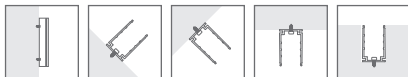

NEON CLASSIC | MOUNTING ACCESSORIES

CODE	ACCESSORY	L1	L2	HOLE DIMENSIONS	HOLE NUMBER	CLIP NUMBER
BL-LS-4003	SELF-LOCKING ALUMINIUM V2 PROFILE 2M	100mm	200mm	Ø3.5mm	10	9
BL-LS-4004	SELF-LOCKING ALUMINIUM V2 MOUNTING CLIP 35MM	5mm	25mm	Ø3.5mm	2	1
BL-LS-4005	PLASTIC PROFILE 2M	100mm	200mm	Ø3.5mm	10	-
BL-LS-4006	PLASTIC PROFILE 1M	100mm	200mm	Ø3.5mm	5	-
BL-LS-4028	CURVE STAINLESS STEEL PROFILE 900MM MULTIPLE FIXING LOCATIONS	-	-	-	-	-

SELF-LOCKING ALUMINIUM
V2 PROFILE 2M / MOUNTING CLIP

PLASTIC PROFILE

CURVE STAINLESS STEEL
PROFILE 900MM