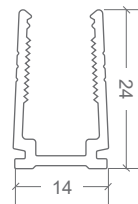

NEON CLASSIC | MOUNTING ACCESSORIES

CODE	ACCESSORY	L1	L2	HOLE DIMENSIONS	HOLE NUMBER	CLIP NUMBER
BL-LS-4003	SELF-LOCKING ALUMINIUM V2 PROFILE 2M	100mm	200mm	Ø3.5mm	10	9
BL-LS-4004	SELF-LOCKING ALUMINIUM V2 MOUNTING CLIP 35MM	5mm	25mm	Ø3.5mm	2	1
BL-LS-4005	PLASTIC PROFILE 2M	100mm	200mm	Ø3.5mm	10	-
BL-LS-4006	PLASTIC PROFILE 1M	100mm	200mm	Ø3.5mm	5	-
BL-LS-4028	CURVE STAINLESS STEEL PROFILE 900MM MULTIPLE FIXING LOCATIONS	-	-	-	-	-

SELF-LOCKING ALUMINIUM
V2 PROFILE 2M / MOUNTING CLIP

PLASTIC PROFILE

CURVE STAINLESS STEEL
PROFILE 900MM