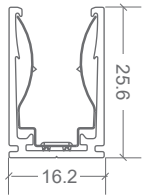

NEON CLASSIC | MOUNTING ACCESSORIES

CODE	ACCESSORY	L1	L2	HOLE DIMENSIONS	HOLE NUMBER	CLIP NUMBER
BL-LS-4003	SELF-LOCKING ALUMINIUM V2 PROFILE 2M	100mm	200mm	Ø3.5mm	10	9
BL-LS-4004	SELF-LOCKING ALUMINIUM V2 MOUNTING CLIP 35MM	5mm	25mm	Ø3.5mm	2	1
BL-LS-4005	PLASTIC PROFILE 2M	100mm	200mm	Ø3.5mm	10	-
BL-LS-4006	PLASTIC PROFILE 1M	100mm	200mm	Ø3.5mm	5	-
BL-LS-4028	CURVE STAINLESS STEEL PROFILE 900MM MULTIPLE FIXING LOCATIONS	-	-	-	-	-

SELF-LOCKING ALUMINIUM
V2 PROFILE 2M / MOUNTING CLIP

PLASTIC PROFILE

CURVE STAINLESS STEEL
PROFILE 900MM