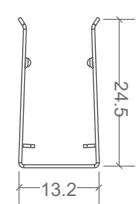

NEON CLASSIC | MOUNTING ACCESSORIES

CODE	ACCESSORY	L1	L2	HOLE DIMENSIONS	HOLE NUMBER	CLIP NUMBER
BL-LS-4003	SELF-LOCKING ALUMINIUM V2 PROFILE 2M	100mm	200mm	Ø3.5mm	10	9
BL-LS-4004	SELF-LOCKING ALUMINIUM V2 MOUNTING CLIP 35MM	5mm	25mm	Ø3.5mm	2	1
BL-LS-4005	PLASTIC PROFILE 2M	100mm	200mm	Ø3.5mm	10	-
BL-LS-4006	PLASTIC PROFILE 1M	100mm	200mm	Ø3.5mm	5	-
BL-LS-4028	CURVE STAINLESS STEEL PROFILE 900MM MULTIPLE FIXING LOCATIONS	-	-	-	-	-

SELF-LOCKING ALUMINIUM
V2 PROFILE 2M / MOUNTING CLIP

PLASTIC PROFILE

CURVE STAINLESS STEEL
PROFILE 900MM