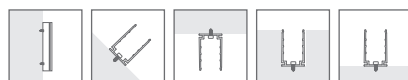

SELF-LOCKING ALUMINIUM PROFILE 2M

PLASTIC PROFILE

BENDABLE STAINLESS STEEL PROFILE 890MM

HYBRID PROFILE 2M

SERRATED ALUMINIUM 20MM MOUNTING CLIP