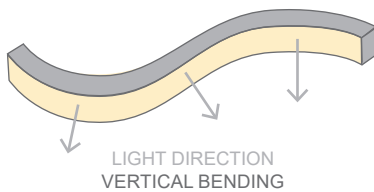

LIGHT DIRECTION
VERTICAL BENDING