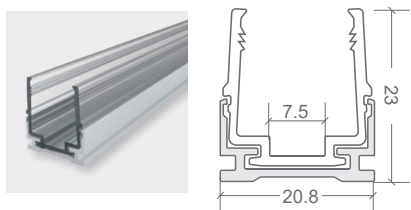

## NEON ARC | MOUNTING ACCESSORIES

CODE	ACCESSORY	L1	L2	HOLE DIMENSIONS	HOLE NUMBER
BL-LS-4803	SELF-LOCKING ALUMINIUM PROFILE 2m	100mm	200mm	4 × 10mm	10
BL-LS-4804	PLASTIC PROFILE 2m	100mm	200mm	Ø3.5mm	10
BL-LS-4805	PLASTIC PROFILE 1m	100mm	200mm	Ø3.5mm	5
BL-LS-4813	BENDABLE STAINLESS STEEL PROFILE 890MM <i>MULTIPLE FIXING LOCATIONS</i>	-	-	-	-
BL-LS-4814	HYBRID PROFILE 2m	100mm	200mm	4 × 10mm	10
BL-LS-4817	SERRATED ALUMINIUM CLIP 20MM	10mm	-	4 × 10mm	1

SELF-LOCKING ALUMINIUM PROFILE 2M

PLASTIC PROFILE

BENDABLE STAINLESS STEEL PROFILE 890MM

HYBRID PROFILE 2M

SERRATED ALUMINIUM 20MM MOUNTING CLIP