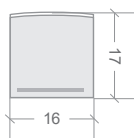

MINIMUM
BEND RADIUS
150mm