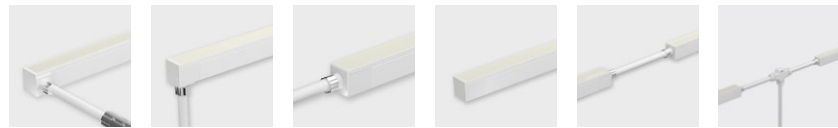

NEON ARC | WHITE | CONNECTIONS

Neon products are IP rated based on the fitted connections (power feed / end caps).

Bright Light recommend using Slimline injection moulding for the best result, a clean finish and IP68 rating. These are fitted at factory during the production process and can not be altered once produced - **ensure all lengths are double-checked before ordering.**

If on-site cutting is required (due to lengths being unknown in advance or site design alterations), Snap connector fittings can be used instead. Snap Connectors can be fitted on-site and offer an IP67 rating (provided all installation instructions are followed correctly).

Power feed connectors are priced & supplied with 1metre cable as standard. Please specific at time of quoting if alternate lengths are required.

SLIMLINE INJECTION MOULDING CONNECTIONS | IP68

RECOMMENDED

REQUIRES FITTING AT FACTORY.
EXACT LENGTH REQUIRED BEFORE PRODUCTION

SIDE FEED   BOTTOM FEED   TOP END FEED   END CAP   300MM FLEXIBLE CONNECTOR   T FEED

SNAP CONNECTIONS | IP67

ON-SITE FITTING

FITTING ON-SITE - WHERE LENGTHS ARE UNKNOWN IN ADVANCE.
MUST BE FITTED CORRECTLY FOR IP RATING