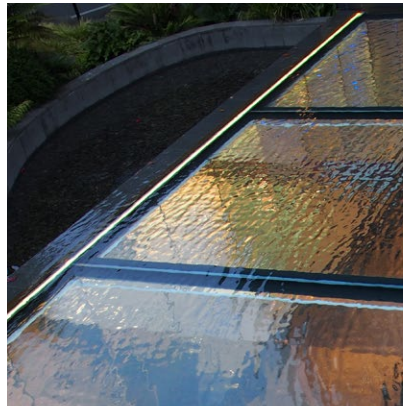

## NEON ARC | WHITE | SILICONE

USE OF IP68 CONNECTORS FOR SUBMERGED WATER FEATURE INSTALLATION

### FEATURES

- Neon Arc can be curved in the opposite direction of the other neon products
- UV & flame resistant
- 6W/m option available for use in saunas or steam rooms

Neon is a broad range of silicone encapsulated LED ribbons with a variety of light emissions and casings that closely reference glass neon tube.