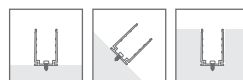

PLASTIC PROFILE