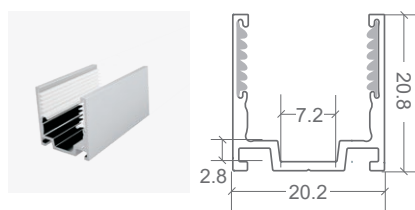

## NEON ARC | MOUNTING ACCESSORIES

CODE	ACCESSORY	L1	L2	HOLE DIMENSIONS	HOLE NUMBER
BL-LS-4803	SELF-LOCKING ALUMINIUM PROFILE 2m	100mm	200mm	4 × 10mm	10
BL-LS-4804	PLASTIC PROFILE 2m	100mm	200mm	Ø3.5mm	10
BL-LS-4805	PLASTIC PROFILE 1m	100mm	200mm	Ø3.5mm	5
BL-LS-4813	BENDABLE STAINLESS STEEL PROFILE 890MM <i>MULTIPLE FIXING LOCATIONS</i>	-	-	-	-
BL-LS-4814	HYBRID PROFILE 2m	100mm	200mm	4 × 10mm	10
BL-LS-4817	SERRATED ALUMINIUM CLIP 20MM	10mm	-	4 × 10mm	1

SELF-LOCKING ALUMINIUM PROFILE 2M

PLASTIC PROFILE

BENDABLE STAINLESS STEEL PROFILE 890MM

HYBRID PROFILE 2M

SERRATED ALUMINIUM 20MM MOUNTING CLIP