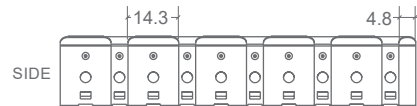

BENDABLE STAINLESS STEEL PROFILE 890MM