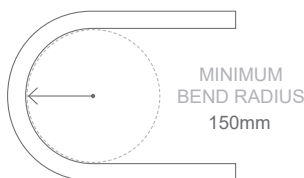

MINIMUM
BEND RADIUS
150mm