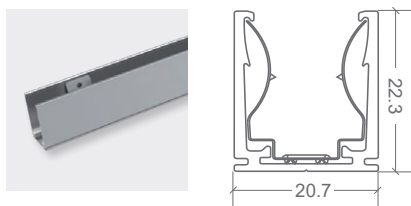

NEON ARC | MOUNTING ACCESSORIES

CODE	ACCESSORY	L1	L2	HOLE DIMENSIONS	HOLE NUMBER
BL-LS-4803	SELF-LOCKING ALUMINIUM PROFILE 2m	100mm	200mm	4 × 10mm	10
BL-LS-4804	PLASTIC PROFILE 2m	100mm	200mm	Ø3.5mm	10
BL-LS-4805	PLASTIC PROFILE 1m	100mm	200mm	Ø3.5mm	5
BL-LS-4813	BENDABLE STAINLESS STEEL PROFILE 890MM <i>MULTIPLE FIXING LOCATIONS</i>	-	-	-	-
BL-LS-4814	HYBRID PROFILE 2m	100mm	200mm	4 × 10mm	10
BL-LS-4817	SERRATED ALUMINIUM CLIP 20MM	10mm	-	4 × 10mm	1