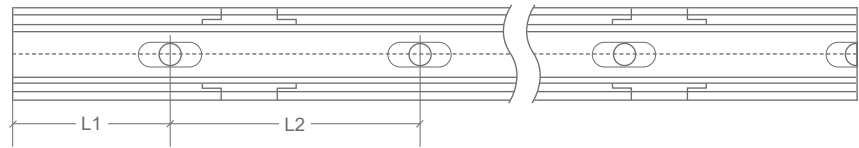

NEON ARC | MOUNTING ACCESSORIES

CODE	ACCESSORY	L1	L2	HOLE DIMENSIONS	HOLE NUMBER
BL-LS-4803	SELF-LOCKING ALUMINIUM PROFILE 2m	100mm	200mm	4 × 10mm	10
BL-LS-4804	PLASTIC PROFILE 2m	100mm	200mm	Ø3.5mm	10
BL-LS-4805	PLASTIC PROFILE 1m	100mm	200mm	Ø3.5mm	5
BL-LS-4813	BENDABLE STAINLESS STEEL PROFILE 890MM <i>MULTIPLE FIXING LOCATIONS</i>	-	-	-	-
BL-LS-4814	HYBRID PROFILE 2m	100mm	200mm	4 × 10mm	10
BL-LS-4817	SERRATED ALUMINIUM CLIP 20MM	10mm	-	4 × 10mm	1