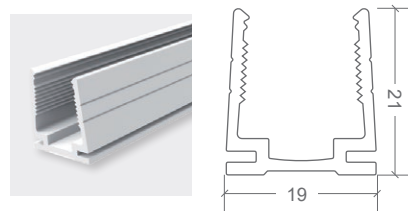

NEON ARC | MOUNTING ACCESSORIES

CODE	ACCESSORY	L1	L2	HOLE DIMENSIONS	HOLE NUMBER
BL-LS-4803	SELF-LOCKING ALUMINIUM PROFILE 2m	100mm	200mm	4 × 10mm	10
BL-LS-4804	PLASTIC PROFILE 2m	100mm	200mm	Ø3.5mm	10
BL-LS-4805	PLASTIC PROFILE 1m	100mm	200mm	Ø3.5mm	5
BL-LS-4813	BENDABLE STAINLESS STEEL PROFILE 890MM <i>MULTIPLE FIXING LOCATIONS</i>	-	-	-	-
BL-LS-4814	HYBRID PROFILE 2m	100mm	200mm	4 × 10mm	10
BL-LS-4817	SERRATED ALUMINIUM CLIP 20MM	10mm	-	4 × 10mm	1