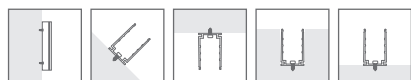

SELF-LOCKING ALUMINIUM PROFILE 2M