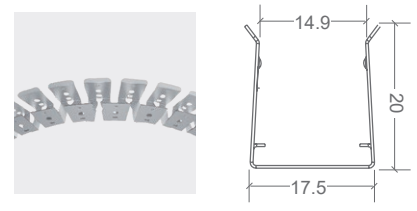

## NEON ARC | MOUNTING ACCESSORIES

CODE	ACCESSORY	L1	L2	HOLE DIMENSIONS	HOLE NUMBER
BL-LS-4803	SELF-LOCKING ALUMINIUM PROFILE 2m	100mm	200mm	4 × 10mm	10
BL-LS-4804	PLASTIC PROFILE 2m	100mm	200mm	Ø3.5mm	10
BL-LS-4805	PLASTIC PROFILE 1m	100mm	200mm	Ø3.5mm	5
BL-LS-4813	BENDABLE STAINLESS STEEL PROFILE 890MM <i>MULTIPLE FIXING LOCATIONS</i>	-	-	-	-
BL-LS-4814	HYBRID PROFILE 2m	100mm	200mm	4 × 10mm	10
BL-LS-4817	SERRATED ALUMINIUM CLIP 20MM	10mm	-	4 × 10mm	1

SELF-LOCKING ALUMINIUM PROFILE 2M

PLASTIC PROFILE

BENDABLE STAINLESS STEEL PROFILE 890MM

HYBRID PROFILE 2M

SERRATED ALUMINIUM 20MM MOUNTING CLIP