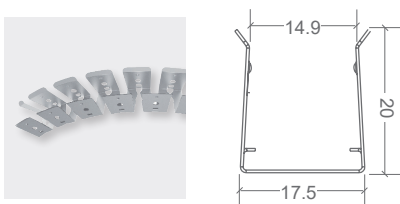

NEON ARC | MOUNTING ACCESSORIES

CODE	ACCESSORY	L1	L2	HOLE DIMENSIONS	HOLE NUMBER
BL-LS-4803	SELF-LOCKING ALUMINIUM PROFILE 2m	100mm	200mm	Ø3.5mm	10
BL-LS-4802	SELF-LOCKING ALUMINIUM V2 MOUNTING CLIP 35mm	5mm	25mm	Ø3.5mm	2
BL-LS-4804	PLASTIC PROFILE 2m	100mm	200mm	Ø3.5mm	10
BL-LS-4805	PLASTIC PROFILE 1m	100mm	200mm	Ø3.5mm	5
BL-LS-4813	CURVE STAINLESS STEEL PROFILE 900MM MULTIPLE FIXING LOCATIONS	-	-	-	-

SELF-LOCKING ALUMINIUM PROFILE

SELF-LOCKING ALUMINIUM V2 MOUNTING CLIP

PLASTIC PROFILE 2M

CURVE STAINLESS STEEL PROFILE 900MM