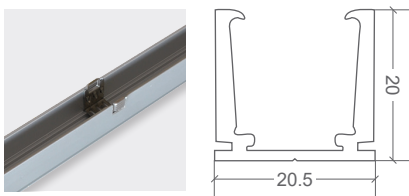

NEON ARC | MOUNTING ACCESSORIES

CODE	ACCESSORY	L1	L2	HOLE DIMENSIONS	HOLE NUMBER
BL-LS-4803	SELF-LOCKING ALUMINIUM PROFILE 2m	100mm	200mm	Ø3.5mm	10
BL-LS-4802	SELF-LOCKING ALUMINIUM V2 MOUNTING CLIP 35mm	5mm	25mm	Ø3.5mm	2
BL-LS-4804	PLASTIC PROFILE 2m	100mm	200mm	Ø3.5mm	10
BL-LS-4805	PLASTIC PROFILE 1m	100mm	200mm	Ø3.5mm	5
BL-LS-4813	CURVE STAINLESS STEEL PROFILE 900MM MULTIPLE FIXING LOCATIONS	-	-	-	-

SELF-LOCKING ALUMINIUM PROFILE

SELF-LOCKING ALUMINIUM V2 MOUNTING CLIP

PLASTIC PROFILE 2M

CURVE STAINLESS STEEL PROFILE 900MM