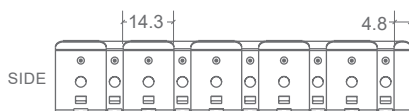

NEON ARC | MOUNTING ACCESSORIES

CODE	ACCESSORY	L1	L2	HOLE DIMENSIONS	HOLE NUMBER
BL-LS-4803	SELF-LOCKING ALUMINIUM PROFILE 2m	100mm	200mm	Ø3.5mm	10
BL-LS-4802	SELF-LOCKING ALUMINIUM V2 MOUNTING CLIP 35mm	5mm	25mm	Ø3.5mm	2
BL-LS-4804	PLASTIC PROFILE 2m	100mm	200mm	Ø3.5mm	10
BL-LS-4805	PLASTIC PROFILE 1m	100mm	200mm	Ø3.5mm	5
BL-LS-4813	CURVE STAINLESS STEEL PROFILE 900MM MULTIPLE FIXING LOCATIONS	-	-	-	-

SELF-LOCKING ALUMINIUM PROFILE

SELF-LOCKING ALUMINIUM V2 MOUNTING CLIP

PLASTIC PROFILE 2M

CURVE STAINLESS STEEL PROFILE 900MM