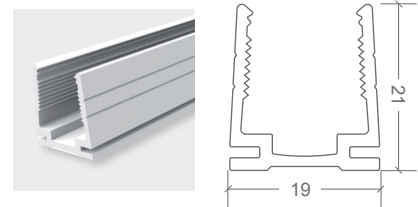

NEON ARC | MOUNTING ACCESSORIES

CODE	ACCESSORY	L1	L2	HOLE DIMENSIONS	HOLE NUMBER
BL-LS-4803	SELF-LOCKING ALUMINIUM PROFILE 2m	100mm	200mm	Ø3.5mm	10
BL-LS-4802	SELF-LOCKING ALUMINIUM V2 MOUNTING CLIP 35mm	5mm	25mm	Ø3.5mm	2
BL-LS-4804	PLASTIC PROFILE 2m	100mm	200mm	Ø3.5mm	10
BL-LS-4805	PLASTIC PROFILE 1m	100mm	200mm	Ø3.5mm	5
BL-LS-4813	CURVE STAINLESS STEEL PROFILE 900MM MULTIPLE FIXING LOCATIONS	-	-	-	-

SELF-LOCKING ALUMINIUM PROFILE

SELF-LOCKING ALUMINIUM V2 MOUNTING CLIP

PLASTIC PROFILE 2M

CURVE STAINLESS STEEL PROFILE 900MM