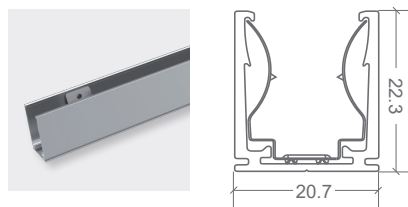

NEON ARC | MOUNTING ACCESSORIES

CODE	ACCESSORY	L1	L2	HOLE DIMENSIONS	HOLE NUMBER
BL-LS-4803	SELF-LOCKING ALUMINIUM PROFILE 2m	100mm	200mm	Ø3.5mm	10
BL-LS-4802	SELF-LOCKING ALUMINIUM V2 MOUNTING CLIP 35mm	5mm	25mm	Ø3.5mm	2
BL-LS-4804	PLASTIC PROFILE 2m	100mm	200mm	Ø3.5mm	10
BL-LS-4805	PLASTIC PROFILE 1m	100mm	200mm	Ø3.5mm	5
BL-LS-4813	CURVE STAINLESS STEEL PROFILE 900MM MULTIPLE FIXING LOCATIONS	-	-	-	-

SELF-LOCKING ALUMINIUM PROFILE

SELF-LOCKING ALUMINIUM V2 MOUNTING CLIP

PLASTIC PROFILE 2M

CURVE STAINLESS STEEL PROFILE 900MM