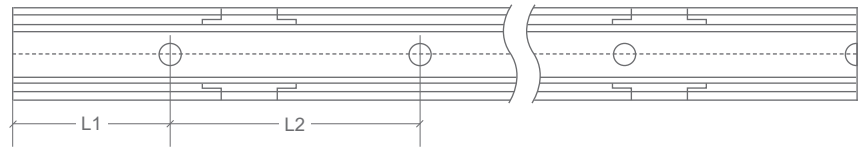

NEON ARC | MOUNTING ACCESSORIES

CODE	ACCESSORY	L1	L2	HOLE DIMENSIONS	HOLE NUMBER
BL-LS-4803	SELF-LOCKING ALUMINIUM PROFILE 2m	100mm	200mm	Ø3.5mm	10
BL-LS-4802	SELF-LOCKING ALUMINIUM V2 MOUNTING CLIP 35mm	5mm	25mm	Ø3.5mm	2
BL-LS-4804	PLASTIC PROFILE 2m	100mm	200mm	Ø3.5mm	10
BL-LS-4805	PLASTIC PROFILE 1m	100mm	200mm	Ø3.5mm	5
BL-LS-4813	CURVE STAINLESS STEEL PROFILE 900MM MULTIPLE FIXING LOCATIONS	-	-	-	-

SELF-LOCKING ALUMINIUM PROFILE

SELF-LOCKING ALUMINIUM V2 MOUNTING CLIP

PLASTIC PROFILE 2M

CURVE STAINLESS STEEL PROFILE 900MM