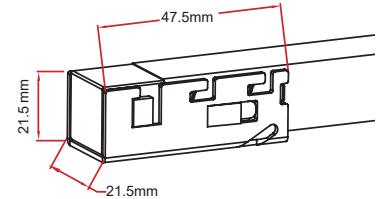

NEON ARC | CONNECTIONS

CLASP CONNECTIONS - IP65

FEED CONNECTOR SUPPLIED AS 1M CABLE
 INSTALLATION WITH DOUBLE POWER FEED:
 FEED 01 + FEED 02

TOP END FEED

END CAP

TOP END FEED

END CAP

	01	02	
WHITE	BL-LS-4806	BL-LS-4807	BL-LS-4801
TUNEABLE	-	-	-
RGB	-	-	-
RGB CHASING	-	-	-
RGBW	-	-	-

SNAP CONNECTIONS - IP67

SUITABLE FOR OUTDOOR APPLICATIONS
 MUST BE FITTED CORRECTLY FOR IP67 RATING
 FEED CONNECTORS SUPPLIED AS 1M CABLE STANDARD,
 CHECK WITH BRIGHT LIGHT FOR ALTERNATE LENGTHS
 INSTALLATION WITH DOUBLE POWER FEED: FEED 01 + FEED 02