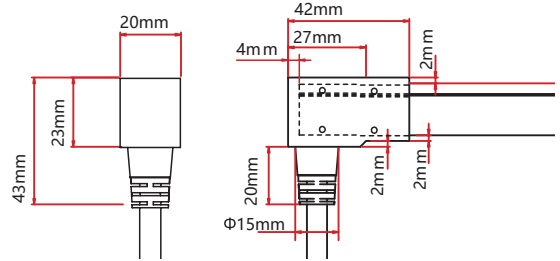

CALL US TO DISCUSS USING
 INJECTION MOULDING FOR
 YOUR NEXT PROJECT

SIDE FEED BOTTOM FEED TOP END FEED END CAP FLEXIBLE CONNECTOR

WHITE	●	●	●	●	●
TUNEABLE	●	●	●	●	●
RGB	●	●	●	●	●
RGB CHASING	●	●	●	●	●
RGBW	●	●	●	●	●

SIDE FEED

BOTTOM FEED

TOP END FEED

END CAP

FLEXIBLE CONNECTOR