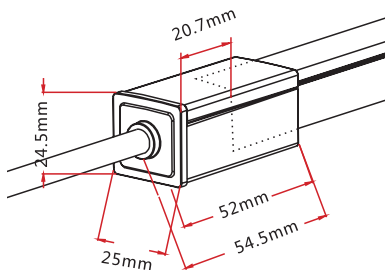

TOP END FEED

END CAP

FLEXIBLE CONNECTOR

	01	02		
WHITE	BL-LS-4808	BL-LS-4809	BL-LS-4811	BL-LS-4810
TUNEABLE	-	-	-	-
RGB	-	-	-	-
RGB CHASING	-	-	-	-
RGBW	-	-	-	-

SNAPTOPENDFEEDCONNECTOR

SNAPENDCAP

SNAPFLEXIBLECONNECTOR

NEON ARC | CONNECTIONS

SLIMLINE INJECTION MOULDING CONNECTIONS - IP67

CALL US TO DISCUSS USING INJECTION MOULDING FOR YOUR NEXT PROJECT

REQUIRES FITTING AT FACTORY. LEAD TIMES APPLY
 SUITABLE FOR OUTDOOR APPLICATIONS
 FEED CONNECTORS SUPPLIED AS 1M CABLE STANDARD, CHECK WITH BRIGHT LIGHT FOR ALTERNATE LENGTHS