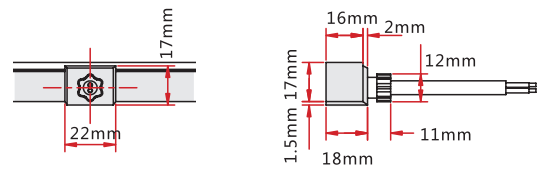

SIDE FEED BOTTOM FEED TOP END FEED MIDDLEFEED END CAP FLEXIBLE CONNECTOR T FEED

WHITE	●	●	●	●	●	●	●
TUNEABLE	●	●	●	●	●	●	●
RGB	●	●	●	●	●	●	●
RGB CHASING	●	●	●	-	●	●	●
RGBW	●	●	●	-	●	●	●

SIDE FEED

BOTTOM FEED

TOP END FEED

MIDDLE FEED

END CAP

FLEXIBLE CONNECTOR

T-FEED

NEON ARC | CONNECTIONS

CAPPED DUAL INJECTION MOULDING - IP68

REQUIRES FITTING AT FACTORY. LEAD TIMES APPLY
 SUITABLE FOR OUTDOOR APPLICATIONS
 FEED CONNECTORS SUPPLIED AS 1M CABLE
 STANDARD, CHECK WITH BRIGHT LIGHT FOR
 ALTERNATE LENGTHS