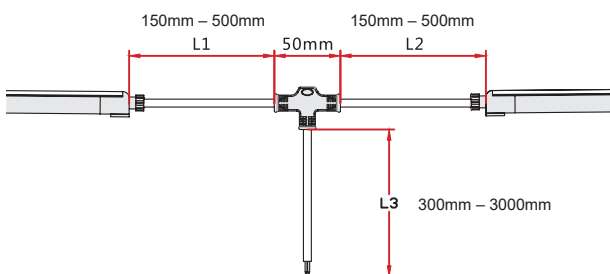

TOP END FEED

MIDDLE FEED

END CAP

FLEXIBLE CONNECTOR

T-FEED

NEON ARC | CONNECTIONS

CAPPED DUAL INJECTION MOULDING - IP68

REQUIRES FITTING AT FACTORY. LEAD TIMES APPLY
 SUITABLE FOR OUTDOOR APPLICATIONS
 FEED CONNECTORS SUPPLIED AS 1M CABLE
 STANDARD, CHECK WITH BRIGHT LIGHT FOR
 ALTERNATE LENGTHS