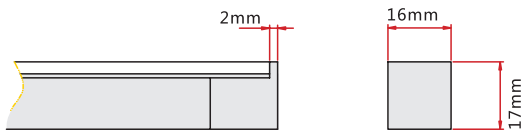

NEON ARC | CONNECTIONS

SLIMLINE INJECTION MOULDING CONNECTIONS - IP67

CALL US TO DISCUSS USING INJECTION MOULDING FOR YOUR NEXT PROJECT

REQUIRES FITTING AT FACTORY. LEAD TIMES APPLY
SUITABLE FOR OUTDOOR APPLICATIONS
FEED CONNECTORS SUPPLIED AS 1M CABLE STANDARD, CHECK WITH BRIGHT LIGHT FOR ALTERNATE LENGTHS

WHITE	●	●	●	●	●	●	●
TUNEABLE	●	●	●	●	●	●	●
RGB	●	●	●	●	●	●	●
RGB CHASING	●	●	●	-	●	●	●
RGBW	●	●	●	-	●	●	●

END CAP