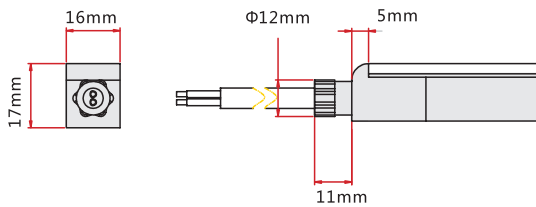

SIDE FEED BOTTOM FEED TOP END FEED MIDDLEFEED END CAP FLEXIBLE CONNECTOR T FEED

WHITE	●	●	●	●	●	●	●
TUNEABLE	●	●	●	●	●	●	●
RGB	●	●	●	●	●	●	●
RGB CHASING	●	●	●	-	●	●	●
RGBW	●	●	●	-	●	●	●

SIDE FEED

BOTTOM FEED

TOP END FEED

MIDDLE FEED

END CAP

FLEXIBLE CONNECTOR

T-FEED

NEON ARC | CONNECTIONS

CAPPED DUAL INJECTION MOULDING - IP68

REQUIRES FITTING AT FACTORY. LEAD TIMES APPLY
 SUITABLE FOR OUTDOOR APPLICATIONS
 FEED CONNECTORS SUPPLIED AS 1M CABLE
 STANDARD, CHECK WITH BRIGHT LIGHT FOR
 ALTERNATE LENGTHS