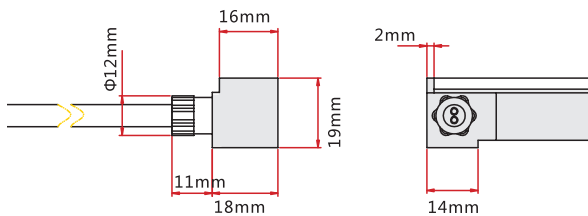

NEON ARC | CONNECTIONS

SLIMLINE INJECTION MOULDING CONNECTIONS - IP67

CALL US TO DISCUSS USING INJECTION MOULDING FOR YOUR NEXT PROJECT

REQUIRES FITTING AT FACTORY. LEAD TIMES APPLY
SUITABLE FOR OUTDOOR APPLICATIONS
FEED CONNECTORS SUPPLIED AS 1M CABLE STANDARD, CHECK WITH BRIGHT LIGHT FOR ALTERNATE LENGTHS

WHITE	●	●	●	●	●	●	●
TUNEABLE	●	●	●	●	●	●	●
RGB	●	●	●	●	●	●	●
RGB CHASING	●	●	●	-	●	●	●
RGBW	●	●	●	-	●	●	●

SIDE FEED