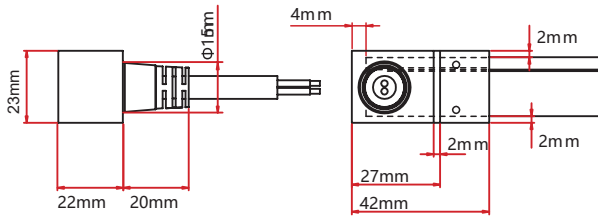

NEON ARC | CONNECTIONS

CAPPED DUAL INJECTION MOULDING - IP68

REQUIRES FITTING AT FACTORY. LEAD TIMES APPLY
SUITABLE FOR OUTDOOR APPLICATIONS
FEED CONNECTORS SUPPLIED AS 1M CABLE
STANDARD, CHECK WITH BRIGHT LIGHT FOR
ALTERNATE LENGTHS

CALL US TO DISCUSS USING
INJECTION MOULDING FOR
YOUR NEXT PROJECT

WHITE	●	●	●	●	●
TUNEABLE	●	●	●	●	●
RGB	●	●	●	●	●
RGB CHASING	●	●	●	●	●
RGBW	●	●	●	●	●

SIDE FEED