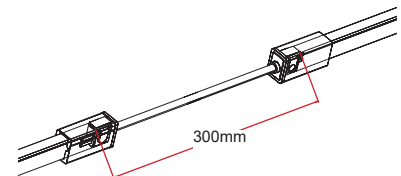

SNAP CONNECTIONS - IP67

SUITABLE FOR OUTDOOR APPLICATIONS
 MUST BE FITTED CORRECTLY FOR IP67 RATING
 FEED CONNECTORS SUPPLIED AS 1M CABLE STANDARD,
 CHECK WITH BRIGHT LIGHT FOR ALTERNATE LENGTHS
 INSTALLATION WITH DOUBLE POWER FEED: FEED 01 + FEED 02

TOP END FEED

END CAP

FLEXIBLE CONNECTOR

	01	02		
WHITE	BL-LS-4808	BL-LS-4809	BL-LS-4811	BL-LS-4810
TUNEABLE	-	-	-	-
RGB	-	-	-	-
RGB CHASING	-	-	-	-
RGBW	-	-	-	-

SNAPTOPENDFEEDCONNECTOR

SNAPENDCAP

SNAPFLEXIBLECONNECTOR

NEON ARC | CONNECTIONS

SLIMLINE INJECTION MOULDING CONNECTIONS - IP67

CALL US TO DISCUSS USING INJECTION MOULDING FOR YOUR NEXT PROJECT

REQUIRES FITTING AT FACTORY. LEAD TIMES APPLY
 SUITABLE FOR OUTDOOR APPLICATIONS
 FEED CONNECTORS SUPPLIED AS 1M CABLE STANDARD, CHECK WITH BRIGHT LIGHT FOR ALTERNATE LENGTHS

TOP END FEED

MIDDLE FEED

END CAP

FLEXIBLE CONNECTOR

T-FEED

NEON ARC | CONNECTIONS

CAPPED DUAL INJECTION MOULDING - IP68

REQUIRES FITTING AT FACTORY. LEAD TIMES APPLY
 SUITABLE FOR OUTDOOR APPLICATIONS
 FEED CONNECTORS SUPPLIED AS 1M CABLE
 STANDARD, CHECK WITH BRIGHT LIGHT FOR
 ALTERNATE LENGTHS