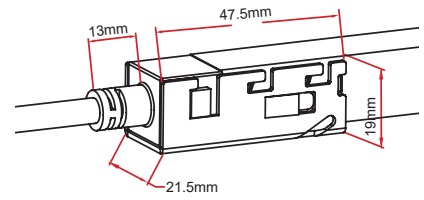

NEON ARC | CONNECTIONS

CLASP CONNECTIONS - IP65

FEED CONNECTOR SUPPLIED AS 1M CABLE
 INSTALLATION WITH DOUBLE POWER FEED:
 FEED 01 + FEED 02

TOP END FEED

END CAP

TOP END FEED

END CAP

	01	02	
WHITE	BL-LS-4806	BL-LS-4807	BL-LS-4801
TUNEABLE	-	-	-
RGB	-	-	-
RGB CHASING	-	-	-
RGBW	-	-	-

SNAP CONNECTIONS - IP67

SUITABLE FOR OUTDOOR APPLICATIONS
 MUST BE FITTED CORRECTLY FOR IP67 RATING
 FEED CONNECTORS SUPPLIED AS 1M CABLE STANDARD,
 CHECK WITH BRIGHT LIGHT FOR ALTERNATE LENGTHS
 INSTALLATION WITH DOUBLE POWER FEED: FEED 01 + FEED 02