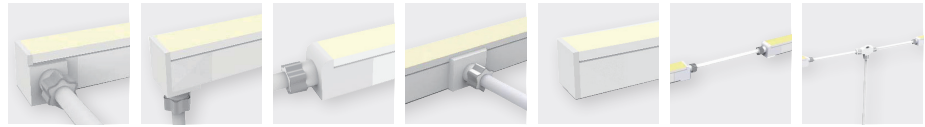

SNAP CONNECTIONS - IP67

SUITABLE FOR OUTDOOR APPLICATIONS
 MUST BE FITTED CORRECTLY FOR IP67 RATING
 FEED CONNECTORS SUPPLIED AS 1M CABLE STANDARD,
 CHECK WITH BRIGHT LIGHT FOR ALTERNATE LENGTHS
 INSTALLATION WITH DOUBLE POWER FEED: FEED 01 + FEED 02

TOP END FEED

END CAP

FLEXIBLE CONNECTOR

	01	02		
WHITE	BL-LS-4808	BL-LS-4809	BL-LS-4811	BL-LS-4810
TUNEABLE	-	-	-	-
RGB	-	-	-	-
RGB CHASING	-	-	-	-
RGBW	-	-	-	-

SNAPTOPENDFEEDCONNECTOR

SNAPENDCAP

SNAPFLEXIBLECONNECTOR

NEON ARC | CONNECTIONS

SLIMLINE INJECTION MOULDING CONNECTIONS - IP67

CALL US TO DISCUSS USING INJECTION MOULDING FOR YOUR NEXT PROJECT

REQUIRES FITTING AT FACTORY. LEAD TIMES APPLY
 SUITABLE FOR OUTDOOR APPLICATIONS
 FEED CONNECTORS SUPPLIED AS 1M CABLE STANDARD, CHECK WITH BRIGHT LIGHT FOR ALTERNATE LENGTHS

TOP END FEED

MIDDLE FEED

END CAP

FLEXIBLE CONNECTOR

T-FEED

NEON ARC | CONNECTIONS

CAPPED DUAL INJECTION MOULDING - IP68

REQUIRES FITTING AT FACTORY. LEAD TIMES APPLY
 SUITABLE FOR OUTDOOR APPLICATIONS
 FEED CONNECTORS SUPPLIED AS 1M CABLE
 STANDARD, CHECK WITH BRIGHT LIGHT FOR
 ALTERNATE LENGTHS