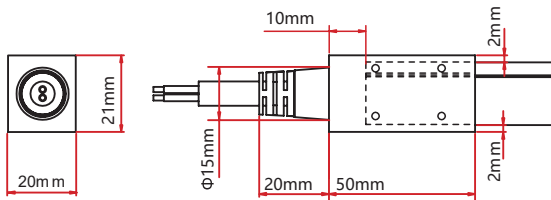

CALL US TO DISCUSS USING
 INJECTION MOULDING FOR
 YOUR NEXT PROJECT

SIDE FEED BOTTOM FEED TOP END FEED END CAP FLEXIBLE CONNECTOR

WHITE	●	●	●	●	●
TUNEABLE	●	●	●	●	●
RGB	●	●	●	●	●
RGB CHASING	●	●	●	●	●
RGBW	●	●	●	●	●

SIDE FEED

BOTTOM FEED

TOP END FEED

END CAP

FLEXIBLE CONNECTOR