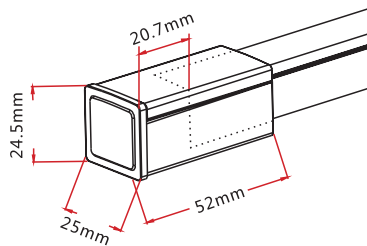

TOP END FEED

END CAP

FLEXIBLE CONNECTOR

	01	02		
WHITE	BL-LS-4808	BL-LS-4809	BL-LS-4811	BL-LS-4810
TUNEABLE	-	-	-	-
RGB	-	-	-	-
RGB CHASING	-	-	-	-
RGBW	-	-	-	-

SNAPTOPENDFEEDCONNECTOR

SNAPENDCAP

SNAPFLEXIBLECONNECTOR