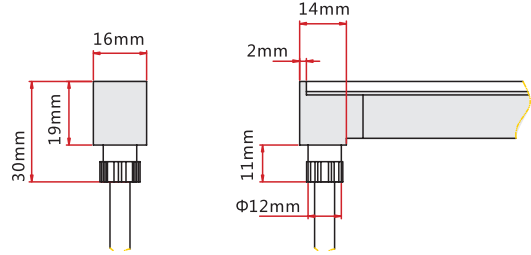

BOTTOM FEED