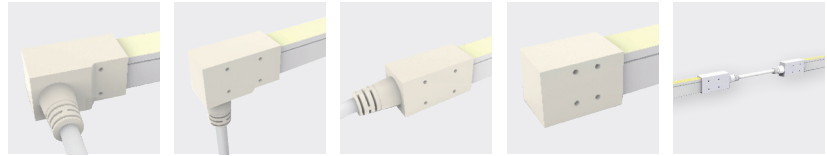

SIDE FEED BOTTOM FEED TOP END FEED MIDDLEFEED END CAP FLEXIBLE CONNECTOR T FEED

WHITE	●	●	●	●	●	●	●
TUNEABLE	●	●	●	●	●	●	●
RGB	●	●	●	●	●	●	●
RGB CHASING	●	●	●	-	●	●	●
RGBW	●	●	●	-	●	●	●

SIDE FEED

BOTTOM FEED

TOP END FEED

MIDDLE FEED

END CAP

FLEXIBLE CONNECTOR

T-FEED

NEON ARC | CONNECTIONS

CAPPED DUAL INJECTION MOULDING - IP68

REQUIRES FITTING AT FACTORY. LEAD TIMES APPLY
 SUITABLE FOR OUTDOOR APPLICATIONS
 FEED CONNECTORS SUPPLIED AS 1M CABLE
 STANDARD, CHECK WITH BRIGHT LIGHT FOR
 ALTERNATE LENGTHS

CALL US TO DISCUSS USING
 INJECTION MOULDING FOR
 YOUR NEXT PROJECT

SIDE FEED BOTTOM FEED TOP END FEED END CAP FLEXIBLE CONNECTOR

WHITE	●	●	●	●	●
TUNEABLE	●	●	●	●	●
RGB	●	●	●	●	●
RGB CHASING	●	●	●	●	●
RGBW	●	●	●	●	●

SIDE FEED

BOTTOM FEED

TOP END FEED

END CAP

FLEXIBLE CONNECTOR