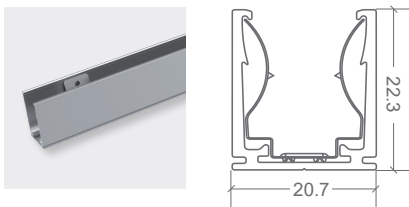

## NEON ARC | SAUNA | MOUNTING ACCESSORIES

SELF-LOCKING ALUMINIUM PROFILE / MOUNTING CLIP HOLE LOCATION DIAGRAM

CODE	ACCESSORY	L1	L2	HOLE DIMENSIONS	HOLE NUMBER
BL-LS-4803	SELF-LOCKING ALUMINIUM PROFILE 2m	100mm	200mm	4 × 10mm	10
BL-LS-4813	BENDABLE STAINLESS STEEL PROFILE 890MM <i>MULTIPLE FIXING LOCATIONS</i>	-	-	-	-
BL-LS-4817	SERRATED ALUMINIUM CLIP 20MM	10mm	-	4 × 10mm	1

SELF-LOCKING ALUMINIUM PROFILE 2M

BENDABLE STAINLESS STEEL PROFILE 890MM

SERRATED ALUMINIUM  
20MM MOUNTING CLIP