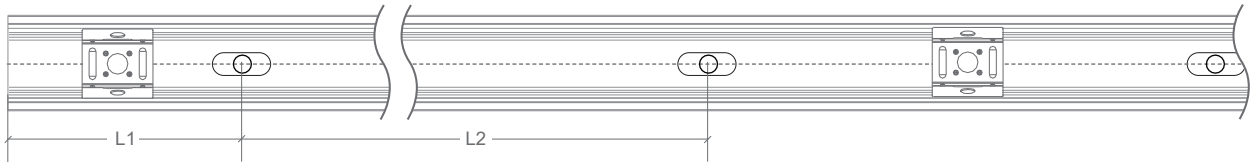

## NEON ARC | SAUNA | MOUNTING ACCESSORIES

SELF-LOCKING ALUMINIUM PROFILE / MOUNTING CLIP HOLE LOCATION DIAGRAM

CODE	ACCESSORY	L1	L2	HOLE DIMENSIONS	HOLE NUMBER
BL-LS-4803	SELF-LOCKING ALUMINIUM PROFILE 2m	100mm	200mm	4 × 10mm	10
BL-LS-4813	BENDABLE STAINLESS STEEL PROFILE 890MM <i>MULTIPLE FIXING LOCATIONS</i>	-	-	-	-
BL-LS-4817	SERRATED ALUMINIUM CLIP 20MM	10mm	-	4 × 10mm	1

SELF-LOCKING ALUMINIUM PROFILE 2M

BENDABLE STAINLESS STEEL PROFILE 890MM

SERRATED ALUMINIUM  
20MM MOUNTING CLIP