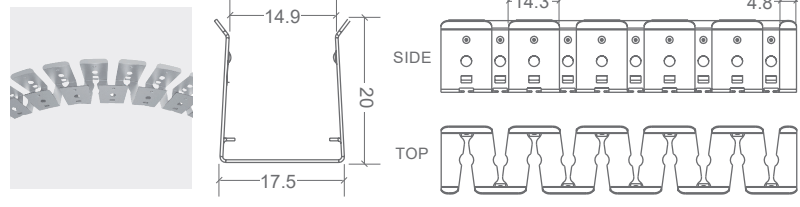

## NEON ARC | SAUNA | MOUNTING ACCESSORIES

SELF-LOCKING ALUMINIUM PROFILE / MOUNTING CLIP HOLE LOCATION DIAGRAM

CODE	ACCESSORY	L1	L2	HOLE DIMENSIONS	HOLE NUMBER
BL-LS-4803	SELF-LOCKING ALUMINIUM PROFILE 2m	100mm	200mm	4 × 10mm	10
BL-LS-4813	BENDABLE STAINLESS STEEL PROFILE 890MM <i>MULTIPLE FIXING LOCATIONS</i>	-	-	-	-
BL-LS-4817	SERRATED ALUMINIUM CLIP 20MM	10mm	-	4 × 10mm	1

SELF-LOCKING ALUMINIUM PROFILE 2M

BENDABLE STAINLESS STEEL PROFILE 890MM

SERRATED ALUMINIUM  
20MM MOUNTING CLIP