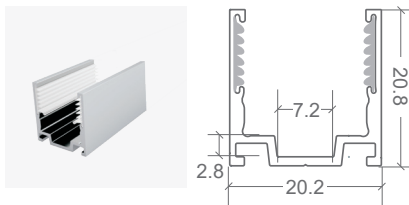

## NEON ARC | SAUNA | MOUNTING ACCESSORIES

SELF-LOCKING ALUMINIUM PROFILE / MOUNTING CLIP HOLE LOCATION DIAGRAM

CODE	ACCESSORY	L1	L2	HOLE DIMENSIONS	HOLE NUMBER
BL-LS-4803	SELF-LOCKING ALUMINIUM PROFILE 2m	100mm	200mm	4 × 10mm	10
BL-LS-4813	BENDABLE STAINLESS STEEL PROFILE 890MM <i>MULTIPLE FIXING LOCATIONS</i>	-	-	-	-
BL-LS-4817	SERRATED ALUMINIUM CLIP 20MM	10mm	-	4 × 10mm	1

SELF-LOCKING ALUMINIUM PROFILE 2M

BENDABLE STAINLESS STEEL PROFILE 890MM

SERRATED ALUMINIUM  
20MM MOUNTING CLIP