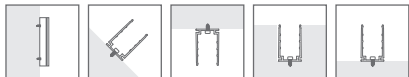

## NEON ARC | SAUNA | MOUNTING ACCESSORIES

SELF-LOCKING ALUMINIUM PROFILE / MOUNTING CLIP HOLE LOCATION DIAGRAM

CODE	ACCESSORY	L1	L2	HOLE DIMENSIONS	HOLE NUMBER
BL-LS-4803	SELF-LOCKING ALUMINIUM PROFILE 2m	100mm	200mm	4 × 10mm	10
BL-LS-4813	BENDABLE STAINLESS STEEL PROFILE 890MM <i>MULTIPLE FIXING LOCATIONS</i>	-	-	-	-
BL-LS-4817	SERRATED ALUMINIUM CLIP 20MM	10mm	-	4 × 10mm	1

SELF-LOCKING ALUMINIUM PROFILE 2M

BENDABLE STAINLESS STEEL PROFILE 890MM

SERRATED ALUMINIUM  
20MM MOUNTING CLIP