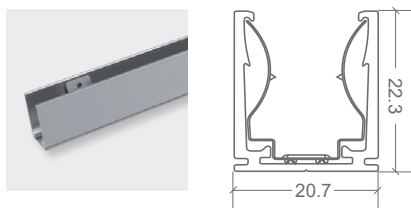

NEON ARC | MOUNTING ACCESSORIES

CODE	ACCESSORY	L1	L2	HOLE DIMENSIONS	HOLE NUMBER
BL-LS-4803	SELF-LOCKING ALUMINIUM PROFILE 2m	100mm	200mm	4 × 10mm	10
BL-LS-4804	PLASTIC PROFILE 2m	100mm	200mm	Ø3.5mm	10
BL-LS-4805	PLASTIC PROFILE 1m	100mm	200mm	Ø3.5mm	5
BL-LS-4813	BENDABLE STAINLESS STEEL PROFILE 890MM <i>MULTIPLE FIXING LOCATIONS</i>	-	-	-	-
BL-LS-4814	HYBRID PROFILE 2m	100mm	200mm	4 × 10mm	10
BL-LS-4817	SERRATED ALUMINIUM CLIP 20MM	10mm	-	4 × 10mm	1

SELF-LOCKING ALUMINIUM PROFILE 2M

PLASTIC PROFILE

BENDABLE STAINLESS STEEL PROFILE 890MM

HYBRID PROFILE 2M

SERRATED ALUMINIUM 20MM MOUNTING CLIP