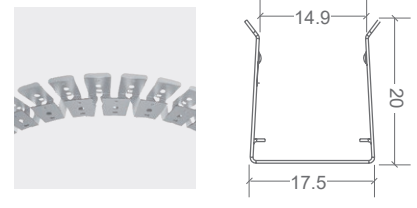

NEON ARC | MOUNTING ACCESSORIES

CODE	ACCESSORY	L1	L2	HOLE DIMENSIONS	HOLE NUMBER
BL-LS-4803	SELF-LOCKING ALUMINIUM PROFILE 2m	100mm	200mm	4 × 10mm	10
BL-LS-4804	PLASTIC PROFILE 2m	100mm	200mm	Ø3.5mm	10
BL-LS-4805	PLASTIC PROFILE 1m	100mm	200mm	Ø3.5mm	5
BL-LS-4813	BENDABLE STAINLESS STEEL PROFILE 890MM <i>MULTIPLE FIXING LOCATIONS</i>	-	-	-	-
BL-LS-4814	HYBRID PROFILE 2m	100mm	200mm	4 × 10mm	10
BL-LS-4817	SERRATED ALUMINIUM CLIP 20MM	10mm	-	4 × 10mm	1

SELF-LOCKING ALUMINIUM PROFILE 2M

PLASTIC PROFILE

BENDABLE STAINLESS STEEL PROFILE 890MM

HYBRID PROFILE 2M

SERRATED ALUMINIUM 20MM MOUNTING CLIP