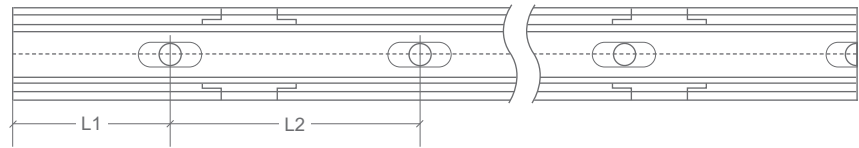

NEON ARC | MOUNTING ACCESSORIES

CODE	ACCESSORY	L1	L2	HOLE DIMENSIONS	HOLE NUMBER
BL-LS-4803	SELF-LOCKING ALUMINIUM PROFILE 2m	100mm	200mm	4 × 10mm	10
BL-LS-4804	PLASTIC PROFILE 2m	100mm	200mm	Ø3.5mm	10
BL-LS-4805	PLASTIC PROFILE 1m	100mm	200mm	Ø3.5mm	5
BL-LS-4813	BENDABLE STAINLESS STEEL PROFILE 890MM <i>MULTIPLE FIXING LOCATIONS</i>	-	-	-	-
BL-LS-4814	HYBRID PROFILE 2m	100mm	200mm	4 × 10mm	10
BL-LS-4817	SERRATED ALUMINIUM CLIP 20MM	10mm	-	4 × 10mm	1

SELF-LOCKING ALUMINIUM PROFILE 2M

PLASTIC PROFILE

BENDABLE STAINLESS STEEL PROFILE 890MM

HYBRID PROFILE 2M

SERRATED ALUMINIUM 20MM MOUNTING CLIP