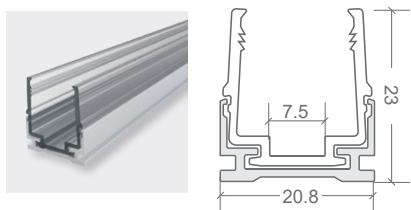

NEON ARC | MOUNTING ACCESSORIES

CODE	ACCESSORY	L1	L2	HOLE DIMENSIONS	HOLE NUMBER
BL-LS-4803	SELF-LOCKING ALUMINIUM PROFILE 2m	100mm	200mm	4 × 10mm	10
BL-LS-4804	PLASTIC PROFILE 2m	100mm	200mm	Ø3.5mm	10
BL-LS-4805	PLASTIC PROFILE 1m	100mm	200mm	Ø3.5mm	5
BL-LS-4813	BENDABLE STAINLESS STEEL PROFILE 890MM <i>MULTIPLE FIXING LOCATIONS</i>	-	-	-	-
BL-LS-4814	HYBRID PROFILE 2m	100mm	200mm	4 × 10mm	10
BL-LS-4817	SERRATED ALUMINIUM CLIP 20MM	10mm	-	4 × 10mm	1

SELF-LOCKING ALUMINIUM PROFILE 2M

PLASTIC PROFILE

BENDABLE STAINLESS STEEL PROFILE 890MM

HYBRID PROFILE 2M

SERRATED ALUMINIUM 20MM MOUNTING CLIP