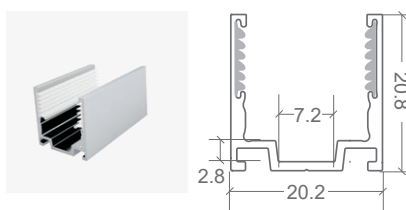

NEON ARC | MOUNTING ACCESSORIES

CODE	ACCESSORY	L1	L2	HOLE DIMENSIONS	HOLE NUMBER
BL-LS-4803	SELF-LOCKING ALUMINIUM PROFILE 2m	100mm	200mm	4 × 10mm	10
BL-LS-4804	PLASTIC PROFILE 2m	100mm	200mm	Ø3.5mm	10
BL-LS-4805	PLASTIC PROFILE 1m	100mm	200mm	Ø3.5mm	5
BL-LS-4813	BENDABLE STAINLESS STEEL PROFILE 890MM <i>MULTIPLE FIXING LOCATIONS</i>	-	-	-	-
BL-LS-4814	HYBRID PROFILE 2m	100mm	200mm	4 × 10mm	10
BL-LS-4817	SERRATED ALUMINIUM CLIP 20MM	10mm	-	4 × 10mm	1

SELF-LOCKING ALUMINIUM PROFILE 2M

PLASTIC PROFILE

BENDABLE STAINLESS STEEL PROFILE 890MM

HYBRID PROFILE 2M

SERRATED ALUMINIUM 20MM MOUNTING CLIP