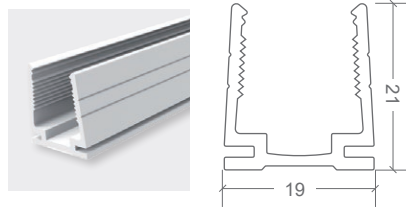

NEON ARC | MOUNTING ACCESSORIES

CODE	ACCESSORY	L1	L2	HOLE DIMENSIONS	HOLE NUMBER
BL-LS-4803	SELF-LOCKING ALUMINIUM PROFILE 2m	100mm	200mm	4 × 10mm	10
BL-LS-4804	PLASTIC PROFILE 2m	100mm	200mm	Ø3.5mm	10
BL-LS-4805	PLASTIC PROFILE 1m	100mm	200mm	Ø3.5mm	5
BL-LS-4813	BENDABLE STAINLESS STEEL PROFILE 890MM <i>MULTIPLE FIXING LOCATIONS</i>	-	-	-	-
BL-LS-4814	HYBRID PROFILE 2m	100mm	200mm	4 × 10mm	10
BL-LS-4817	SERRATED ALUMINIUM CLIP 20MM	10mm	-	4 × 10mm	1

SELF-LOCKING ALUMINIUM PROFILE 2M

PLASTIC PROFILE

BENDABLE STAINLESS STEEL PROFILE 890MM

HYBRID PROFILE 2M

SERRATED ALUMINIUM 20MM MOUNTING CLIP