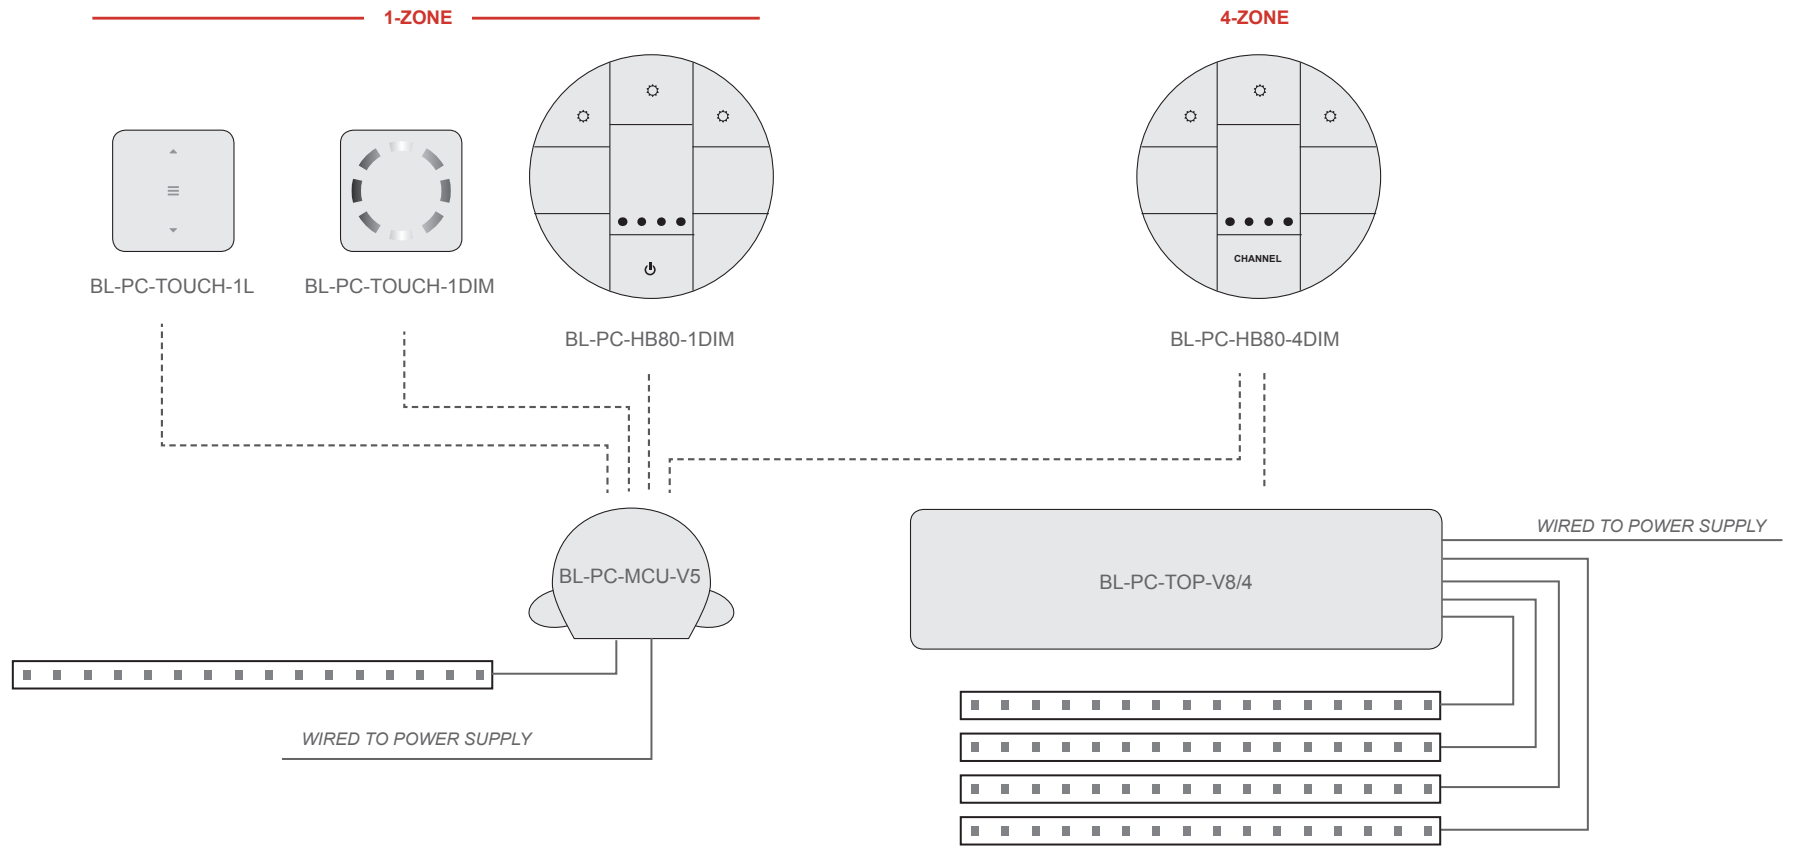

WIRELESS CONTROL GEAR

----- WIRELESS CONNECTION — WIRED CONNECTION

SINGLE COLOUR

TUNEABLE WHITE

RGB / RGBW

GENERIC