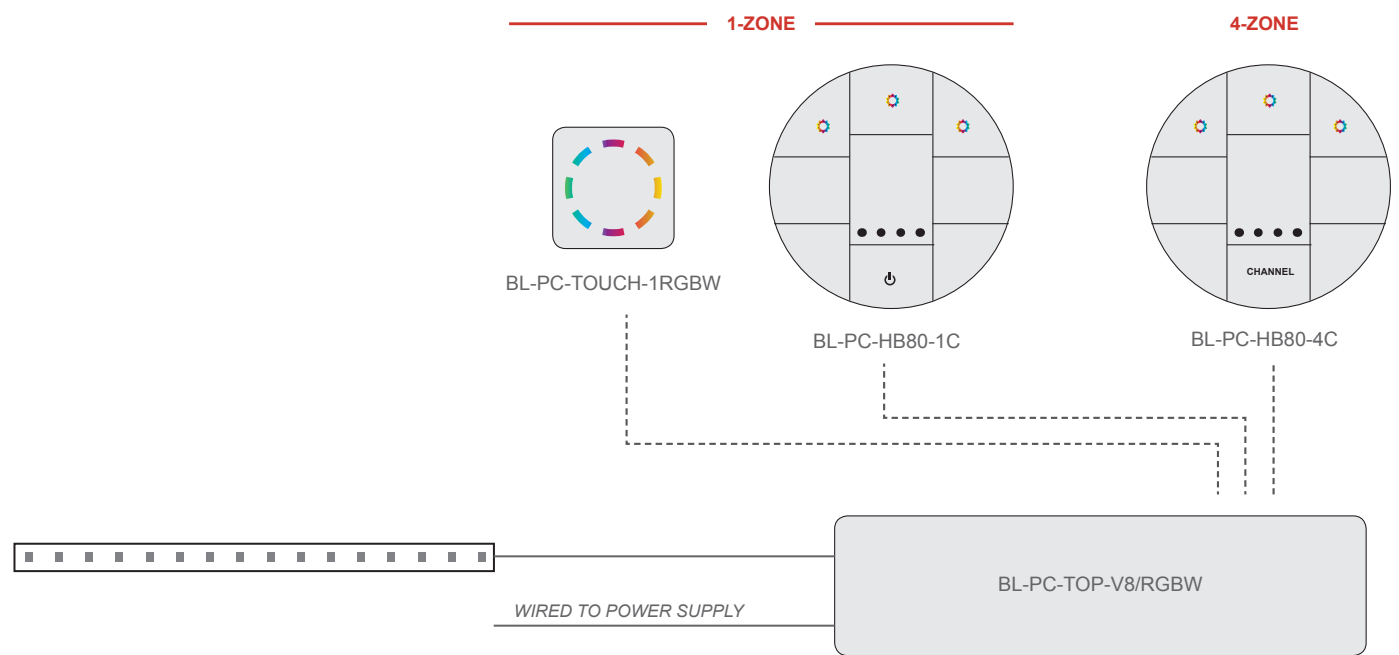

WIRELESS CONTROL GEAR

----- WIRELESS CONNECTION — WIRED CONNECTION

SINGLE COLOUR

TUNEABLE WHITE

RGB / RGBW

GENERIC