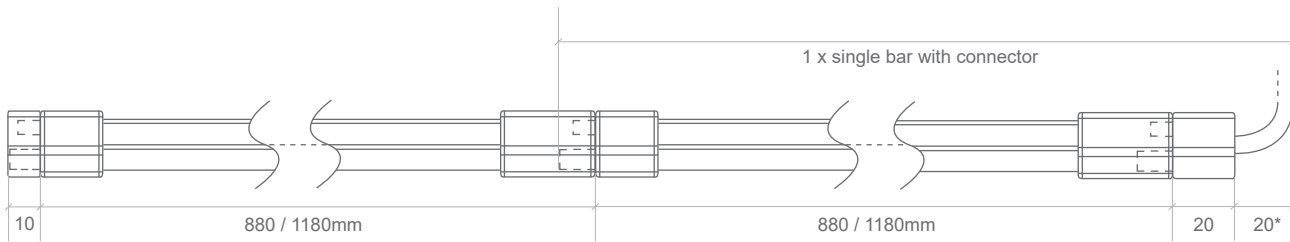

PROLINE

NZ/AUSTRALIA DOMESTIC

COLOUR	CODE	WATTS	LENGTH	LUMENS	CRI
NATURAL WHITE 4000K	IR-PL-1202-NW-880	12W	880mm	1150 lm	>80
	IR-PL-1502-NW-1180	15W	1180mm	1500 lm	
	IR-PL-1802-NW-1480	18W	1480mm	1820 lm	
RED/WHITE *	IR-PL-1802-RW-1180	18W	1180mm	1350 lm	>85
	IR-PL-2302-RW-1480	23W	1480mm	1660 lm	

* RED: 620-630NM / WHITE: 6000-7000K

INPUT VOLTS	24V DC Constant Voltage	SOURCE LIFE	50,000 hrs	HOUSING	Aluminium profile with moulded end caps and power feeds
OPERATING TEMP.	-5°C ~ +50°C	WARRANTY	5 years	MOUNTING	3 × stainless steel mounting clips required per light bar installed
MAX. RUN PER POWER FEED	3 × light bars				

*Allow 20mm for the cable to fit

ACCESSORIES

ACCESSORY	LENGTH	CODE
LED TO FEMALE IP67 CONNECTOR HARNESS	400mm	IR-PL-HN0101-400
MALE IP67 CONNECTOR TO MOLEX HARNESS	2000mm	IR-PL-HN0103-2000
LED CONNECTOR TO TIN-COATED WIRES	1500mm	IR-PL-HN0105-1500
	2000mm	IR-PL-HN0104-2000
LED TO LED CONNECTOR	150mm	IR-PL-HN0107-150
MALE IP67 CONNECTOR HARNESS TO TIN-COATED WIRES	2800mm	IR-PL-HN0110-2800
STAINLESS STEEL MOUNTING CLIP		IR-PL-CL02-SS
BLANK END CAP		IR-PL-HN0108-EC