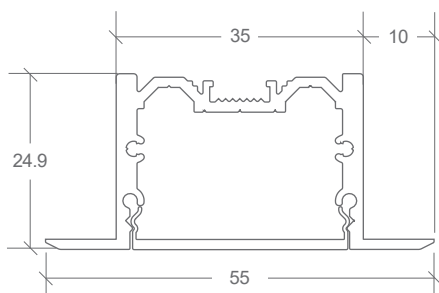

### FEATURES

- W55mm × H24mm (with 10mm trim)
- Opal polycarbonate diffuser
- Anodised aluminium, black or white powder-coat finishes
- Recess with screw-fix or via mount clip
- Wide trim ensures clean finish
- Provides thermal management for LED ribbon up to a maximum of Pro 30 or equivalent.
- For best visual performance, LED ribbon up to a maximum of Pro 12 or equivalent is recommended for glare management.

FINISH	DIFFUSER	CODE
ANODISED	OPAL	BL-LP-L05AO-XX
BLACK		BL-LP-L05BO-XX
WHITE		BL-LP-L05WO-XX

XX = (2M) 2 METRE or (4M) 4 METRE LENGTHS

ACCESSORY	CODE
ALUMINIUM END CAP W55 × H24.9 × D2MM (D12MM INCL TRIM)	BL-LP-L05X-EC
LOWLINE 05 MOUNTING CLIP (EACH)	BL-LP-L05-MC
JOINER STRAIGHT	BL-LP-J101S
JOINER 90° CORNER	BL-LP-J102C
JOINER 120° CORNER	BL-LP-J121C
JOINER VERTICAL TO HORIZONTAL	BL-LP-J103VH

### DIMENSIONS

### INSTALLATION

Recess - rebate groove can be between 40–50mm wide.  
See installation guide for more detailed instructions