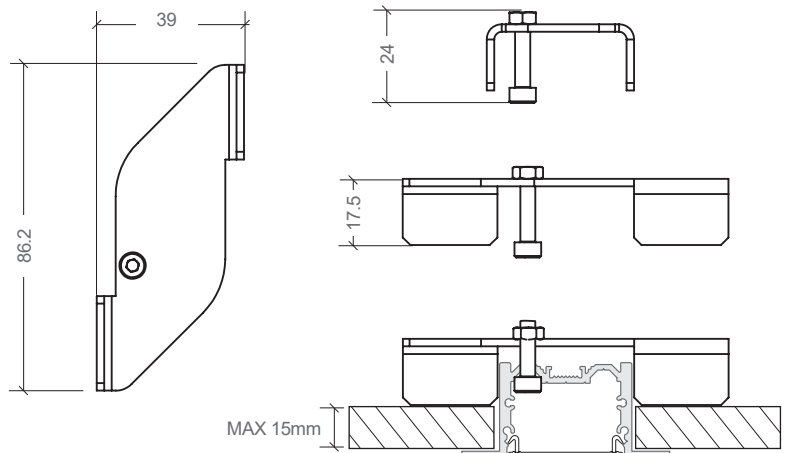

## LOWLINE 05 MOUNTING CLIP

CODE	DESCRIPTION	FEATURES
BL-LP-L05-MC	Lowline 05 Mounting Clip	<ul style="list-style-type: none"> <li>Lowline 05 profile ceiling installation</li> <li>Black powder-coat finish</li> <li>Suitable for up to 15mm ceiling</li> <li>To provide good support, clips should be spaced along profile with a minimum of 1m between each clip, and within 100mm of each end.</li> </ul>

#### 1) MOUNTING CLIP (WITHDRAWN / NOT LOCKED)

WITH ARMS WITHDRAWN INSERT PROFILE INTO CEILING CAVITY