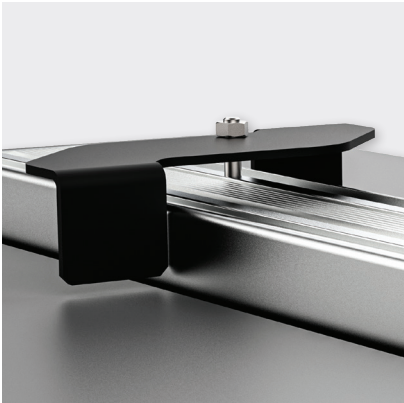

## LOWLINE 05 MOUNTING CLIP

CODE	DESCRIPTION	FEATURES
BL-LP-L05-MC	Lowline 05 Mounting Clip	<ul style="list-style-type: none"> <li>Lowline 05 profile ceiling installation</li> <li>Black powder-coat finish</li> <li>Suitable for up to 15mm ceiling</li> <li>To provide good support, clips should be spaced along profile with a minimum of 1m between each clip, and within 100mm of each end.</li> </ul>

#### 1) MOUNTING CLIP (WITHDRAWN / NOT LOCKED)

WITH ARMS WITHDRAWN INSERT PROFILE INTO CEILING CAVITY