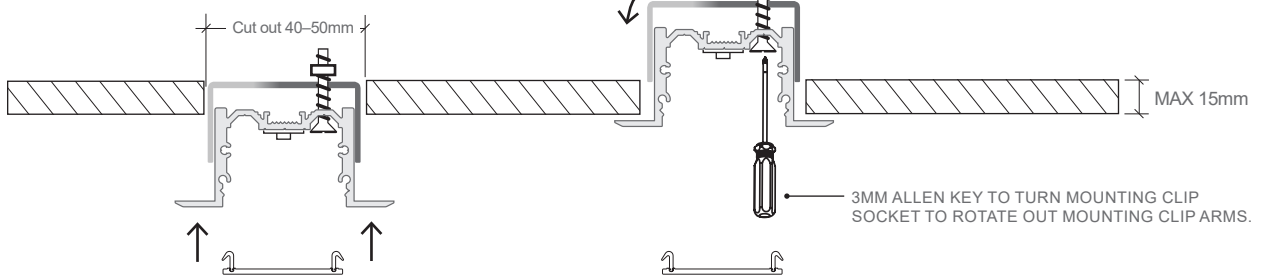

## LOWLINE 05 MOUNTING CLIP

CODE	DESCRIPTION	FEATURES
BL-LP-L05-MC	Lowline 05 Mounting Clip	<ul style="list-style-type: none"> <li>Lowline 05 profile ceiling installation</li> <li>Black powder-coat finish</li> <li>Suitable for up to 15mm ceiling</li> <li>To provide good support, clips should be spaced along profile with a minimum of 1m between each clip, and within 100mm of each end.</li> </ul>

### INSTALLATION EXAMPLE - Refer to actual installation guides for detailed instructions

#### 1) MOUNTING CLIP (WITHDRAWN / NOT LOCKED)

WITH ARMS WITHDRAWN INSERT PROFILE INTO CEILING CAVITY