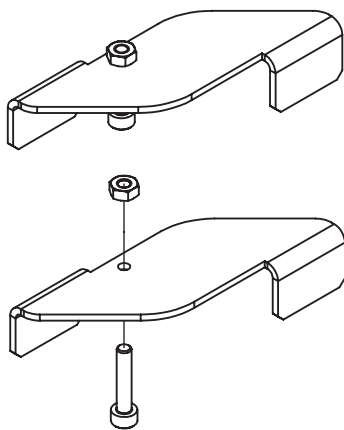

## LOWLINE 05 MOUNTING CLIP

CODE	DESCRIPTION	FEATURES
BL-LP-L05-MC	Lowline 05 Mounting Clip	<ul style="list-style-type: none"> <li>Lowline 05 profile ceiling installation</li> <li>Black powder-coat finish</li> <li>Suitable for up to 15mm ceiling</li> <li>To provide good support, clips should be spaced along profile with a minimum of 1m between each clip, and within 100mm of each end.</li> </ul>

#### 1) MOUNTING CLIP (WITHDRAWN / NOT LOCKED)

WITH ARMS WITHDRAWN INSERT PROFILE INTO CEILING CAVITY

#### 2) MOUNTING CLIP (OUT / LOCKED)