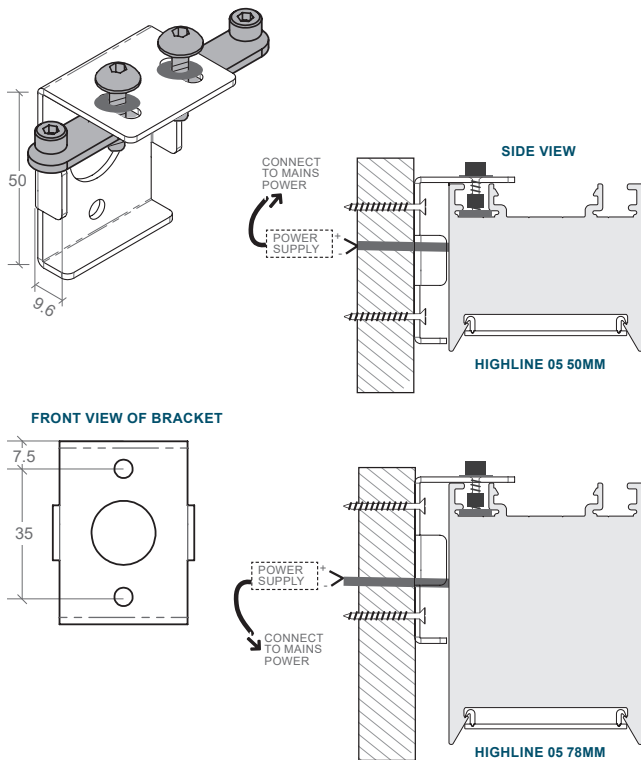

LINEAR WALL MOUNT CLIP | HIGHLINE 05

50MM - FOR HIGHLINE 05 50MM & 78MM

90MM - FOR HIGHLINE 05 100MM

FEATURES

- Simple wall clip for mounting Highline 05 profile
- Available in black or white
- 9.6mm offset from wall
- Mounting clip screws into a Highline 05 joiner (included), allowing the clip location to be adjusted as needed to suit to wall studs
- *Minimum of two clips per installation (see installation guide for more information)*
- All wall mounted profiles have external power supply/driver which need to be mounted in the wall & connected to mains power.

CODE	SIZE	FINISH	SUITABLE FOR
BL-LP-S114B-50mm	50MM	BLACK	Highline 05 50mm & Highline 05 78mm
BL-LP-S114W-50mm		WHITE	
BL-LP-S114B-90mm	90MM	BLACK	Highline 05 100mm
BL-LP-S114W-90mm		WHITE	

50MM CLIP FOR HIGHLINE 05 50MM & 78MM

90MM CLIP FOR HIGHLINE 05 100MM