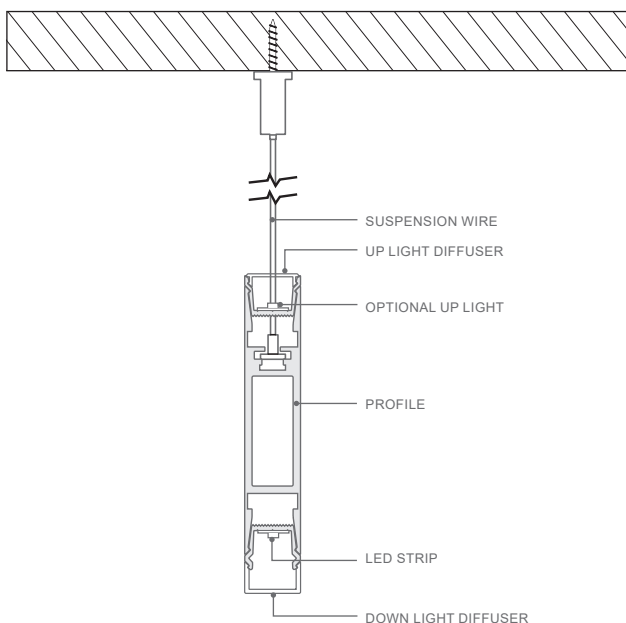

INSTALLATION

DIMENSIONS