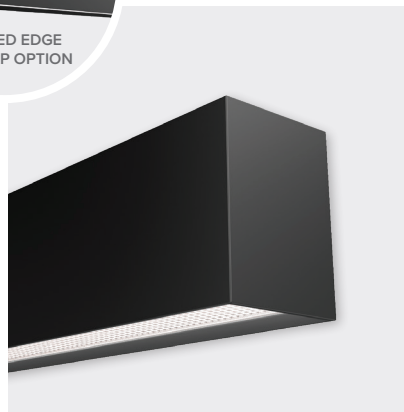

HIGHLINE 05 LUMINAIRE | 57 × 78MM

CURVED EDGE
END CAP OPTION

LIGHTING

UP & DOWN BL-H0578	SILVER
	BLACK
	WHITE
DOWN ONLY BL-H0578D	SILVER
	BLACK
	WHITE

FINISH

FEATURES

- Up & down lighting two circuit control
- Down lighting only option
- Prismatic diamond cut design diffuser (continuous)
- CRI 90+ & R9 60+
- Down light: 25W/m with 1900lm/m illumination
- Up light: 18W/m with 1100lm/m illumination
- Available in 2700K Extra warm white, 3000K Warm white or 4000K Natural white
- Silver, black or white powder-coat
- Standard flat or curved edge end caps
- Onboard triac dimmable driver
- Suspend or surface mount
- Perfect for general and feature lighting

DIMENSIONS

AVAILABLE FROM 1 - 3METRES AS STANDARD

EXTRA ACCESSORIES

X = (A) ANODISED, (B) BLACK, OR (W) WHITE

CABLE BASE MINI
Ø38MM
BL-LP-S112X

CABLE BASE Ø80MM
SURFACE MOUNT
BL-LP-S104X

CABLE BASE Ø80MM
RECESSED
BL-LP-S105X

LOOKING FOR SOMETHING A BIT DIFFERENT?

ASK ABOUT A CUSTOM BUILD!

**All custom builds
use external drivers*

- Lengths over 3metres
- Custom shapes (eg rectangles, hexagons)
- Rod Suspension or Wall Mounting
- Custom colour powder-coat finish
- Custom light colour (eg RGB)