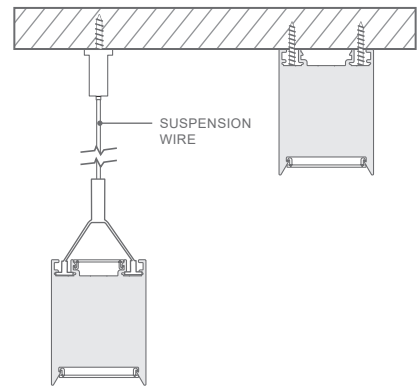

HIGHLINE 05 LUMINAIRE | 57 × 78MM

CURVED EDGE
END CAP OPTION

LIGHTING

UP & DOWN BL-H0578	SILVER
	BLACK
	WHITE
DOWN ONLY BL-H0578D	SILVER
	BLACK
	WHITE

FINISH

FEATURES

- Up & down lighting two circuit control
- Down lighting only option
- Prismatic diamond cut design diffuser (continuous)
- CRI 90+ & R9 60+
- Down light: 25W/m with 1900lm/m illumination
- Up light: 18W/m with 1100lm/m illumination
- Available in 2700K Extra warm white, 3000K Warm white or 4000K Natural white
- Silver, black or white powder-coat
- Standard flat or curved edge end caps
- Onboard triac dimmable driver
- Suspend or surface mount
- Perfect for general and feature lighting

DIMENSIONS

AVAILABLE FROM 1 - 3METRES AS STANDARD

EXTRA ACCESSORIES

X = (A) ANODISED, (B) BLACK, OR (W) WHITE

CABLE BASE MINI
Ø38MM
BL-LP-S112X

CABLE BASE Ø80MM
SURFACE MOUNT
BL-LP-S104X

CABLE BASE Ø80MM
RECESSED
BL-LP-S105X