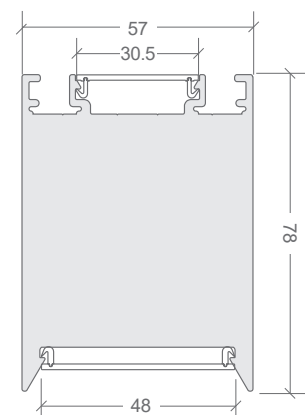

HIGHLINE 05 LUMINAIRE | 57 × 78MM

CURVED EDGE
END CAP OPTION

LIGHTING

UP & DOWN BL-H0578	SILVER
	BLACK
	WHITE
DOWN ONLY BL-H0578D	SILVER
	BLACK
	WHITE

FINISH

FEATURES

- Up & down lighting two circuit control
- Down lighting only option
- Prismatic diamond cut design diffuser (continuous)
- CRI 90+ & R9 60+
- Down light: 25W/m with 1900lm/m illumination
- Up light: 18W/m with 1100lm/m illumination
- Available in 2700K Extra warm white, 3000K Warm white or 4000K Natural white
- Silver, black or white powder-coat
- Standard flat or curved edge end caps
- Onboard triac dimmable driver
- Suspend or surface mount
- Perfect for general and feature lighting

DIMENSIONS

AVAILABLE FROM 1 - 3METRES AS STANDARD

EXTRA ACCESSORIES

X = (A) ANODISED, (B) BLACK, OR (W) WHITE

CABLE BASE MINI
Ø38MM
BL-LP-S112X

CABLE BASE Ø80MM
SURFACE MOUNT
BL-LP-S104X

CABLE BASE Ø80MM
RECESSED
BL-LP-S105X