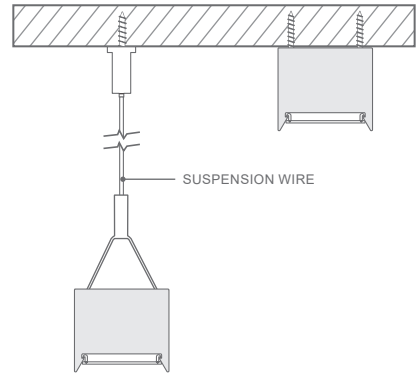

HIGHLINE 05 LUMINAIRE | 57 × 50MM

LIGHTING

DOWN ONLY
BL-H0550D

FINISH

- SILVER
- BLACK
- WHITE

FEATURES

- Down lighting only
- Prismatic diamond cut design diffuser (continuous)
- CRI 90+ & R9 60+
- 25W/m with 1900lm/m illumination
- Available in 2700K Extra warm white, 3000K Warm white or 4000K Natural white
- Silver, black or white powder-coat
- Standard flat or curved edge end caps
- External triac dimmable driver
- Perfect for general and feature lighting

DIMENSIONS

AVAILABLE FROM 1 - 3METRES AS STANDARD

EXTRA ACCESSORIES

X = (A) ANODISED, (B) BLACK, OR (W) WHITE

CABLE BASE MINI
Ø38MM
BL-LP-S112X

CABLE BASE Ø80MM
SURFACE MOUNT
BL-LP-S104X

CABLE BASE Ø80MM
RECESSED
BL-LP-S105X