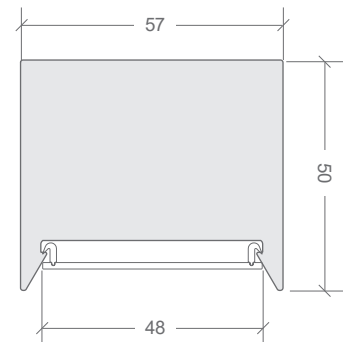

HIGHLINE 05 LUMINAIRE | 57 × 50MM

LIGHTING

DOWN ONLY
BL-H0550D

FINISH

- SILVER
- BLACK
- WHITE

FEATURES

- Down lighting only
- Prismatic diamond cut design diffuser (continuous)
- CRI 90+ & R9 60+
- 25W/m with 1900lm/m illumination
- Available in 2700K Extra warm white, 3000K Warm white or 4000K Natural white
- Silver, black or white powder-coat
- Standard flat or curved edge end caps
- External triac dimmable driver
- Perfect for general and feature lighting

DIMENSIONS

AVAILABLE FROM 1 - 3METRES AS STANDARD

EXTRA ACCESSORIES

X = (A) ANODISED, (B) BLACK, OR (W) WHITE

CABLE BASE MINI
Ø38MM
BL-LP-S112X

CABLE BASE Ø80MM
SURFACE MOUNT
BL-LP-S104X

CABLE BASE Ø80MM
RECESSED
BL-LP-S105X