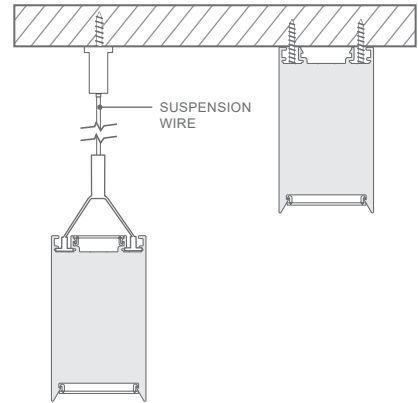

## HIGHLINE 05 LUMINAIRE | 57 × 100MM

CURVED EDGE  
END CAP OPTION

### DIMENSIONS

AVAILABLE FROM 1 - 3METRES AS STANDARD