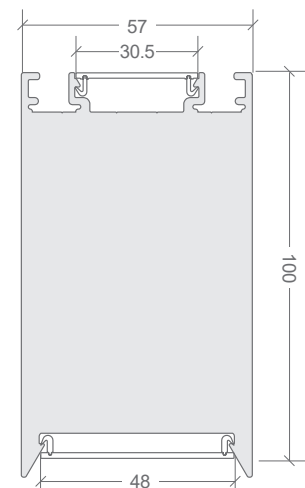

## HIGHLINE 05 LUMINAIRE | 57 × 100MM

CURVED EDGE  
END CAP OPTION

### DIMENSIONS

AVAILABLE FROM 1 - 3METRES AS STANDARD