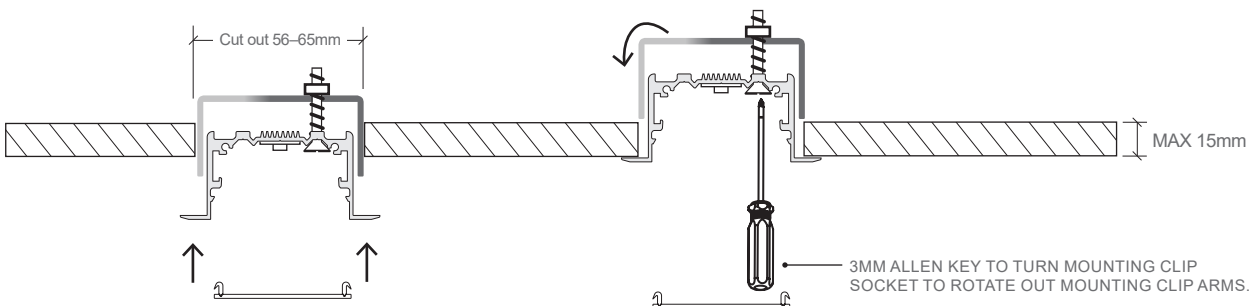

## HIGHLINE 03 / FLARE 33 MOUNTING CLIP

| CODE         | DESCRIPTION                          | FEATURES  |
|--------------|--------------------------------------|---|
| BL-LP-H03-MC | Highline 03 & FLARE 33 Mounting Clip | <ul style="list-style-type: none"> <li>For Highline 03 &amp; FLARE 33 profile ceiling installation</li> <li>Black powder-coat finish</li> <li>Suitable for up to 15mm ceiling</li> <li>To provide good support, clips should be spaced along profile with a minimum of 1m between each clip, and within 100mm of each end.</li> </ul> |

### INSTALLATION EXAMPLE (SHOWING HIGHLINE 03) - Refer to actual installation guides for detailed instructions

#### 1) MOUNTING CLIP (WITHDRAWN / NOT LOCKED)

WITH ARMS WITHDRAWN INSERT PROFILE INTO CEILING CAVITY