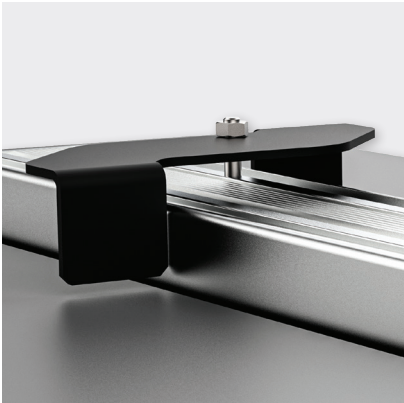

## HIGHLINE 03 / FLARE 33 MOUNTING CLIP

| CODE         | DESCRIPTION                          | FEATURES  |
|--------------|--------------------------------------|---|
| BL-LP-H03-MC | Highline 03 & FLARE 33 Mounting Clip | <ul style="list-style-type: none"> <li>For Highline 03 &amp; FLARE 33 profile ceiling installation</li> <li>Black powder-coat finish</li> <li>Suitable for up to 15mm ceiling</li> <li>To provide good support, clips should be spaced along profile with a minimum of 1m between each clip, and within 100mm of each end.</li> </ul> |

#### 1) MOUNTING CLIP (WITHDRAWN / NOT LOCKED)

WITH ARMS WITHDRAWN INSERT PROFILE INTO CEILING CAVITY