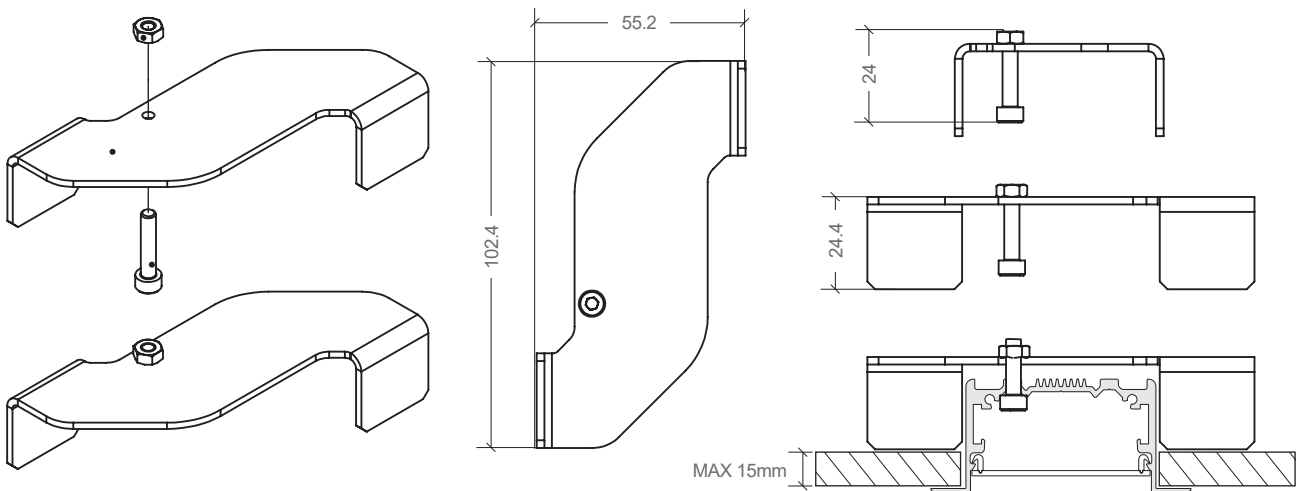

## HIGHLINE 03 / FLARE 33 MOUNTING CLIP

| CODE         | DESCRIPTION                          | FEATURES  |
|--------------|--------------------------------------|---|
| BL-LP-H03-MC | Highline 03 & FLARE 33 Mounting Clip | <ul style="list-style-type: none"> <li>For Highline 03 &amp; FLARE 33 profile ceiling installation</li> <li>Black powder-coat finish</li> <li>Suitable for up to 15mm ceiling</li> <li>To provide good support, clips should be spaced along profile with a minimum of 1m between each clip, and within 100mm of each end.</li> </ul> |

### INSTALLATION EXAMPLE (SHOWING HIGHLINE 03) - Refer to actual installation guides for detailed instructions

#### 1) MOUNTING CLIP (WITHDRAWN / NOT LOCKED)

WITH ARMS WITHDRAWN INSERT PROFILE INTO CEILING CAVITY

#### 2) MOUNTING CLIP (OUT / LOCKED)