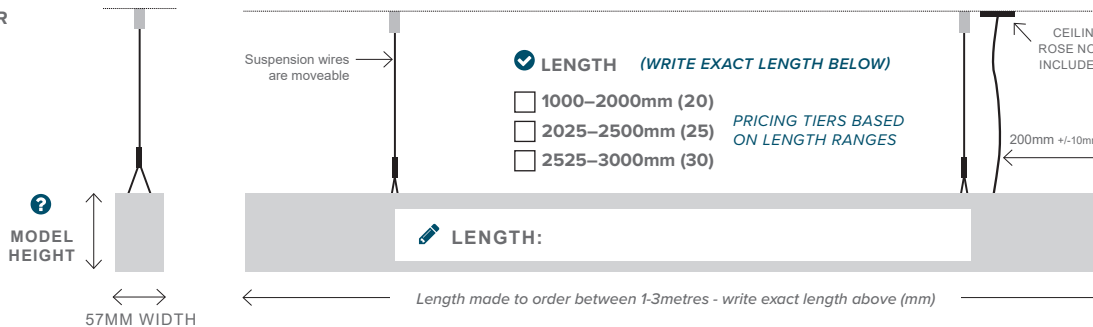

HIGHLINE 05 LUMINAIRE

NAME / PROJECT _____

PHONE / EMAIL _____

THIS FORM CAN BE EDITED ON A COMPUTER, THEN SAVED FOR EASY ORDERING.

ENQUIRE FOR PRICING

FEATURES

- Up & down lighting two-circuit control (57 × 78mm & 57 × 100mm)
- Down lighting only (all sizes)
- Suspended or surface mount options
- Prismatic diamond-cut design diffuser
- CRI 90+ & R9 60+
- Down light: 25W/m with 1900lm/m
- Up light: 18W/m with 1100lm/m
- Light temperature options of 2700K, 3000K, or 4000K
- Silver, black or white powder-coat
- Onboard triac dimmable driver (57 × 78mm & 57 × 100mm)
- External triac dimmable driver (57 × 50mm)

MODEL HEIGHT

- 50mm (down light only)
- 78mm
- 100mm

MOUNTING

- Suspended (flat ceiling)
- Suspended (pitched ceiling)
- Surface Mounted (ceiling)

CABLE

Suspended - 2 metre clear flex (supplied as standard)

Surface Mount - 1 metre clear flex (supplied as standard)

For custom longer cable length:

TOTAL LENGTH: _____
(extra cable will add additional cost)

LENGTH (WRITE EXACT LENGTH BELOW)

- 1000-2000mm (20)
- 2025-2500mm (25)
- 2525-3000mm (30)

PRICING TIERS BASED ON LENGTH RANGES

LIGHT SOURCE

- Up & Down Lighting
- Down Lighting Only (D)

LIGHT COLOUR TEMP.

- 2700K Extra Warm White (27)
- 3000K Warm White (WW)
- 4000K Natural White (NW)

END CAP

- Standard Flat (+2mm each)
- Curved Edge (+7mm each)