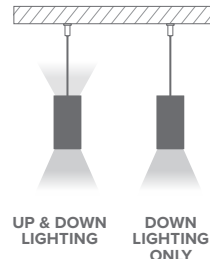

PRICING TIERS BASED ON LENGTH RANGES

LIGHT SOURCE

- Up & Down Lighting
- Down Lighting Only (D)

LIGHT COLOUR TEMP.

- 2700K Extra Warm White (27)
- 3000K Warm White (WW)
- 4000K Natural White (NW)

END CAP

- Standard Flat (+2mm each)
- Curved Edge (+7mm each)