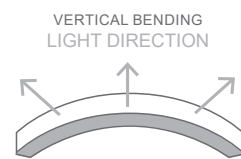

BEND DIRECTION