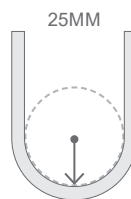

MINIMUM BEND RADIUS