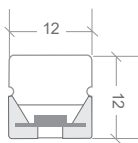

LED WATTS	7.2W/m	CRI	≥80	MINIMUM BEND RADIUS	25mm
INPUT VOLTS	24V DC constant voltage	BEAM ANGLE	180°	BEND DIRECTION	Vertical bending
OPERATING TEMP.	-20°C ~ +55°C	SOURCE LIFE	50,000 hours	CUTTING LENGTH	50mm
MAX. RUN PER POWER FEED	10m using one feed 20m using two feeds	WARRANTY	3 years	DIMENSIONS	W12 × H12mm (W14mm for connectors)
				INGRESS PROTECTION	Protection established by use of IP66 connections
				HOUSING	UV resistant Silicone
				CONTROL	Dimmable by PWM signal

### DIMENSIONS