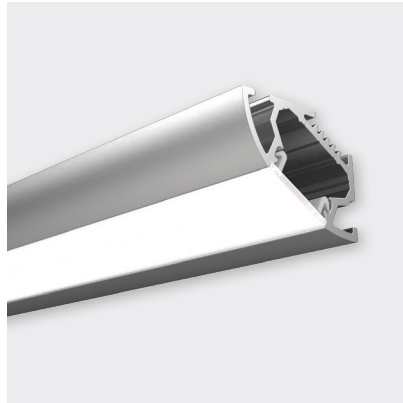

BASELINE 08

FEATURES

- Interchangeable angle of 30° or 60° dependant on mounting position
- W32mm × H25mm
- Rolled opal diffuser (continuous up to 50m)
- Anodised aluminium, black, or white powder-coat
- Surface mount
- Provides thermal management for LED ribbon up to a maximum of Pro 30 or equivalent
- Where the profile is mounted with indirect light glare management is not required and provided thermally safe, can have higher wattage LED products

FINISH	DIFFUSER	CODE
ANODISED		BL-LP-B08ARO-XX
BLACK	ROLLED OPAL	BL-LP-B08BRO-XX
WHITE		BL-LP-B08AWO-XX

XX = (2M) 2 METRE or (4M) 4 METRE LENGTHS

ACCESSORY	CODE
ALUMINIUM RIGHT & LEFT END CAP 2 PACK W32 × H25.25 × D2MM	BL-LP-B08X-EC-P
ALUMINIUM LEFT END CAP	BL-LP-B08X-LEC
ALUMINIUM RIGHT END CAP	BL-LP-B08X-REC

X = (A) ANODISED, (B) BLACK, OR (W) WHITE

DIMENSIONS

INSTALLATION