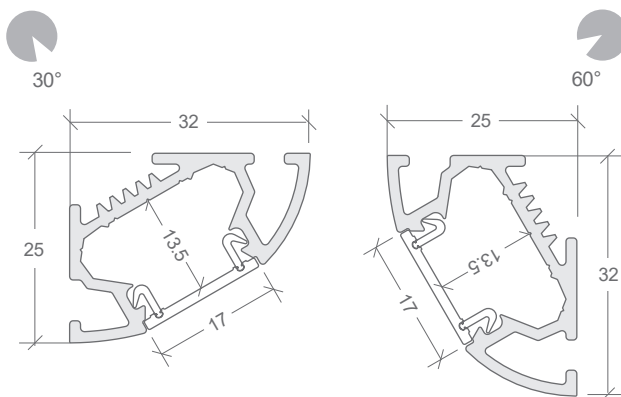

BASELINE 08

FEATURES

- Interchangeable angle of 30° or 60° dependant on mounting position
- W32mm × H25mm
- Rolled opal diffuser (continuous up to 50m)
- Anodised aluminium, black, or white powder-coat
- Surface mount
- Provides thermal management for LED ribbon up to a maximum of Pro 30 or equivalent
- Where the profile is mounted with indirect light glare management is not required and provided thermally safe, can have higher wattage LED products

FINISH	DIFFUSER	CODE
ANODISED		BL-LP-B08ARO-XX
BLACK	ROLLED OPAL	BL-LP-B08BRO-XX
WHITE		BL-LP-B08AWO-XX

XX = (2M) 2 METRE or (4M) 4 METRE LENGTHS

ACCESSORY	CODE
ALUMINIUM RIGHT & LEFT END CAP 2 PACK W32 × H25.25 × D2MM	BL-LP-B08X-EC-P
ALUMINIUM LEFT END CAP	BL-LP-B08X-LEC
ALUMINIUM RIGHT END CAP	BL-LP-B08X-REC

X = (A) ANODISED, (B) BLACK, OR (W) WHITE

DIMENSIONS

INSTALLATION