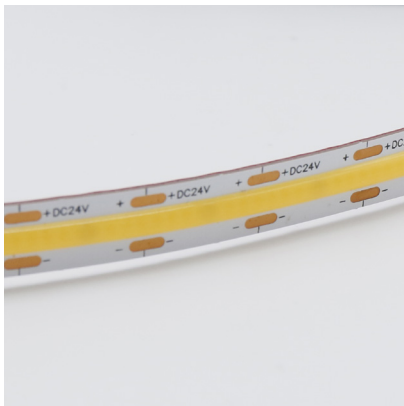

9W/M COB RIBBON | IP20

COLOUR	CODE	INGRESS PROTECTION	LUMENS	EFFICACY
WARM WHITE 3000K	BL-LS-COB9-WW	IP20 General interior use	769lm/m	85lm/W
NATURAL WHITE 4000K	BL-LS-COB9-NW		875lm/m	97lm/W

COLOUR VARIANCE +/- 200K
ELECTRICAL & OPTICAL DATA VARIANCE +/- 10%
SOLD BY THE METRE

LED WATTS	9W/m	CRI	≥90	MOUNTING	3M adhesive backing A Bright Light approved aluminium profile is required for thermal management
INPUT VOLTS	24V DC constant voltage	BEAM ANGLE	180°		
OPERATING TEMP.	-25°C ~ +50°C	SOURCE LIFE	50,000 hours	CONTROL	Dimmable by PWM signal
MAX. RUN PER POWER FEED	5 metres	WARRANTY	3 years		

ACCESSORIES CODE

INLINE QUICK CONNECTOR	BL-LS-COB-MC
POWER FEED 490MM QUICK CONNECTOR	BL-LS-COB-PF
FLEXIBLE 80MM QUICK CONNECTOR	BL-LS-COB-FC
9W 24V 90° LED CONNECTOR	BL-LS-COB9-90-XX

XX = (WW) 3000K WARM WHITE OR (NW) 4000K NATURAL WHITE