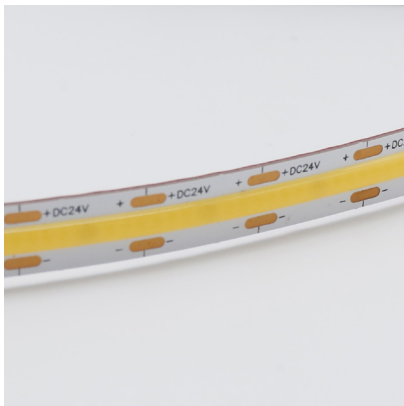

## 6W/M COB RIBBON | IP20

COLOUR	CODE	INGRESS PROTECTION	LUMENS	EFFICACY
WARM WHITE 3000K	BL-LS-COB6-WW	IP20 General interior use	563lm/m	94lm/W
NATURAL WHITE 4000K	BL-LS-COB6-NW		649lm/m	108lm/W

COLOUR VARIANCE +/- 200K  
ELECTRICAL & OPTICAL DATA VARIANCE +/- 10%  
SOLD BY THE METRE

LED WATTS	6W/m	CRI	≥90	MOUNTING	3M adhesive backing A Bright Light approved aluminium profile is required for thermal management
INPUT VOLTS	24V DC constant voltage	BEAM ANGLE	180°		
OPERATING TEMP.	-25°C ~ +50°C	NUMBER OF CHIPS	480 LED/m	CONTROL	Dimmable by PWM signal
MAX. RUN PER POWER FEED	5 metres	SOURCE LIFE	50,000 hours		
		WARRANTY	3 years		

ACCESSORIES	CODE
INLINE QUICK CONNECTOR	BL-LS-COB-MC
POWER FEED 490MM QUICK CONNECTOR	BL-LS-COB-PF
FLEXIBLE 80MM QUICK CONNECTOR	BL-LS-COB-FC

BL-LS-COB-MC

BL-LS-COB-PF

BL-LS-COB-FC