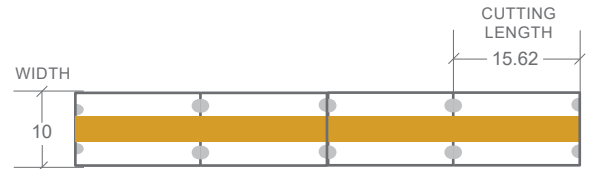

## 12W/M COB RIBBON | INTERIOR

COLOUR	CODE	INGRESS PROTECTION	LUMENS	EFFICACY
WARM WHITE 3000K	BL-LS-COB12-WW	IP20 General interior use	1036lm/m	86lm/W
NATURAL WHITE 4000K	BL-LS-COB12-NW		1145lm/m	95lm/W

COLOUR VARIANCE +/- 200K  
ELECTRICAL & OPTICAL DATA VARIANCE +/- 10%  
SOLD BY THE METRE

LED WATTS	12W/m	CRI	≥90	MOUNTING	3M adhesive backing A Bright Light approved aluminium profile is required for thermal management
INPUT VOLTS	24V DC constant voltage	NUMBER OF CHIPS	512 LED/m		
OPERATING TEMP.	-25°C ~ +50°C	BEAM ANGLE	180°	CONTROL	Dimmable by PWM signal
MAX. RUN PER POWER FEED	5 metres	SOURCE LIFE	50,000 hours		
		WARRANTY	3 years		