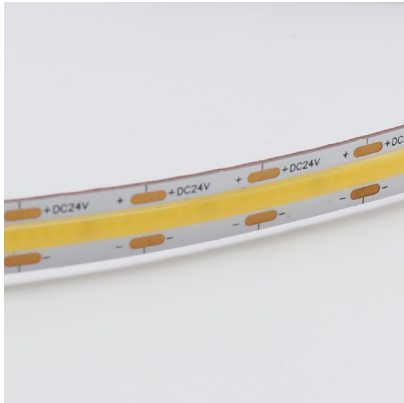

## 12W/M COB RIBBON | INTERIOR

COLOUR	CODE	INGRESS PROTECTION	LUMENS	EFFICACY
WARM WHITE 3000K	BL-LS-COB12-WW	IP20 General interior use	1036lm/m	86lm/W
NATURAL WHITE 4000K	BL-LS-COB12-NW		1145lm/m	95lm/W

COLOUR VARIANCE +/- 200K  
ELECTRICAL & OPTICAL DATA VARIANCE +/- 10%  
SOLD BY THE METRE

LED WATTS	12W/m	CRI	≥90	MOUNTING	3M adhesive backing A Bright Light approved aluminium profile is required for thermal management
INPUT VOLTS	24V DC constant voltage	NUMBER OF CHIPS	512 LED/m		
OPERATING TEMP.	-25°C ~ +50°C	BEAM ANGLE	180°	CONTROL	Dimmable by PWM signal
MAX. RUN PER POWER FEED	5 metres	SOURCE LIFE	50,000 hours		
		WARRANTY	3 years		

ACCESSORIES	CODE	
INLINE QUICK CONNECTOR	BL-LS-COB-MC	
POWER FEED 490MM QUICK CONNECTOR	BL-LS-COB-PF	
FLEXIBLE 80MM QUICK CONNECTOR	BL-LS-COB-FC	

BL-LS-COB-MC

BL-LS-COB-PF

BL-LS-COB-FC