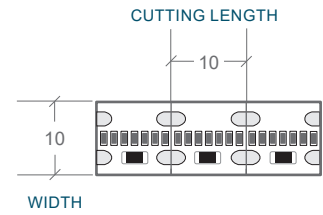

700 LED RIBBON

COLOUR	CODE	INGRESS PROTECTION	LUMENS	EFFICACY
NATURAL WHITE 4000K	BL-LS-3005-NW	IP20 indoor use only	1833lm/m	95lm/W

COLOUR VARIANCE +/- 200K
ELECTRICAL & OPTICAL DATA VARIANCE +/- 10%
SOLD BY THE METRE

LED WATTS	19.2W/m	CRI	≥90	INGRESS PROTECTION	IP20 indoor use only
INPUT VOLTS	24V DC constant voltage	BEAM ANGLE	120°	LED QUANTITY	700 LEDs/M
OPERATING TEMP.	-20°C ~ +45°C	SOURCE LIFE	50,000 hours	CUTTING LENGTH	10mm
MAX. RUN PER POWER FEED	5 metres	WARRANTY	3 years	MOUNTING	3M adhesive backing <i>A Bright Light approved aluminium profile for thermal management is required</i>
				CONTROL	Dimmable by PWM signal