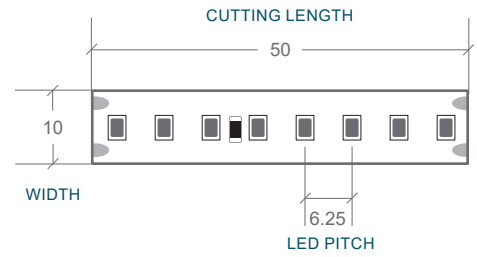

## 18 WATTS PER METRE

	COLOUR	CODE	INGRESS PROTECTION	LUMENS	EFFICACY
INDOOR	WARM WHITE 2700K	BL-LS-1100-27	IP20 indoor use only	2175lm/m	116lm/W
	WARM WHITE 3000K	BL-LS-1100-WW		2300lm/m	123lm/W
	NATURAL WHITE 4000K	BL-LS-1100-NW		2600lm/m	139lm/W

COLOUR VARIANCE +/- 200K  
ELECTRICAL & OPTICAL DATA VARIANCE +/- 10%  
SOLD BY THE METRE

LED WATTS	18.6W/m	CRI	≥90	MOUNTING	3M adhesive backing A Bright Light approved aluminium profile for thermal management is required
INPUT VOLTS	24V DC constant voltage	BEAM ANGLE	120°		
OPERATING TEMP.	-25°C ~ +45°C	SOURCE LIFE	50,000 hours		
MAX. RUN PER POWER FEED	6 metres	WARRANTY	3 years	CONTROL	Dimmable by PWM signal