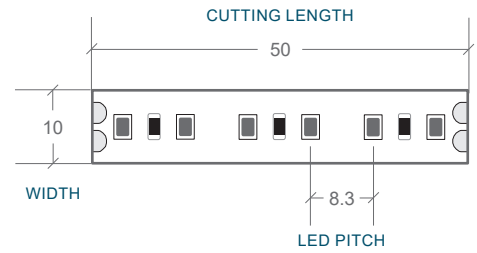

17 WATTS PER METRE

	COLOUR	CODE	INGRESS PROTECTION	LUMENS	EFFICACY
INDOOR	WARM WHITE 3000K	BL-LS-1003-WW	IP20 indoor use only	1549lm/m	91lm/W
	NATURAL WHITE 4000K	BL-LS-1003-NW		1731lm/m	102lm/W
IP65	WARM WHITE 3200K	BL-LS-1003-WW-IP65	IP65 achieved with silicone spray	1597lm/m	94lm/W
	NATURAL WHITE 4200K	BL-LS-1003-NW-IP65		1724lm/m	101lm/W
	COOL WHITE 5700K	BL-LS-1003-CW-IP65		1618lm/m	95lm/W

COLOUR VARIANCE +/- 200K
ELECTRICAL & OPTICAL DATA VARIANCE +/- 10%
SOLD BY THE METRE

LED WATTS	17W/m	CRI	≥80	MOUNTING	3M adhesive backing A Bright Light approved aluminium profile for thermal management is required
INPUT VOLTS	24V DC constant voltage	BEAM ANGLE	120°		
OPERATING TEMP.	-20°C ~ +60°C	SOURCE LIFE	50,000 hours		
MAX. RUN PER POWER FEED	5 metres	WARRANTY	3 years	CONTROL	Dimmable by PWM signal