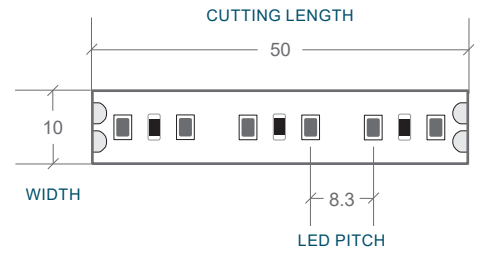

13 WATTS PER METRE

	COLOUR	CODE	INGRESS PROTECTION	LUMENS	EFFICACY
INDOOR	WARM WHITE 3000K	BL-LS-1002-WW	IP20 indoor use only	1129lm/m	88lm/W
	NATURAL WHITE 4000K	BL-LS-1002-NW		1160lm/m	91lm/W
IP65	WARM WHITE 3200K	BL-LS-1002-WW-IP65	IP65 achieved with silicone spray	1064lm/m	83lm/W
	NATURAL WHITE 4200K	BL-LS-1002-NW-IP65		1165lm/m	91lm/W
	COOL WHITE 5700K	BL-LS-1002-CW-IP65		1181lm/m	92lm/W

COLOUR VARIANCE +/- 200K
ELECTRICAL & OPTICAL DATA VARIANCE +/- 10%
SOLD BY THE METRE

LED WATTS	12.8W/m	CRI	≥80	MOUNTING	3M adhesive backing A Bright Light approved aluminium profile for thermal management is required
INPUT VOLTS	24V DC constant voltage	BEAM ANGLE	120°		
OPERATING TEMP.	-20°C ~ +60°C	SOURCE LIFE	50,000 hours		
MAX. RUN PER POWER FEED	10 metres	WARRANTY	3 years	CONTROL	Dimmable by PWM signal