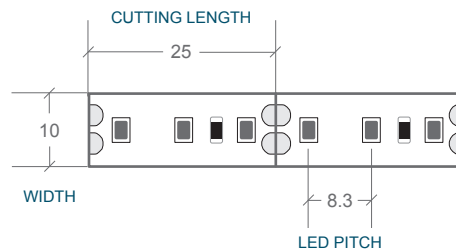

**12 VOLTS | 9 WATTS PER METRE**

	COLOUR	CODE	INGRESS PROTECTION	LUMENS	EFFICACY
IP65	WARM WHITE 3200K	BL-LS-1001-WW-IP65-12V	IP65 achieved with silicone spray (can also be used indoors)	845lm/m	92lm/W
	NATURAL WHITE 4200K	BL-LS-1001-NW-IP65-12V		849lm/m	92lm/W
	COOL WHITE 5700K	BL-LS-1001-CW-IP65-12V		859lm/m	93lm/W
	BLUE 465-470nm	BL-LS-1001-B-IP65-12V		89lm/m	19lm/W

COLOUR VARIANCE +/- 200K  
ELECTRICAL & OPTICAL DATA VARIANCE +/- 10%  
SOLD BY THE METRE

LED WATTS	9.2W/m	CRI	≥80	MOUNTING	3M adhesive backing A Bright Light approved aluminium profile for thermal management is required
INPUT VOLTS	12V DC constant voltage	BEAM ANGLE	120°		
OPERATING TEMP.	-20°C ~ +60°C	SOURCE LIFE	50,000 hours	CONTROL	Dimmable by PWM signal
MAX. RUN PER POWER FEED	10 metres	WARRANTY	3 years		