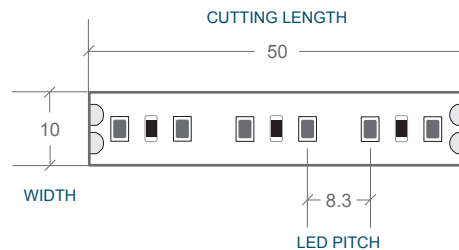

4 WATTS PER METRE

	COLOUR	CODE	INGRESS PROTECTION	LUMENS	EFFICACY
INDOOR	WARM WHITE 3000K	BL-LS-1000-WW	IP20 indoor use only	449lm/m	96lm/W
	NATURAL WHITE 4000K	BL-LS-1000-NW		460lm/m	98lm/W
	COOL WHITE 5000K	BL-LS-1000-CW		465lm/m	99lm/W
IP65	WARM WHITE 3200K	BL-LS-1000-WW-IP65	IP65 achieved with silicone spray	458lm/m	97lm/W
	NATURAL WHITE 4200K	BL-LS-1000-NW-IP65		457lm/m	97lm/W
	COOL WHITE 5700K	BL-LS-1000-CW-IP65		459lm/m	98lm/W

COLOUR VARIANCE +/- 200K
ELECTRICAL & OPTICAL DATA VARIANCE +/- 10%
SOLD BY THE METRE

LED WATTS	4.7W/m	CRI	≥80	MOUNTING	3M adhesive backing A Bright Light approved aluminium profile for thermal management is required
INPUT VOLTS	24V DC constant voltage	BEAM ANGLE	120°		
OPERATING TEMP.	-20°C ~ +60°C	SOURCE LIFE	50,000 hours		
MAX. RUN PER POWER FEED	15 metres	WARRANTY	3 years	CONTROL	Dimmable by PWM signal