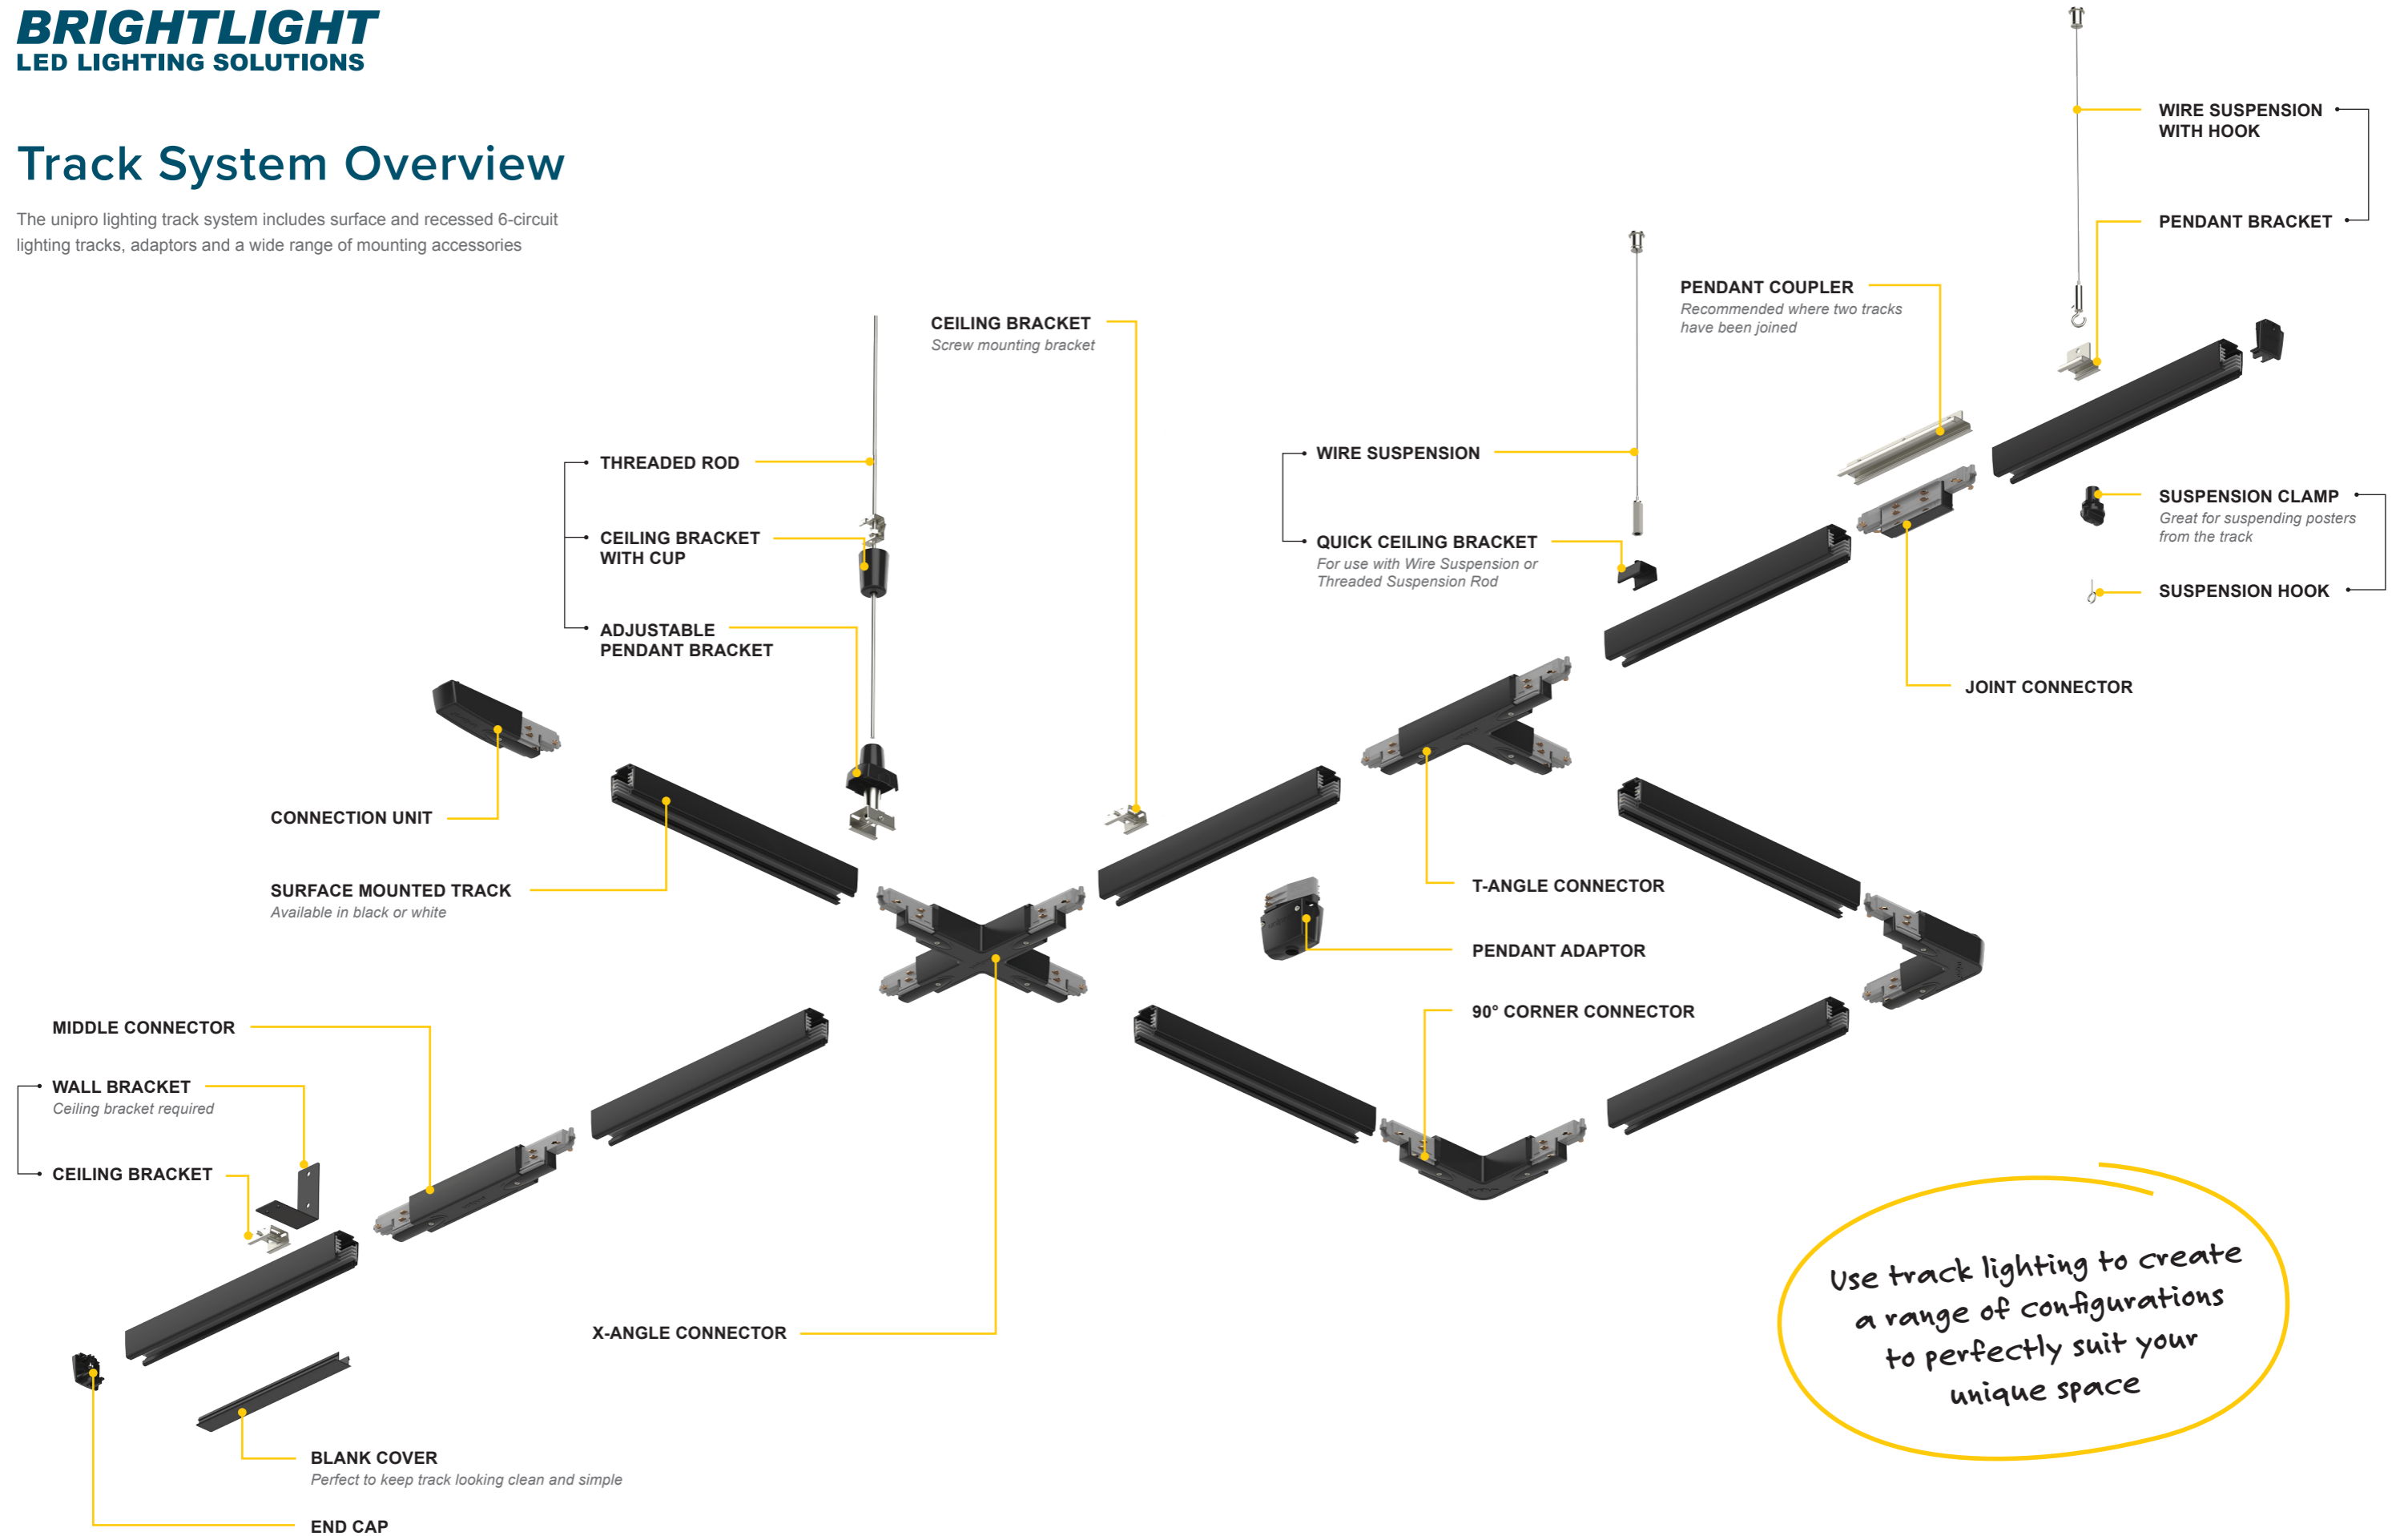

Track System Overview

The unipro lighting track system includes surface and recessed 6-circuit lighting tracks, adaptors and a wide range of mounting accessories

Use track lighting to create a range of configurations to perfectly suit your unique space