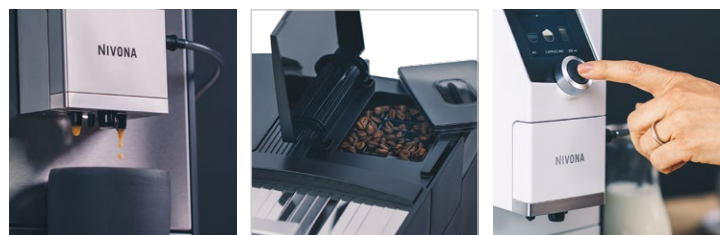

TECHNOLOGY

TFT colour display
Bluetooth to connect with NIVONA App
Extra-quiet, noise-reduced operation
High-quality conical grinder made of hardened steel
15-bar pump pressure
1455 W
ECO-mode

Cappuccino so
delicious,
you could just hug it.

- Cappuccino and latte macchiato at the press of a button
- Barista-style cappuccino with aroma technology (Cappuccino-Connaisseur)
- Simply save your favourite coffee live
- Easy clean milk system