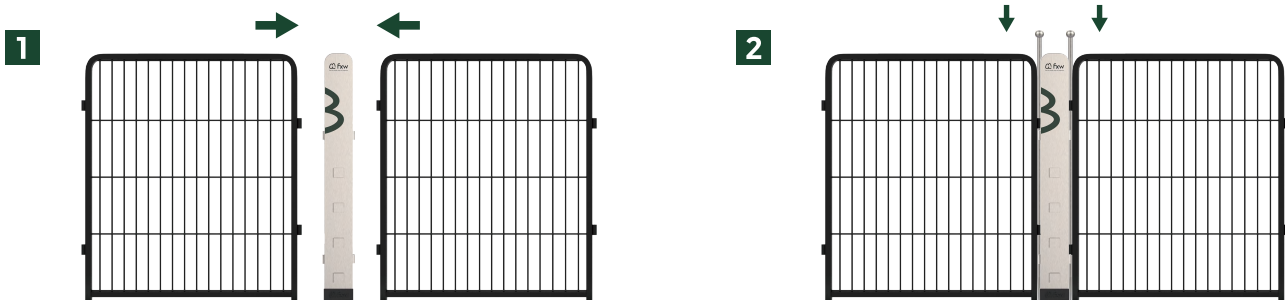

ASSEMBLY METHOD

Assemble this product and the FXW Dog Playpen using the stakes.