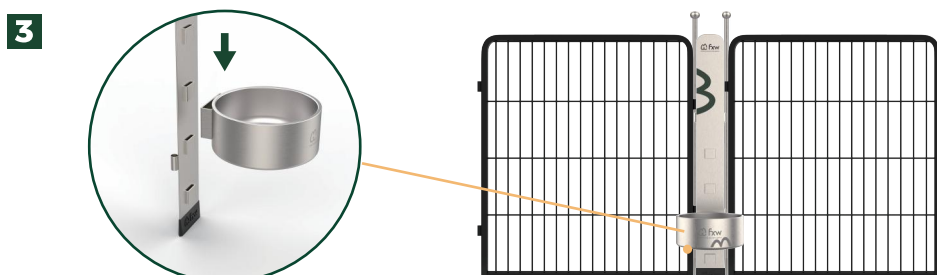

### PRODUCT EXAMPLES

- ① Different height slots for dogs of different shoulder heights.
- ② FXW Dog Playpen universal rings.
- ③ Rubber pad for increased security.
- ④ Two stainless steel stakes.
- ⑤ FXW dog bowl.
- ⑥ To use this item outdoors, please remove the attached floor protectors, which are intended for preventing floor scratches when used indoors.

**NOTE:** Please make sure that there is enough space between adjacent fences when installing the dog bowl pieces to ensure that the dog bowl can be inserted properly.

### ASSEMBLY METHOD

Assemble this product and the FXW Dog Playpen using the stakes.

Insert the FXW dog bowl at the right height for your dog.