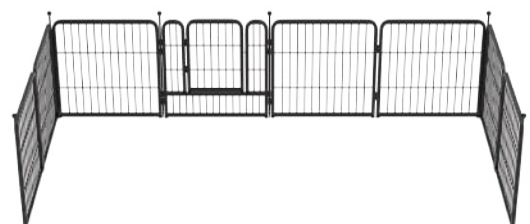

ASSEMBLY METHOD

1

2

Gravity Automatic Door Latch Device

Muffler Tubes

Rubber pads

3

+

=

NOTE: An additional metal rod is provided for use in scenarios where the fence will be incompletely closed, such as in a yard, by a wall, against an RV, etc.

Letter to FXW Families

Dear friends,

Thank you very much for purchasing our product.