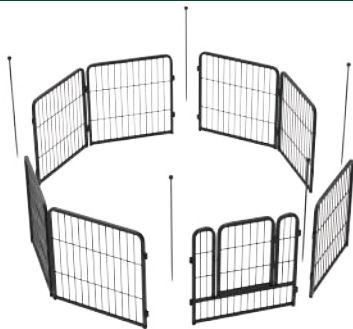

ASSEMBLY METHOD

1

2

Gravity Automatic Door Latch Device

Muffler Tubes

Rubber pads

3

+