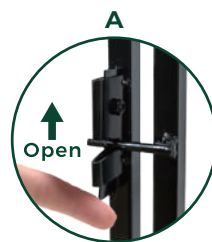

ASSEMBLY METHOD

1

2

Gravity Automatic Door Latch Device

Muffler Tubes

Rubber pads

3

+