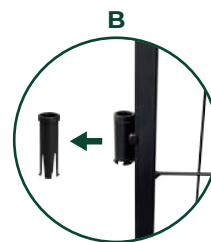

ASSEMBLY METHOD

1

2

Gravity Automatic Door Latch Device

Muffler Tubes

Rubber pads

3

+

=

NOTE: An additional metal rod is provided for use in scenarios where the fence will be incompletely closed, such as in a yard, by a wall, against an RV, etc.

Letter to FXW Families

Dear friends,

Thank you very much for purchasing our product.