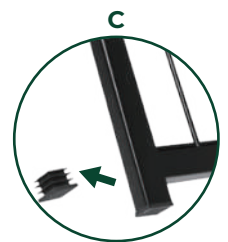

ASSEMBLY METHOD

1

2

Gravity Automatic Door Latch Device

Muffler Tubes

Rubber pads

3

+

=

NOTE: An additional metal rod is provided for use in scenarios where the fence will be incompletely closed, such as in a yard, by a wall, against an RV, etc.

Letter to FXW Families

Dear friends,

Thank you very much for purchasing our product.