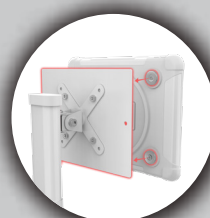

Features:

- Sturdy white metal stand with 360-degree rotating and tilt capabilities for use in portrait & landscape orientation at nearly any angle
- Center post adjusts from 12.5 – 19.7-inches in height
- Cables can be neatly managed with a clip at the back of the pole
- Water-resistant, impact shielding silicone case made with Military Grade Certified (MIL-STD-810G) materials
- Silicone Case & Screen Protector can be wiped with Sanitizing Wipes
- Full access to charge port, speakers, and home button
- Embedded magnets on case rear allow quick mounting to stand
- Compatible with iPad 7th, 8th, and 9th Gen 10.2", iPad Air 3, iPad Pro 10.5"

Specifications:

- Weight: 10.5 lbs.
- Stand dimensions: 12.6"x12.5"x7.9"
- Case dimensions: 10.25"x7.75"x 1"
- Pole height: 12.5 – 19.7 inches
- VESA pattern sizes: 75x75/100x100mm

Package includes:

- (1) Rugged case
- (1) VESA plate
- (1) Height Adjustable Pole
- (1) base
- (1) Set mounting hardware

Tilting Design

Portrait & Landscape

Cable Management

Embedded Magnets

	Quantity	Width	Height	Depth	Weight	UPC Barcode
Packaging	-	-	-	-	-	656777022297
Master	-	-	-	-	-	10656777022294