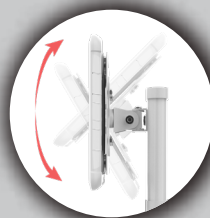

Height-Adjustable Mount with Quick Release Magnetic Case

Height-Adjustable Mount with Quick Release Magnetic Case

Enjoy fast, effortless handheld-to-wall setups with CTA Digital's Height-Adjustable Mount with Quick Release Magnetic Case. This intuitive case and stand create a sleek countertop solution for home office, kitchens, conference rooms, or any place that requires a tablet. The sturdy steel base provides a secure weighted and padded holder for CTA's popular magnetic, splash-proof case. Adjust height from 12.5 – 19.7 inches. The VESA plate attachment rotates 360-degrees and tilts up and down for viewing at multiple angles. The case is made from durable military-grade silicone, and provides splash-proof and impact-resistant protection. Handy magnets allow fast transitions between stand and handheld use. Its design allows full access to all ports and speakers of iPad 7th-9th Gen 10.2-inch, iPad Air 3, and iPad Pro 10.5-inch tablets. A handy clip behind the center post neatly routes cables out of the way.

Features:

- Sturdy white metal stand with 360-degree rotating and tilt capabilities for use in portrait & landscape orientation at nearly any angle
- Center post adjusts from 12.5 – 19.7-inches in height
- Cables can be neatly managed with a clip at the back of the pole
- Water-resistant, impact shielding silicone case made with Military Grade Certified (MIL-STD-810G) materials
- Silicone Case & Screen Protector can be wiped with Sanitizing Wipes
- Full access to charge port, speakers, and home button
- Embedded magnets on case rear allow quick mounting to stand
- Compatible with iPad 7th, 8th, and 9th Gen 10.2", iPad Air 3, iPad Pro 10.5"

Specifications:

- Weight: 10.5 lbs.
- Stand dimensions: 12.6"x12.5"x7.9"
- Case dimensions: 10.25"x7.75"x 1"
- Pole height: 12.5 – 19.7 inches
- VESA pattern sizes: 75x75/100x100mm

Package includes:

- (1) Rugged case
- (1) VESA plate
- (1) Height Adjustable Pole
- (1) base
- (1) Set mounting hardware