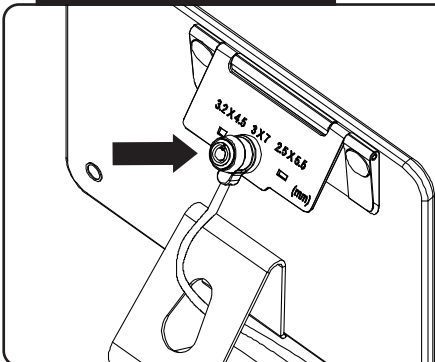

Instruction Manual - PAD-TSKK

Step 1

Step 2

Step 3

Step 4

Detail View

3x7mm

Cable lock attaches to slot on stick-on metal flap.