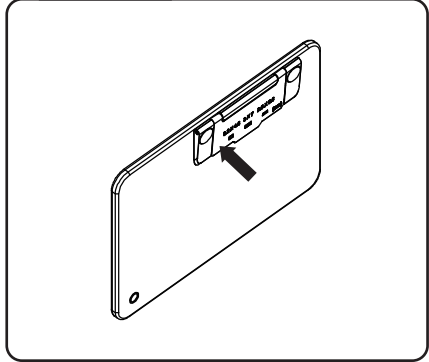

Instruction Manual - PAD-TSKK

Step 1

Step 2

Step 3

Step 4

Detail View

3x7mm

Cable lock attaches to slot on stick-on metal flap.