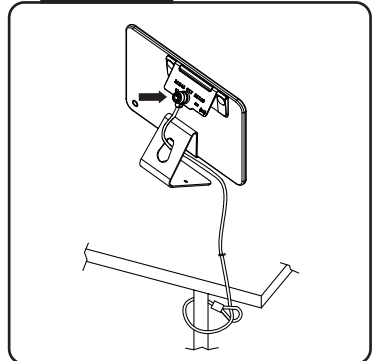

Instruction Manual - PAD-TSKK

Step 1

Step 2

Step 3

Step 4

Detail View

3x7mm

Cable lock attaches to slot on stick-on metal flap.