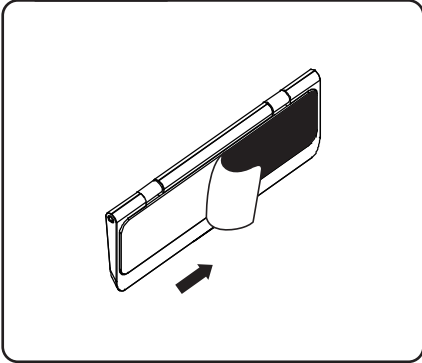

Instruction Manual - PAD-TSKK

Step 1

Step 2

Step 3

Step 4

Detail View

3x7mm

Cable lock attaches to slot on stick-on metal flap.