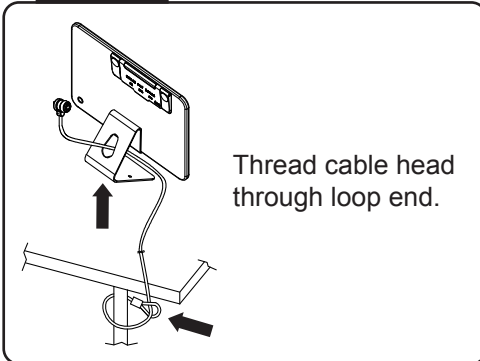

Instruction Manual - PAD-TSKK

Step 1

Step 2

Step 3

Step 4

Detail View

3x7mm

Cable lock attaches to slot on stick-on metal flap.