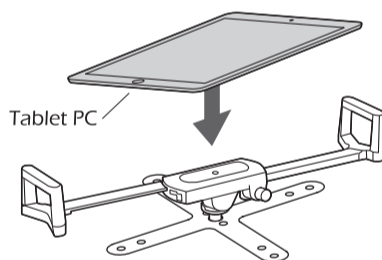

#### Mounting Bracket On The Wall

1. Drill a hole in the wall to these specifications:  
diameter: 6.5~7mm  
depth: 40~45mm

2. Knock the expansion bolts completely into the wall.

3. Fix it with screws on the wall.

#### How to install a tablet PC

1. Press and hold on the release button to unlock the frame.

3. Adjust the frame to fit your tablet PC.

2. Install the tablet PC on the frame.