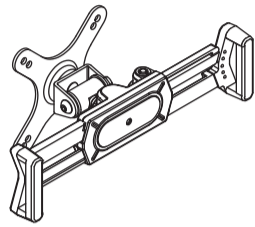

## SIZE: 185 X 240 mm

### Security VESA Wall Mount for 7-14 Inch Tablets

PAD-SVWMB (Black)  
PAD-SVWMW (White)

#### Contents

Security Bracket x 1

Key x 2

Screw x8  
(4.8x40mm)

Expansion Bolts x8

Manual x 1

#### Mounting Bracket On The Wall

1. Drill a hole in the wall to these specifications:  
diameter: 6.5~7mm  
depth: 40~45mm

2. Knock the expansion bolts completely into the wall.

3. Fix it with screws on the wall.