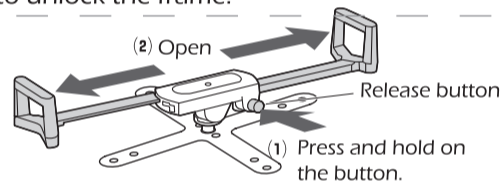

How to install a tablet PC

1. Press and hold on the release button to unlock the frame.