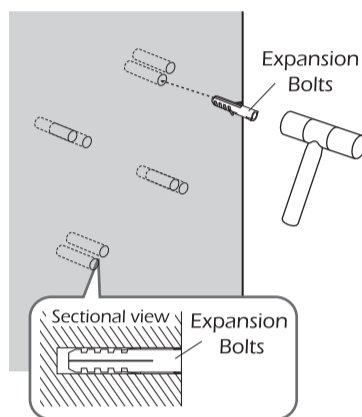

#### Contents

Security Bracket x 1

Key x 2

Screw x8  
(4.8x40mm)

Expansion Bolts x8

Manual x 1

#### Mounting Bracket On The Wall

1. Drill a hole in the wall to these specifications:  
diameter: 6.5~7mm  
depth: 40~45mm

2. Knock the expansion bolts completely into the wall.

3. Fix it with screws on the wall.