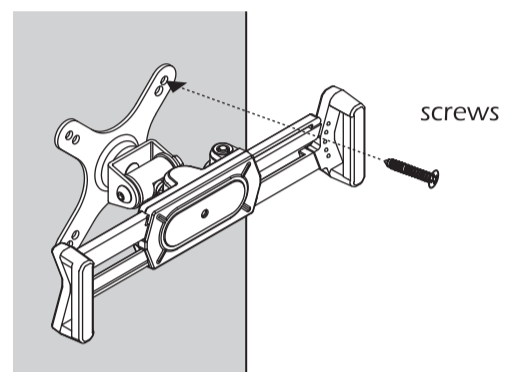

#### Contents

Security Bracket x 1

Key x 2

Screw x8  
(4.8x40mm)

Expansion Bolts x8

Manual x 1

#### Mounting Bracket On The Wall

1. Drill a hole in the wall to these specifications:  
diameter: 6.5~7mm  
depth: 40~45mm

2. Knock the expansion bolts completely into the wall.

3. Fix it with screws on the wall.