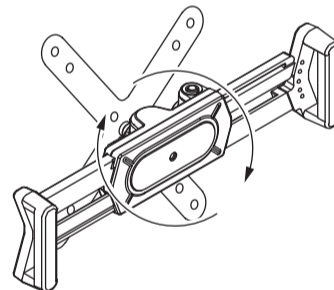

Adjustable Angle

36 Taaffe Place Brooklyn, NY 11205

support@ctadigital.com

(718) 963-9845

www.ctadigital.com