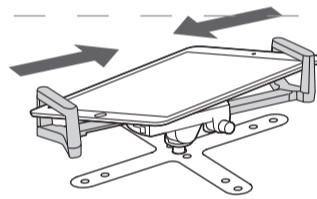

3. Adjust the frame to fit your tablet PC.