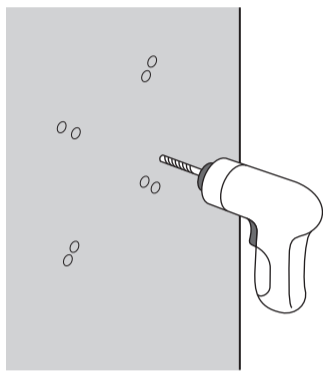

#### Contents

Security Bracket x 1

Key x 2

Screw x8  
(4.8x40mm)

Expansion Bolts x8

Manual x 1

#### Mounting Bracket On The Wall

1. Drill a hole in the wall to these specifications:  
diameter: 6.5~7mm  
depth: 40~45mm

2. Knock the expansion bolts completely into the wall.

3. Fix it with screws on the wall.