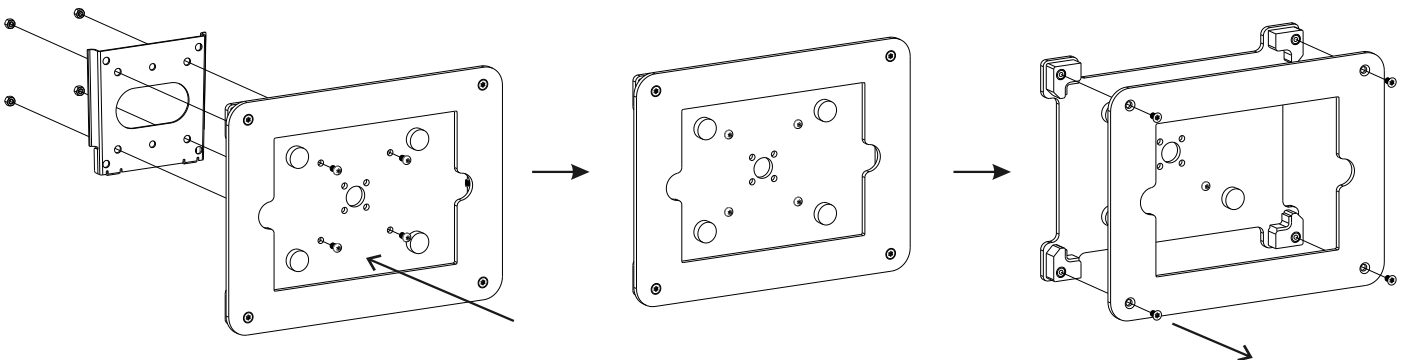

# Security Translucent Acrylic Wall mount

### PAD-STAW

#### Install wall mount onto masonry or solid concrete

4 Fitting corners are pre-installed. If position not accurate when install tablet, first loose the corner screws a little and adjust the corner position to fit the tablet. Tighten again after adjustment.