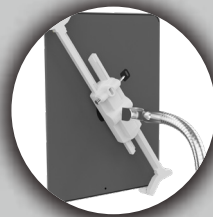

PAD-SHFSW

Heavy-Duty Medical Mobile Floor Stand for 7-13 Inch Tablets (White)

Features:

- Height-adjusting, telescoping pole
- Heavy Duty gooseneck with Cable Management
- Tilting, 360-degree rotating white tablet holder
- Powerful lock and key security mechanism
- Heavy Duty locking, hospital use wheels
- ADA Compliant
- Compatible with 7-13-inch tablets, including iPad (8th Generation), iPad 10.2-inch (7th Generation), 12.9-inch iPad Pro (2018), 11-inch iPad Pro (2018), iPad mini, iPad Air, iPad Pro 12.9, Surface Pro X, and more

Specifications:

- Pole adjustment range: 22-37 inches
- Gooseneck length: 23 inches
- Maximum height: 65 inches
- Stand base diameter: 25 inches
- Tablet holder range: 7 – 14.5 inches
- Weight: 12.15 lbs.

Package includes:

- (1) Stand pole
- (1) Gooseneck
- (1) Security tablet holder
- (1) Stand base
- (2) Keys
- (5) Heavy Duty Locking Wheels

Turn any medical space into a savvy, digital workstation with CTA Digital's Heavy-Duty Security Medical Mobile Gooseneck Floor Stand. This ultra-durable, rolling floor stand gives full access to your tablet at virtually any angle, and features a telescoping, height-adjustment pole and flexible gooseneck with plenty of space to neatly stow cables. The slide-open tablet holder tilts from side to side and rotates 360-degrees to accommodate either portrait or landscape orientations. Secure your tablet with a powerful lock and key mechanism. Five heavy-duty, hospital-use wheels provide smooth navigation. Reliable locking casters will stay in place until you're ready to move again. Exceptional mobility, adjustability, along with its crisp look makes this mobile floor stand an excellent addition to any medical facility, doctor's office, or hospital.

Anti-Theft Security

Flexible Height Adjustments

Sturdy Thick Gooseneck with Cable Management

	Quantity	Width	Height	Depth	Weight	UPC Barcode
Packaging	-	-	-	-	-	656777017477
Master	-	-	-	-	-	10656777017474