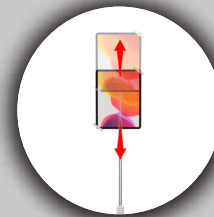

PAD-SHFSW

Heavy-Duty Medical Mobile Floor Stand for 7-13 Inch Tablets (White)

Features:

- Height-adjusting, telescoping pole
- Heavy Duty gooseneck with Cable Management
- Tilting, 360-degree rotating white tablet holder
- Powerful lock and key security mechanism
- Heavy Duty locking, hospital use wheels
- ADA Compliant
- Compatible with 7-13-inch tablets, including iPad (8th Generation), iPad 10.2-inch (7th Generation), 12.9-inch iPad Pro (2018), 11-inch iPad Pro (2018), iPad mini, iPad Air, iPad Pro 12.9, Surface Pro X, and more

Specifications:

- Pole adjustment range: 22-37 inches
- Gooseneck length: 23 inches
- Maximum height: 65 inches
- Stand base diameter: 25 inches
- Tablet holder range: 7 – 14.5 inches
- Weight: 12.15 lbs.

Package includes:

- (1) Stand pole
- (1) Gooseneck
- (1) Security tablet holder
- (1) Stand base
- (2) Keys
- (5) Heavy Duty Locking Wheels

Turn any medical space into a savvy, digital workstation with CTA Digital's Heavy-Duty Security Medical Mobile Gooseneck Floor Stand. This ultra-durable, rolling floor stand gives full access to your tablet at virtually any angle, and features a telescoping, height-adjustment pole and flexible gooseneck with plenty of space to neatly stow cables. The slide-open tablet holder tilts from side to side and rotates 360-degrees to accommodate either portrait or landscape orientations. Secure your tablet with a powerful lock and key mechanism. Five heavy-duty, hospital-use wheels provide smooth navigation. Reliable locking casters will stay in place until you're ready to move again. Exceptional mobility, adjustability, along with its crisp look makes this mobile floor stand an excellent addition to any medical facility, doctor's office, or hospital.

Anti-Theft Security

Flexible Height Adjustments

Sturdy Thick Gooseneck with Cable Management

	Quantity	Width	Height	Depth	Weight	UPC Barcode
Packaging	-	-	-	-	-	656777017477
Master	-	-	-	-	-	10656777017474