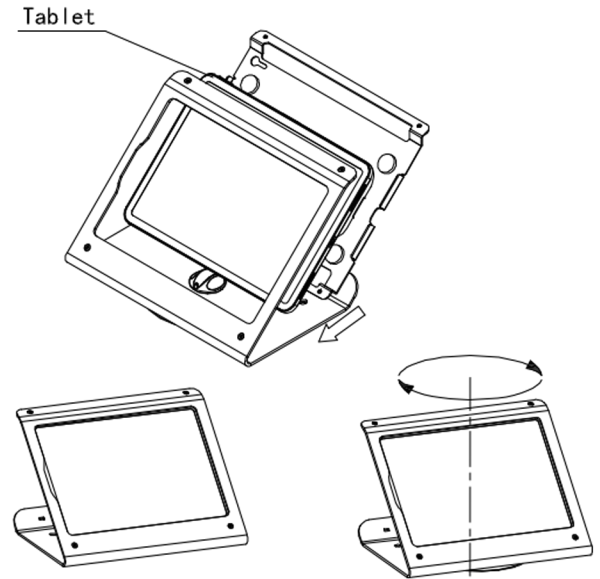

Rotating Theft-Deterrent Kiosk Stand for iPad Pro 12.9

PAD-RTDW13

Product Features

Tablet installation

Mounting Options (Rotating plate)

Mounting Options (Without rotating plate)