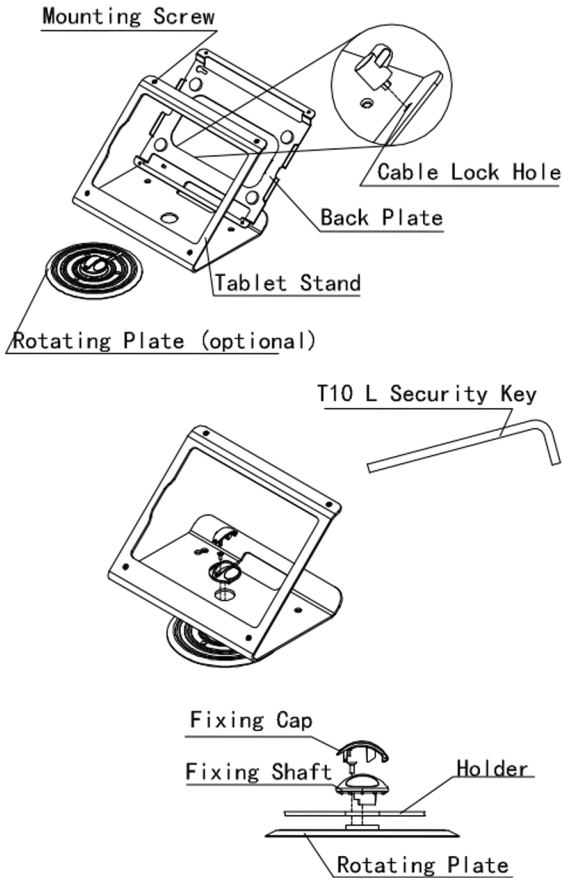

Rotating Theft-Deterrent Kiosk Stand for iPad Pro 12.9

PAD-RTDW13

Product Features

Tablet installation

Mounting Options (Rotating plate)

Mounting Options (Without rotating plate)