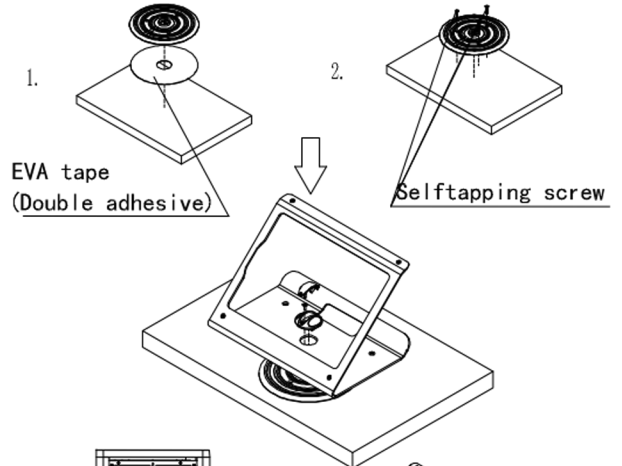

Rotating Theft-Deterrent Kiosk Stand for iPad Pro 12.9

PAD-RTDW13

Product Features

Tablet installation

Mounting Options (Rotating plate)

Mounting Options (Without rotating plate)