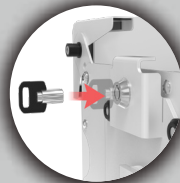

Features:

- Durable metal base
- Use in portrait or landscape orientation
- Quick release from base for on the go use and simple re-docking process.
- Anti-slip base pads
- Central cable routing through core
- USB hubs that feed both power to devices, and data to the tablet for keyboards, mice, etc.
- Compatible with iPad 10th Gen 10.9", iPad 10.2-inch (7th Gen, 8th Gen, 9th Gen), iPad Pro 11", iPad Air 3 & 4, iPad Mini 6, Samsung Galaxy Tab S7, S7+, S6 Lite, A7, A7 Lite, A8, 10.1", Surface Go 1, 2, Lenovo Smart Tab M10, P11 Pro, Smart Tab M8, and most 9.7-12.9" devices

Specifications:

- Overall dimensions: 9.1"L x 7.1"W x 7.9"H
- Weight: 5.7 lbs.

Package Includes:

- (1) Desk mount
- (1) Tablet enclosure
- (2) Cables
- (2) Keys
- (1) Set of mounting hardware

Anti-Theft Holder