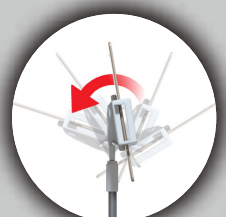

PAD-QCFSW

Universal Quick Connect Floor Stand (White) For 7.75" to 9.6" Tablets

Easily adjusts for horizontal or vertical views

Features:

- Tilting, 360-degree rotating tablet holder
- 360-degree rotating desktop base with 4 commercial grade lockable casters
- Height Adjustable from 37 to 58"
- Tablet holder compatible with tablet cases up to 1" in thickness
- Holder connects and disconnects easily from mounting base with squeeze buttons
- Compatible with any tablet between 7.75 and 9.6 inches in either width or height, including iPad mini 5, iPad Gen 7 (2019), iPad Pro 12.9 Gen 4 (2020), Galaxy Tab S3 9.7", Galaxy Tab A (2019) and more!

Specifications:

- Weight: 7.5 lbs.
- Dimensions: 9" x 7.125" x 7.125"
- Base diameter: 7.125 inches
- Tablet holder adjustment range: 7.75 — 9.6 inches

Package includes:

- (1) Floor Stand mounting base
- (1) Height Adjustable Pole
- (1) Tablet holder
- (2) Add-on pads
- (4) Lockable Casters

This streamlined and heavy-duty floor stand gives you quick, easy setups at any business or home environments. The floor stand central base is equipped with four commercial grade lockable casters, perfect for hospitals and doctor's offices. Counting with omni-directional angle, height adjustment and 360-degree rotation, the tablet holder also rotates 360 degrees to accommodate portrait and landscape orientations. The quick-connect mechanism detaches the tablet holder from the stand with a simple squeeze. This allows you to switch between handheld and mounted modes without having to remove your tablet from the holder or from the floor stand. The resizable holder and additional add-on pads are designed to allow full access to your tablets, ports, buttons, and jacks, and accommodate virtually any tablet model.

Quick-Connect Feature for Handheld or Stand Mount Positions

Portrait & Landscape Orientations

Tilt adjustment Options

	Quantity	Width	Height	Depth	Weight	UPC Barcode
Packaging	-	-	-	-	-	656777019273
Master	-	-	-	-	-	10656777019270