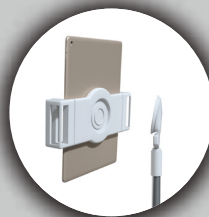

PAD-QCFSW

Universal Quick Connect Floor Stand (White) For 7.75" to 9.6" Tablets

Easily adjusts for horizontal or vertical views

Features:

- Tilting, 360-degree rotating tablet holder
- 360-degree rotating desktop base with 4 commercial grade lockable casters
- Height Adjustable from 37 to 58"
- Tablet holder compatible with tablet cases up to 1" in thickness
- Holder connects and disconnects easily from mounting base with squeeze buttons
- Compatible with any tablet between 7.75 and 9.6 inches in either width or height, including iPad mini 5, iPad Gen 7 (2019), iPad Pro 12.9 Gen 4 (2020), Galaxy Tab S3 9.7", Galaxy Tab A (2019) and more!

Specifications:

- Weight: 7.5 lbs.
- Dimensions: 9" x 7.125" x 7.125"
- Base diameter: 7.125 inches
- Tablet holder adjustment range: 7.75 — 9.6 inches

Package includes:

- (1) Floor Stand mounting base
- (1) Height Adjustable Pole
- (1) Tablet holder
- (2) Add-on pads
- (4) Lockable Casters

This streamlined and heavy-duty floor stand gives you quick, easy setups at any business or home environments. The floor stand central base is equipped with four commercial grade lockable casters, perfect for hospitals and doctor's offices. Counting with omni-directional angle, height adjustment and 360-degree rotation, the tablet holder also rotates 360 degrees to accommodate portrait and landscape orientations. The quick-connect mechanism detaches the tablet holder from the stand with a simple squeeze. This allows you to switch between handheld and mounted modes without having to remove your tablet from the holder or from the floor stand. The resizable holder and additional add-on pads are designed to allow full access to your tablets, ports, buttons, and jacks, and accommodate virtually any tablet model.

Quick-Connect Feature for Handheld or Stand Mount Positions

Portrait & Landscape Orientations

Tilt adjustment Options

	Quantity	Width	Height	Depth	Weight	UPC Barcode
Packaging	-	-	-	-	-	656777019273
Master	-	-	-	-	-	10656777019270