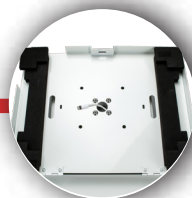

# Premium Large Locking Floor Stand Kiosk (White) For Tablets

The Locking Floor Stand Kiosk from CTA Digital makes your tablet the centerpiece of a protected standing workstation. The padded enclosure protects your tablet from theft with a lock and key, cushioning your tablet with included model-specific foam adapters. The enclosure is designed to allow full access to your tablet's charge ports and front camera. The enclosure also rotates a full 360 degrees for portrait and landscape displays. Standing 50 inches tall, this heavy-duty floor stand boasts a hollow interior for clean charge cable routing, plus a weighted base equipped with slip and scratch resistant padding.

### Features:

- Heavy-duty locking enclosure and frame
- Durable steel body
- Enclosure rotates 360 degrees
- Full access to camera and home button
- Interior cable routing system
- Scratch protected padding on weighted base
- Perfect for reception desks, waiting rooms, and more
- ADA Compliant

### Specifications:

- Dimensions: 50" x 14.7" x 16"
- Base dimensions: 13.5" x 16"
- Weight: 31.62 lbs.

### Package Contents:

- (1) Tablet enclosure
- (1) Floor Stand body
- (2) Keys
- (1) Set of hardware
- (1) Set of tablet adapters

Easily adjusts for horizontal and vertical views

Wire Accessibility

Cable Management