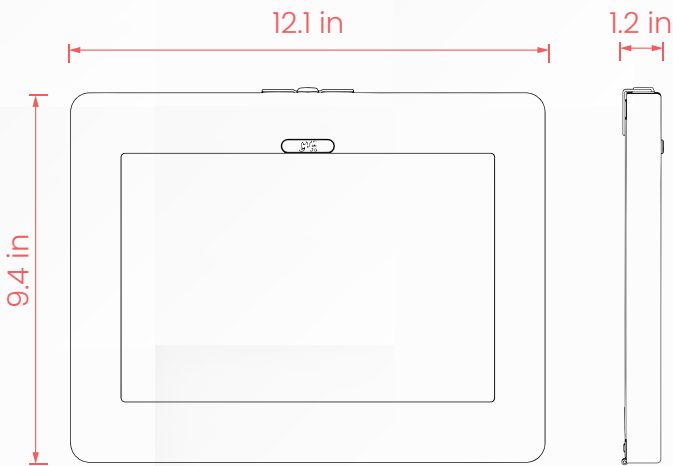

SKU:

➤ PAD-PARAW

HOUSING:

➤ Sturdy Metal

WALL ADAPTER

➤ 75mm X 75 mm

WEIGHT:

➤ 2.42 lbs

PREMIUM LOCKING WALL MOUNT ENCLOSURE

PRODUCT DATA SHEET

FEATURES:

- Simple Installation
- Sturdy metal wall mount and plate
- Heavy-duty locking enclosure
- Mounts flush against wall, extending less than one inch out
- Portrait or landscape mounting
- Interior cable routing
- VESA 75mm x 75mm capable