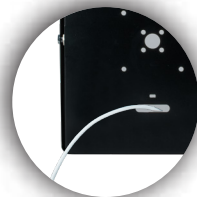

PAD-PARAS

Premium Locking Shelf Mount

11-inch iPad Pro, iPad Gen. 6 (2018), Galaxy Tab S3 9.7", and more

Premium Locking Shelf Mount

This durable, easy to use security enclosure keeps your tablet protected from theft and easily accessible in offices, classrooms, commercial kitchens, and more. The locking steel enclosure tilts for quick angle adjustment and rotates 360 degrees to accommodate portrait and landscape displays. The powerful steel clamp attaches to a shelf or table edge, while a galvanized steel security cable anchors the mount to a table leg or other permanent fixture.

Features:

- Heavy-duty locking enclosure
- Easy angle adjustment and 360 degree rotation
- Steel clamp attaches to shelf or table edge with no drilling
- Steel security cable anchors mount to permanent fixture
- Compatible with iPad Gen 7(2019), 11-inch iPad Pro (2018), iPad Air 3 (2019), iPad Gen. 5 (2017), iPad Gen. 6 (2018), iPad Pro 9.7, iPad Pro 10.5, iPad Air Gen. 1-2, Galaxy Tab A 9.7", Galaxy Tab S2 9.7", Galaxy Tab S3 9.7", Galaxy Tab 3 10.1", and Galaxy Tab 4 10.1"

Specifications:

- Maximum clamp width: 1.18"
- Weight: 3.08 lbs.
- Dimensions: 12.1" x 9.44" x 3.54"

Package contents:

- (1) Tablet enclosure
- (1) Clamp
- (2) Enclosure keys
- (1) Set of tablet adapters
- (1) Steel security cable
- (2) Cable keys

Steel Clamp

Cable Management

Locking Enclosure

Wire Accessibility

Easily adjusts for horizontal and vertical views

	Quantity	Width	Height	Depth	Weight	UPC Barcode
Packaging	-	-	-	-	-	656777016241
Master	-	-	-	-	-	10656777016248