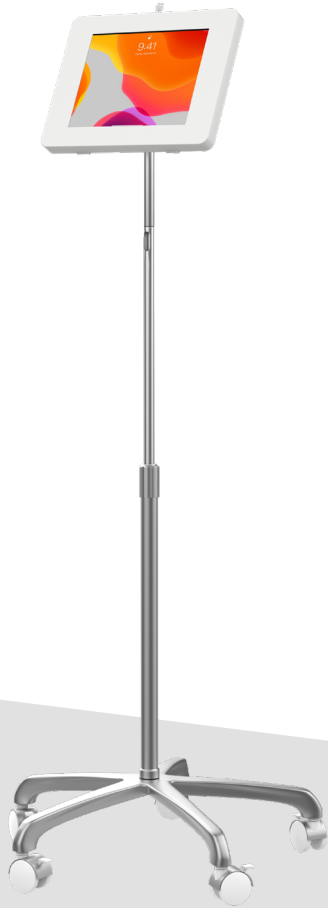

Compact Heavy-Duty Mobile Floor Stand w/ Universal Paragon Enclosure (White)

For iPad 10.2 inch 8th Gen, 11-inch iPad Pro, iPad Air 4 and More

PAD-PARAHFS

Features:

- Wider opening for complete access of the tablet's front camera and home button
- Heavy-duty locking enclosure
- Portrait or landscape mounting
- Interior cable routing
- VESA 75mm x 75mm capable, for easy mounting to arms and other VESA equipment
- Compatible with iPad 7th & 8th Generation 10.2-inch, 11-inch iPad Pro (2018), iPad Air 3 & 4, iPad Gen. 7, iPad Gen. 6 (2018), iPad Pro 9.7", iPad Pro 10.5", Galaxy Tab A 9.7", Galaxy Tab S2 9.7", Galaxy Tab S3 9.7", Galaxy Tab 3 10.1", Galaxy Tab 4 10.1", Galaxy Tab A 10.1" (2019), Lenovo Tab 4, Surface Go, Galaxy Tab S5E, Zebra Tablets, and more

Specifications:

- Overall Dimensions: 58.55"H x 25"W x 25"D
- Pole adjustment range: 21 – 35 inches
- Stand base diameter: 25 inches
- Enclosure dimensions: 12.1" x 9.44" x 0.95"

Package includes:

- (1) Tablet enclosure
- (2) Keys
- (1) Set of mounting hardware
- (1) Set of tablet adapters
- (1) pole
- (1) set casters

This compact, heavy-duty mobile floor stand with universal Paragon enclosure is the perfect solution for classrooms, public check-in stations, medical offices, conference rooms, or any place that requires a rugged, secure mobile stand. CTA Digital's popular Paragon Enclosure securely cradles virtually any 9-11-inch device. A lock-and-key system keeps your device protected. The enclosure attaches to the stand with a standard 75 x 75mm or 100 x 100mm VESA plate that allows full rotation for use in either portrait or landscape orientation. Intuitive cable routing keeps all charging cords safely out-of-sight. At the base of the stand, you'll find five smoothly rolling casters that lock in place with the flip of a foot pedal.