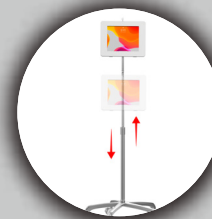

Flexible Height Adjustments